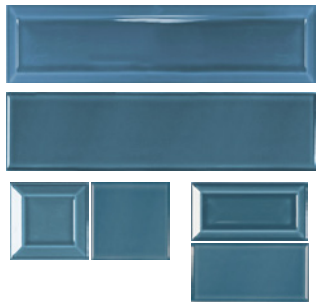

# METROPOLIS

The subway tile in an artisanal key.

Metropolis reinterprets the classic subway tile from a contemporary perspective, incorporating the value of handmade work. Its glazed pieces show a variation of tone within each surface, with areas where the glaze becomes more transparent, enhancing the depth and unique character of each piece.

Metropolis recovers the essence of the New York subway, but with a more expressive and artistic language, becoming a versatile proposal for interiors with character.

Metropolis Frame Dark Red  
Metropolis Dark Red  
7,5x15 / 3"x6"

# SIZES, COLOURS AND FINISHES

10x40 cm / 4"x16"

10x10 cm / 4"x4"

7,5x15 cm / 3"x6"

□ 10 mm thickness

▣ 11,8 mm thickness

**Warm White**  
**Warm White Frame**

**Soft Caramel**  
**Soft Caramel Frame**

**Dark Red**  
**Dark Red Frame**

**Vivid Green**  
**Vivid Green Frame**

**Light Blue**  
**Light Blue Frame**

**Deep Blue**  
**Deep Blue Frame**

**Lucid Grey**  
**Lucid Grey Frame**

	m <sup>2</sup>	kg	Lbs	m <sup>3</sup>	m <sup>2</sup>	m <sup>3</sup>	Home	Sun	Grid	Grid	Grid	Grid	Grid	Grid	Home	Window	Door	Wave	Person
10x40 Frame	25	20	14,86	32,75	72	0,8	•	•							•	•			
10x40	25	24	16,97	37,42	72	0,96	•	•							•	•			
10x10 Frame	100	29	5,22	11,51	154	0,29	•	•							•	•			
10x10	100	34	5,85	12,90	154	0,34	•	•							•	•			
7,5x15 Frame	88,88	36	7,56	16,67	75	0,4	•	•							•	•			
7,5x15	88,88	44	8,36	18,43	75	0,49	•	•							•	•			