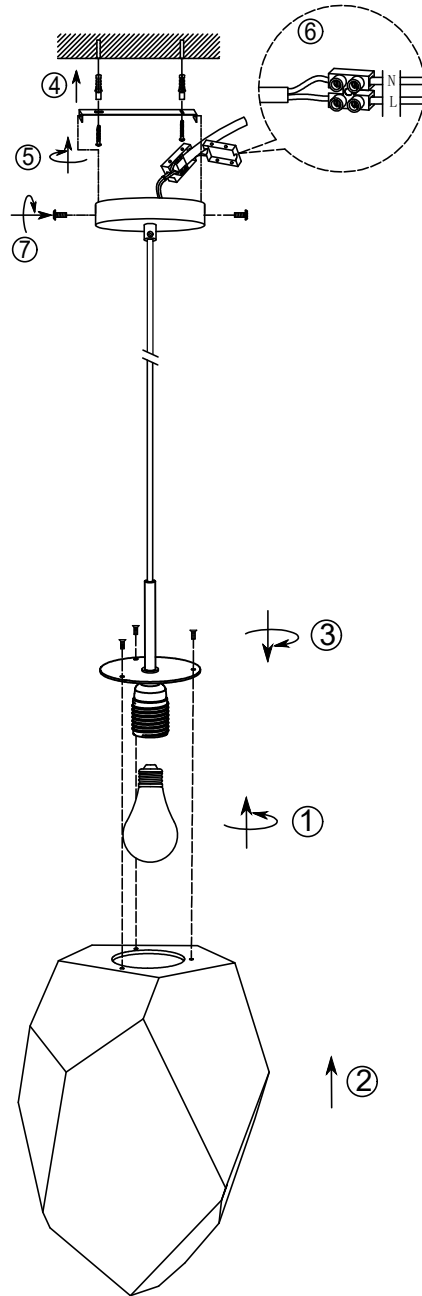

ASSEMBLY INSTRUCTIONS

BM53009 DIAMOND DEAR PENDANT LAMP

Thank you for your purchase!

BOLD
monkey

1. Before assembling, be sure to turn off the main switch
2. Please use E27 Max 4W LED bulb for this lamp
3. Don't use hard or sharp things to touch the shade in order to avoid scratching.
4. Keep away from children: don't let them touch the electric parts of this lamp.

If (part of) the cable of this lamp is damaged, it should only be replaced by the manufacturer or his service agent or similar qualified person in order to avoid a hazard.