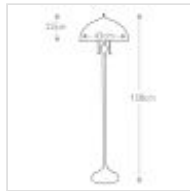

PRODUCT DETAILS

Larissa is a beautiful Tiffany style floor lamp that features a handcrafted, genuine art glass shade created in rich jewel tones as well as soft pastels. The glass is arranged in a classic Art Nouveau pattern. The warm colour palette creates a harmonious balance of light, and the complementary base is finished in a Vintage Bronze.