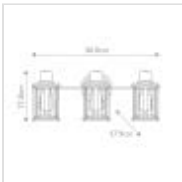

QZ-RIGGS3-BATH-WS**Riggs 3 Light Wall Light - Weathered Brass**

DETAILS	
BRAND	Quoizel
FAMILY	Riggs
SUITABLE LOCATION	Interior / Bathroom
GUARANTEE	General 2 Year Guarantee
IP RATING	IP44
FINISH	Weathered Brass
FITTING HEIGHT	218mm
DIAMETER	560mm
WIDTH	560mm
PROJECTION/DEPTH	179mm
POWER SOURCE	Mains Voltage
VOLTAGE	220-240v 50hz
MAXIMUM WATTAGE	40W
NUMBER OF LAMPS	3
SOCKET	E27
INTEGRATED LED	No
CLASS	Class I
BUILD MATERIALS	Steel, Clear Ribbed Glass
DIMMABLE FITTING	Compatible With Dimmable Lamps
PRODUCT WEIGHT	2.48 Kg
BOX WEIGHT	3.64 Kg

**PRODUCT DETAILS**

Riggs 3Lt Wall Light, is finished in Weathered Brass, with clear ribbed glass. It has a light industrial look and is IP44 bathroom rated.

**Elstead Lighting**

Elstead Lighting
Elstead House
Mill Lane
Alton, GU34 2QJ,
United Kingdom