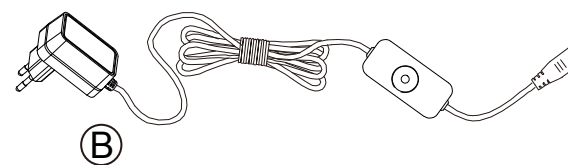

# ASSEMBLY INSTRUCTIONS

5400069 NEON WALL LIGHT SYA AUTUMN

**DUTCH  
BONE**  
A place to warm your soul

**Caution** : If the external flexible cable or cord of this luminaire is damaged, it shall be exclusively replaced by the manufacturer or its service agent or a similar qualified person in order to avoid a hazard.