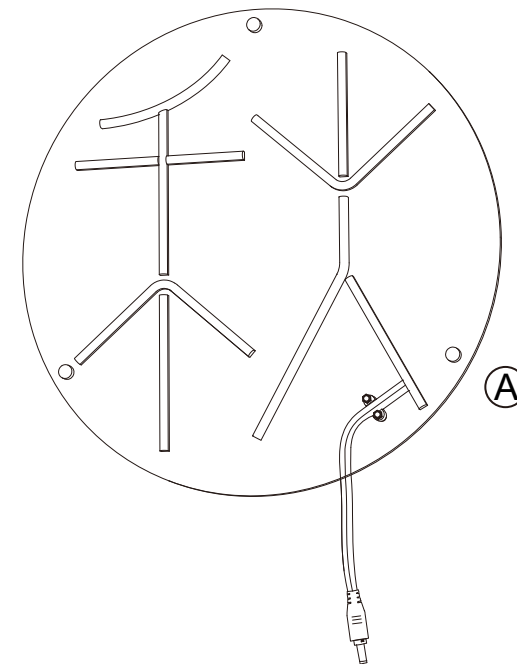

# ASSEMBLY INSTRUCTIONS

5400069 NEON WALL LIGHT SYA AUTUMN

**DUTCH  
BONE**  
A place to warm your soul

**Caution** : If the external flexible cable or cord of this luminaire is damaged, it shall be exclusively replaced by the manufacturer or its service agent or a similar qualified person in order to avoid a hazard.