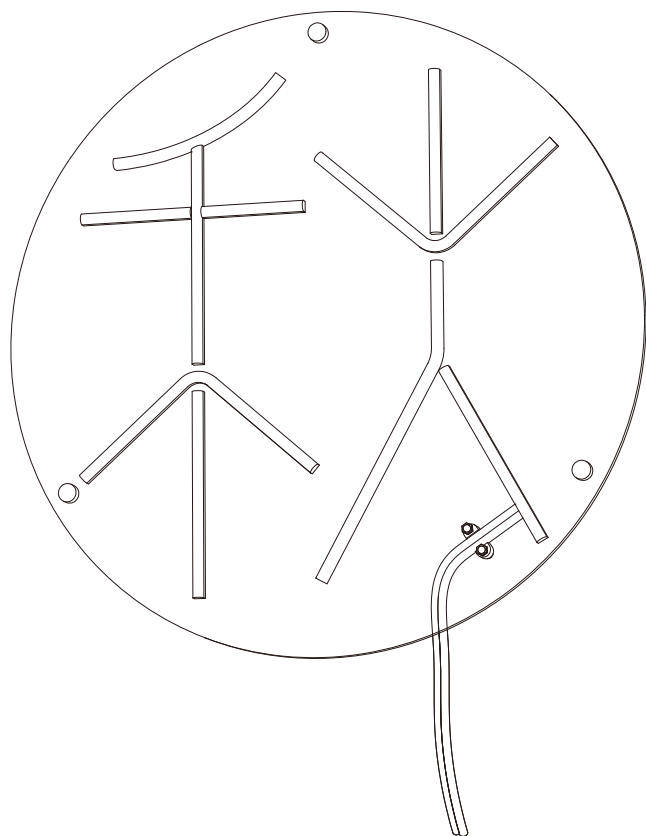

# ASSEMBLY INSTRUCTIONS

5400069 NEON WALL LIGHT SYA AUTUMN

**DUTCH  
BONE**  
A place to warm your soul

**Caution** : If the external flexible cable or cord of this luminaire is damaged, it shall be exclusively replaced by the manufacturer or its service agent or a similar qualified person in order to avoid a hazard.