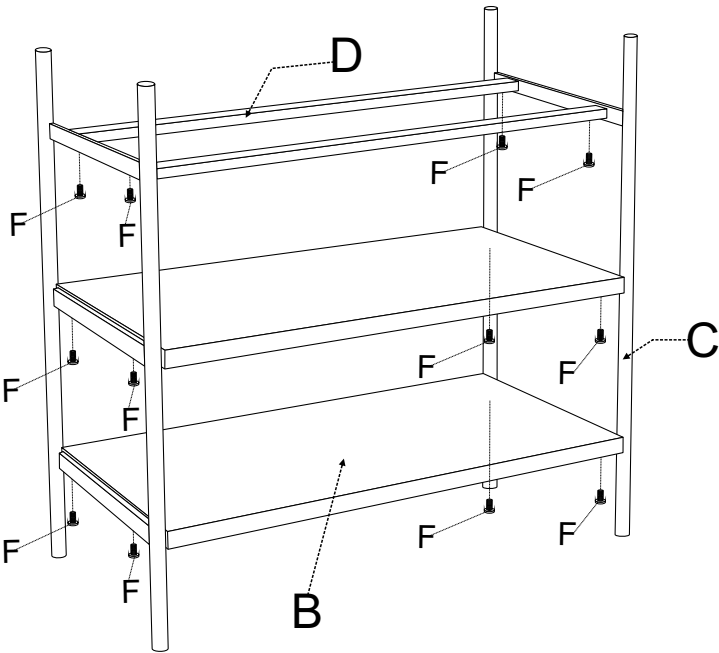

4100093 CABINET YASU BLACK

A  x 1pc	B  x 2pcs	C  x 2pcs	D  x 2pcs	E  12mm x 4pcs	F  6x10mm x 12pcs	G  6x25mm x 4pcs	H  X1PC
--	---	---	---	---	--	---	---

1

3

2

4100093 CABINET YASU BLACK

DUTCH BONE

Anti tilt system

Anti tilt system

A	B	C	D
			
1PC	2PC	2PC	2PC