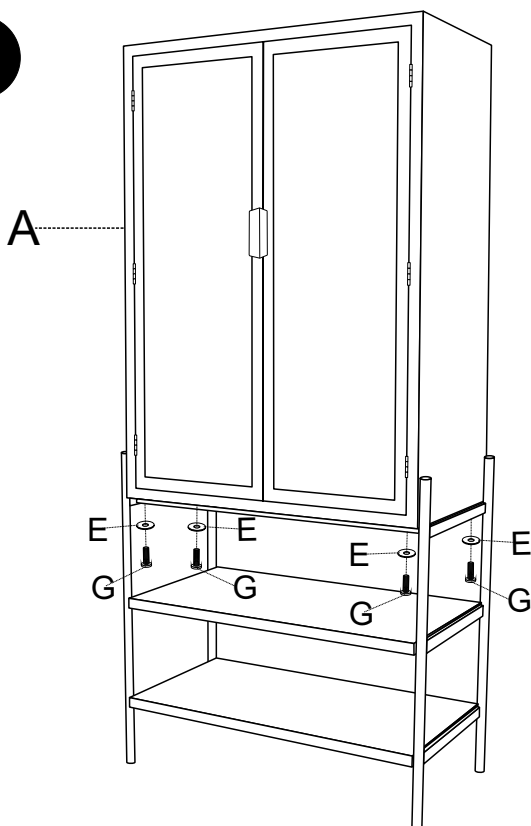

4100093 CABINET YASU BLACK

A  x 1pc	B  x 2pcs	C  x 2pcs	D  x 2pcs	E  12mm x 4pcs	F  6x10mm x 12pcs	G  6x25mm x 4pcs	H  X1PC
--	---	---	---	---	--	---	---

1

3

2

4100093 CABINET YASU BLACK

DUTCH BONE

Anti tilt system

Anti tilt system

A	B	C	D
			
1PC	2PC	2PC	2PC