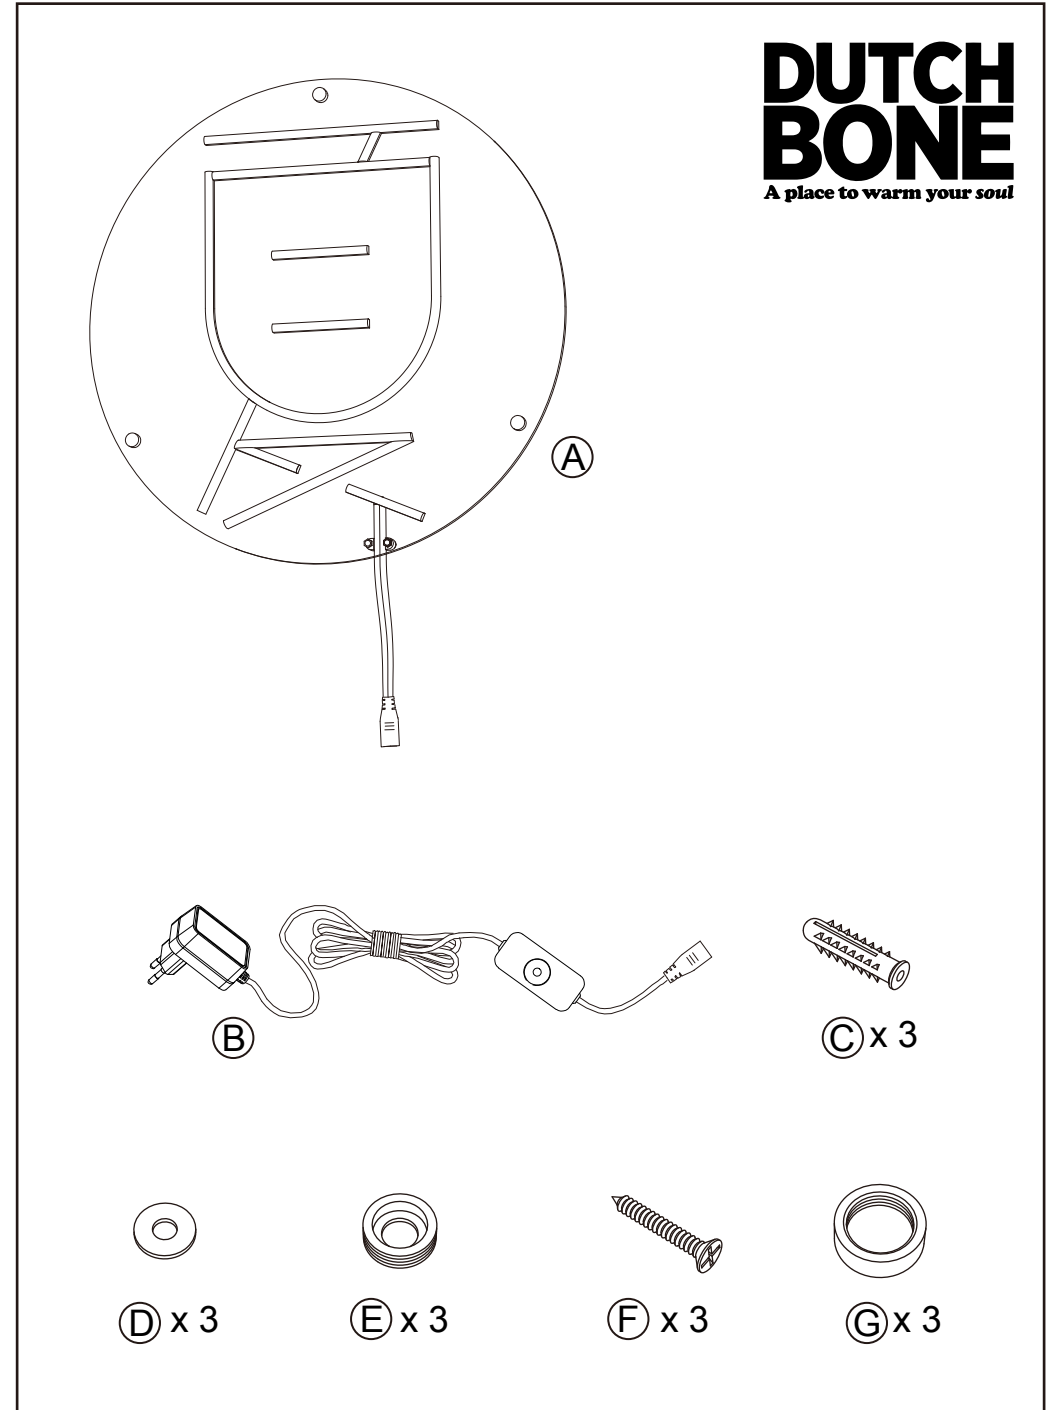

ASSEMBLY INSTRUCTIONS

5400068 NEON WALL LIGHT SYA SUMMER

Caution : If the external flexible cable or cord of this luminaire is damaged, it shall be exclusively replaced by the manufacturer or its service agent or a similar qualified person in order to avoid a hazard.