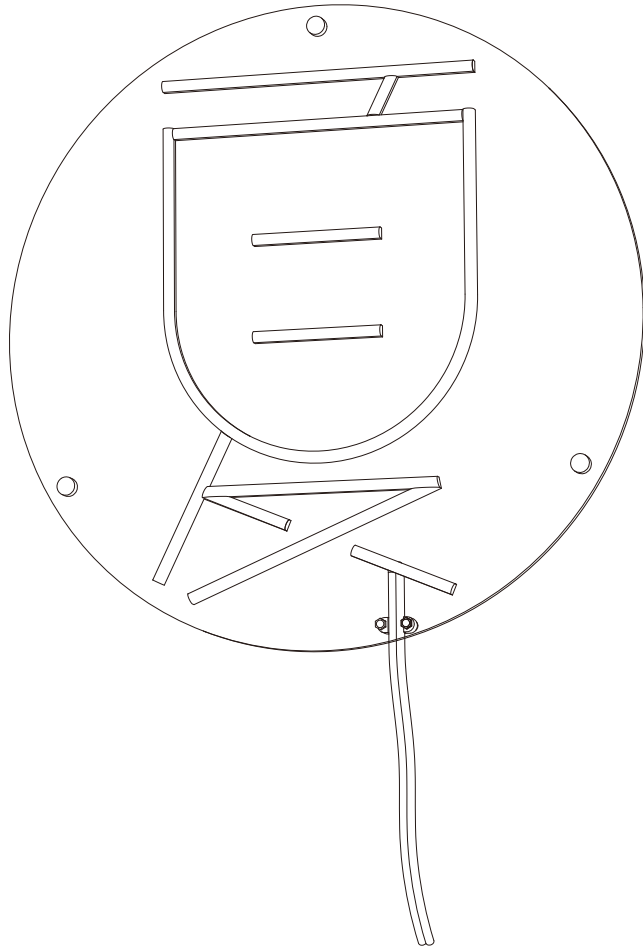

ASSEMBLY INSTRUCTIONS

5400068 NEON WALL LIGHT SYA SUMMER

Caution : If the external flexible cable or cord of this luminaire is damaged, it shall be exclusively replaced by the manufacturer or its service agent or a similar qualified person in order to avoid a hazard.