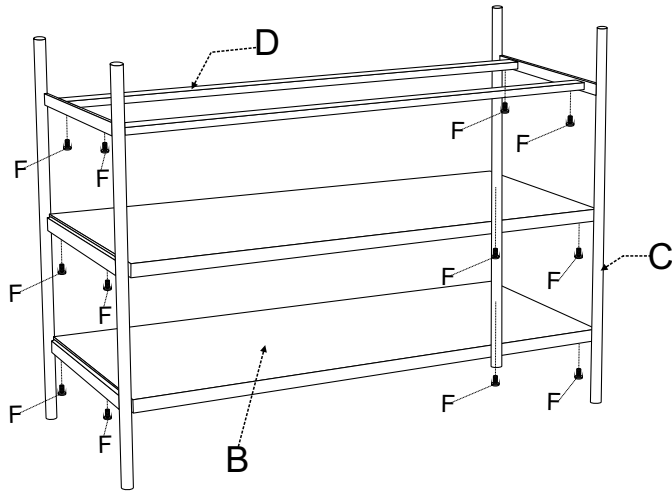

2600041 CONSOLE TABLE YASU BLACK

DUTCH BONE

A

x 1pc

B

x 2pcs

C

x2pcs

D

X1PC

E

12mm
x4pcs

F

6x10mm
x12pcs

G

6x25mm
x4pcs

H

X1PC

1