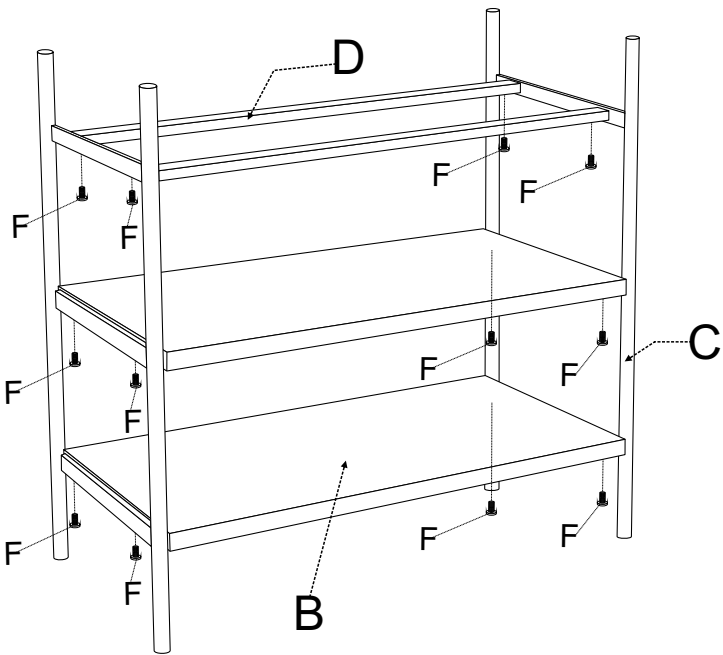

4100092 CABINET YASU BEIGE

A  x 1pc	B  x 2pcs	C  x 2pcs	D  x 2pcs	E  12mm x 4pcs	F  6x10mm x 12pcs	G  6x25mm x 4pcs	H  X1PC
--	---	---	---	---	--	---	---

1

3

2

4100092 CABINET YASU BEIGE

DUTCH BONE

Anti tilt system

Anti tilt system

A	B	C	D
			
1PC	2PC	2PC	2PC