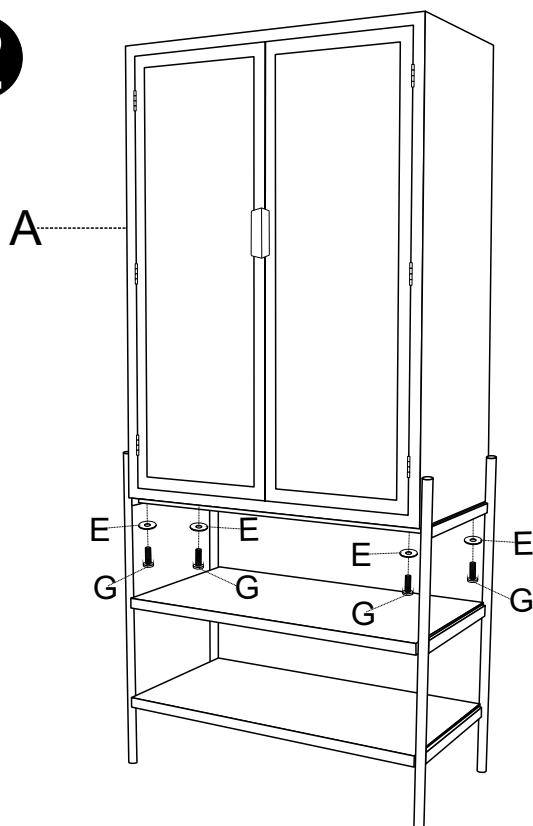

4100092 CABINET YASU BEIGE

A  x 1pc	B  x 2pcs	C  x 2pcs	D  x 2pcs	E  12mm x 4pcs	F  6x10mm x 12pcs	G  6x25mm x 4pcs	H  X1PC
--	---	---	---	---	--	---	---

1

3

2

4100092 CABINET YASU BEIGE

DUTCH BONE

Anti tilt system

Anti tilt system

A	B	C	D
			
1PC	2PC	2PC	2PC