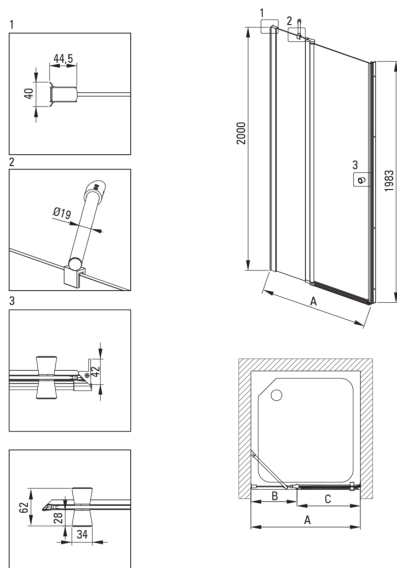

Product code: KTSUN41P

EAN: 5907650819967

Color: nero

Warranty [years]: 2

Shower door

Width [mm]	900
Height [mm]	2000
Glass thickness [mm]	6
Glass finish	transparent
installation	to be completed with KTS doors, to be completed with KTS walk-in
Active cover	Yes

Features:

- Important! For recessed installation, be sure to buy the appropriate KTS_N00X or KTS_000X profile
- Active Cover coating
- TOTALWHITE transparent glass
- Profiles leveling the curvature of the walls
- Covering of assembly elements
- Dedicated cleaning agent, safe for cleaned surfaces
- Possibility to install the cabin without a shower tray, directly on the tiles
- Dedicated to Active Cover surfaces
- Reversible door that allows the cabin to be mounted on the right or left side
- The profile system makes it possible to reduce the curvature of the walls
- Hydrophobic Active-Cover coating that makes it easier for water to run off the glass
- Safe and durable tempered glass
- Only the best materials, the quality of which has been confirmed by laboratory tests
- Resistance to impacts, chemicals and stains in accordance with PN-EN 14428+A1:2008 norm, confirmed by tests of the Institute of Ceramics and Building Materials
- The railings give the structure rigidity

Model	Size [mm]	A [mm]	B [mm]	C [mm]	A+XKCO0PX02	A+KTS_X22X
KTSUX42P + KTS_X00X	800x2000	775-800	255-280	520	820-860	800-830
KTSUX41P + KTS_X00X	900x2000	875-900	355-380	520	920-960	900-930
KTSUX43P + KTS_X00X	1000x2000	975-1000	405-430	570	1020-1060	1000-1030
KTSUX44P + KTS_X00X	1100x2000	1075-1100	455-480	620	1120-1160	1100-1130
KTSUX45P + KTS_X00X	1200x2000	1175-1200	505-530	670	1220-1260	1200-1230