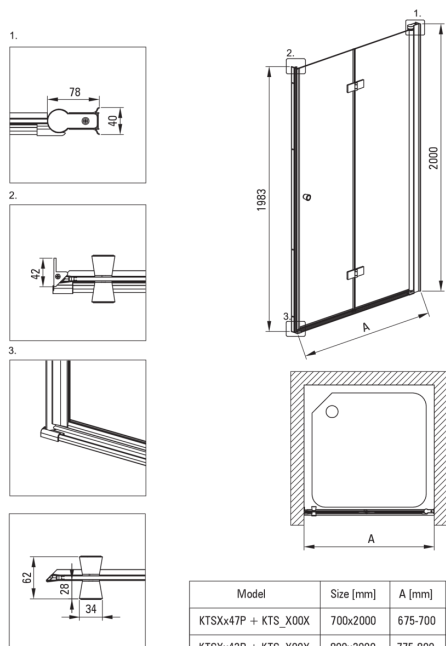

KERRIA PLUS

Shower doors, Kerria Plus system

Product code: KTSXN47P

EAN: 5907650810698

Color: nero

Warranty [years]: 2

Shower door

Width [mm]	700
Height [mm]	2000
Glass thickness [mm]	6
Glass finish	transparent
installation	to be completed with KTS doors, to be completed with KTS walk-in
Active cover	Yes

Features:

- Important! For recessed installation, be sure to buy the appropriate KTS_N00X or KTS_000X profile
- Only the best materials, the quality of which has been confirmed by laboratory tests
- Possibility to install the cabin without a shower tray, directly on the tiles
- Hydrophobic Active-Cover coating that makes it easier for water to run off the glass
- Covering of assembly elements
- Modern handles with glass protection
- TOTALWHITE transparent glass
- Profiles leveling the curvature of the walls
- Hinges in the plane of the glass
- Dedicated cleaning agent, safe for cleaned surfaces
- Reversible door that allows the cabin to be mounted on the right or left side
- The profile system makes it possible to reduce the curvature of the walls
- Safe and durable tempered glass
- Precise door closing through lifting hinges
- Resistance to impacts, chemicals and stains in accordance with PN-EN 14428+A1:2008 norm, confirmed by tests of the Institute of Ceramics and Building Materials
- Dedicated to Active Cover surfaces

Model	Size [mm]	A [mm]
KTSXx47P + KTS_X00X	700x2000	675-700
KTSXx42P + KTS_X00X	800x2000	775-800
KTSXx41P + KTS_X00X	900x2000	875-900
KTSXx43P + KTS_X00X	1000x2000	975-1000