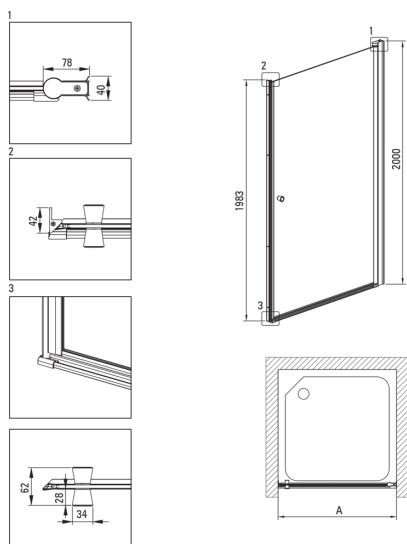

KERRIA PLUS

Shower doors

Product code: KTSWN41P

EAN: 5907650820345

Color: nero

Warranty [years]: 2

Showe cabin

Width [mm]	900
Height [mm]	2000
Glass thickness [mm]	6
Glass finish	transparent
Active cover	Yes

Features:

- Important! For recessed installation, be sure to buy the appropriate KTS_N00X or KTS_000X profile
- Possibility to install the cabin without a shower tray, directly on the tiles
- Active Cover coating
- Profiles leveling the curvature of the walls
- Covering of assembly elements
- TOTALWHITE transparent glass
- Safe and durable tempered glass
- Dedicated cleaning agent, safe for cleaned surfaces
- Dedicated to Active Cover surfaces
- Reversible door that allows the cabin to be mounted on the right or left side
- The profile system makes it possible to reduce the curvature of the walls
- Hydrophobic Active-Cover coating that makes it easier for water to run off the glass
- Only the best materials, the quality of which has been confirmed by laboratory tests
- Resistance to impacts, chemicals and stains in accordance with PN-EN 14428+A1:2008 norm, confirmed by tests of the Institute of Ceramics and Building Materials

Model	Size [mm]	A [mm]	A + XKC00PX02 [mm]	A + KTS_X22X [mm]
KTSWX45P + KTS_X00X	500x2000	475-500	520-560	500-530
KTSWX46P + KTS_X00X	600x2000	575-600	620-660	600-630
KTSWX47P + KTS_X00X	700x2000	675-700	720-760	700-730
KTSWX42P + KTS_X00X	800x2000	775-800	820-860	800-830
KTSWX41P + KTS_X00X	900x2000	875-900	920-960	900-930