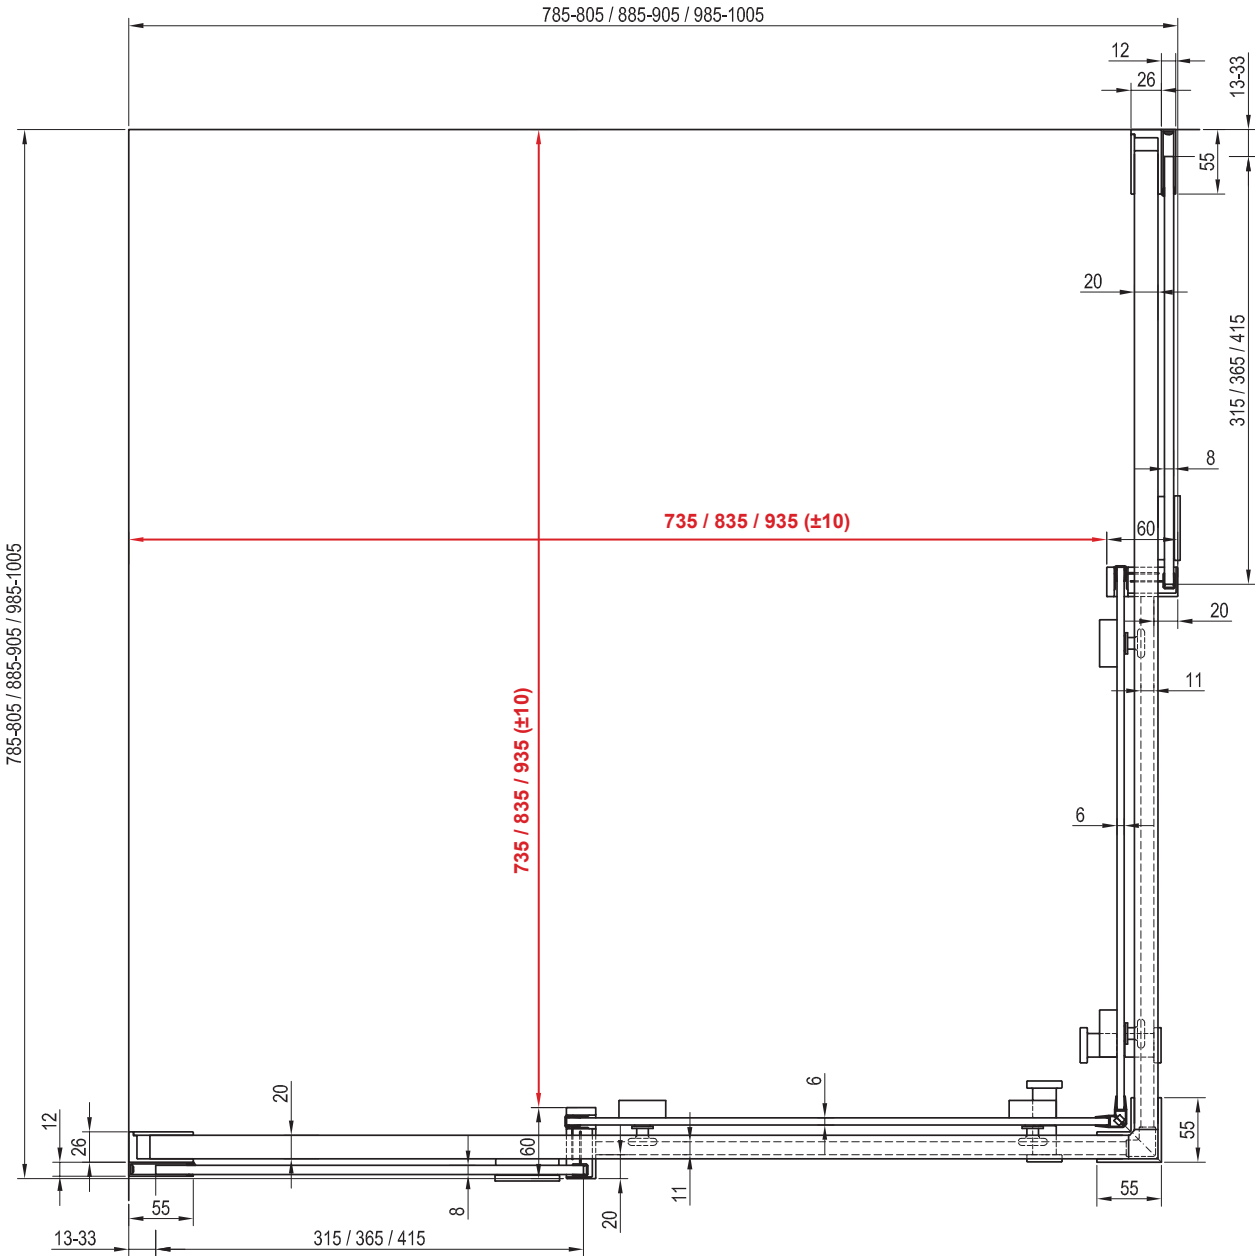

Matrix

MSRV4
80 / 90 / 100