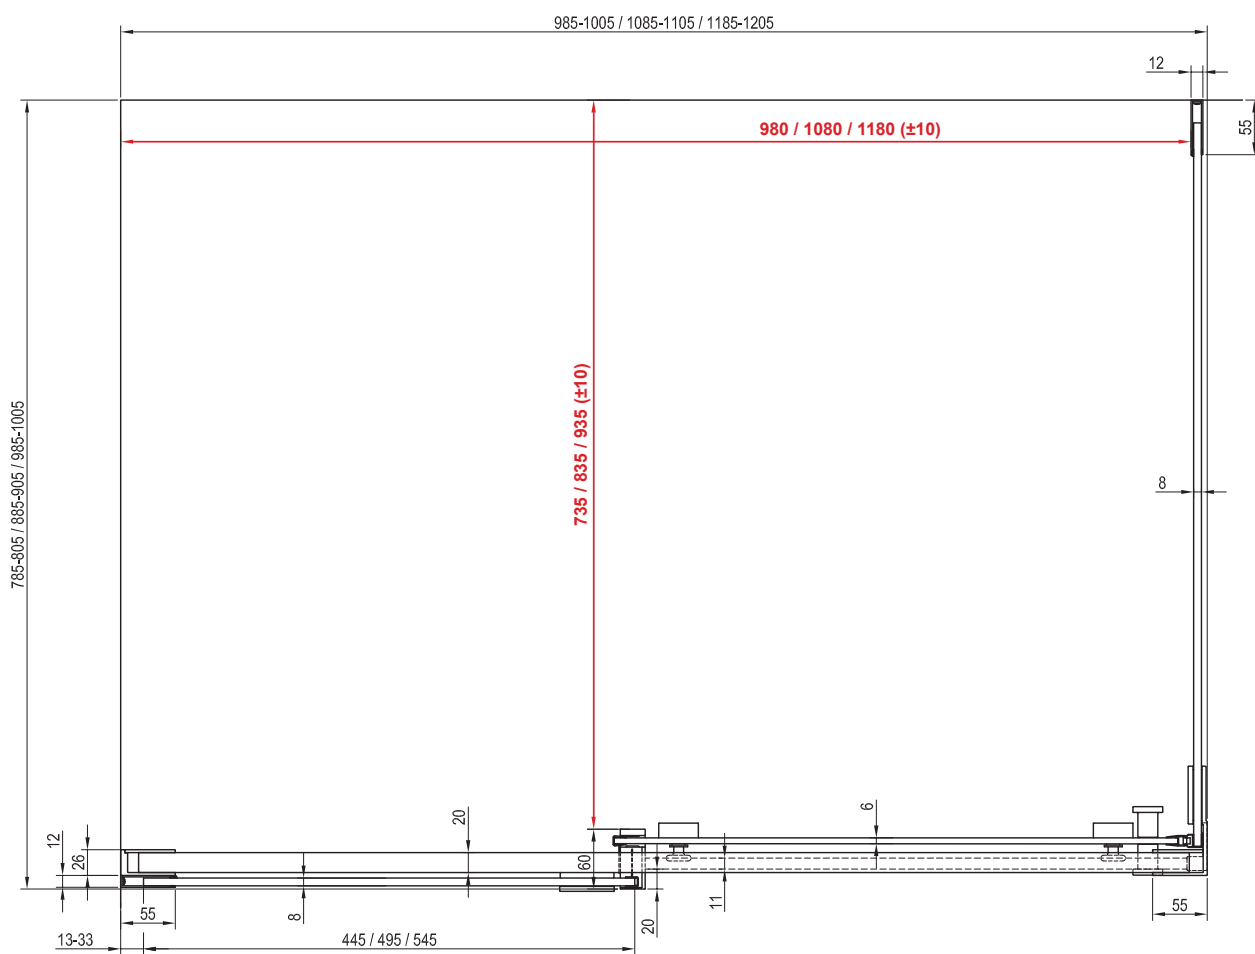

ravak®

Construction readiness for installing shower enclosures

The purpose of this manual is to assist in the installation of a floor-level shower enclosure in a sloped space. In this installation method, the shower enclosure must stand on a flat part of the floor outside the sloped area. The dimensions of the sloped area must be smaller than or equal to the internal dimensions of the shower enclosure (red dimensions).

Walk-In Corner
110x80 / 120x80 / 120 x 90

W Set
80 / 90 Wall / Corner

Walk-In

Walk-In Free

120 / 130 / 140 / 150 / 160

W Set

90 / 100 Free

Walk-In

Walk-In

Walk-In Wall Air
90 / 100 / 110 / 120

Matrix

MSDPS L

100 / 110 / 120 x 80 / 90 / 100

Matrix

MSDPS R

100 / 110 / 120 x 80 / 90 / 100