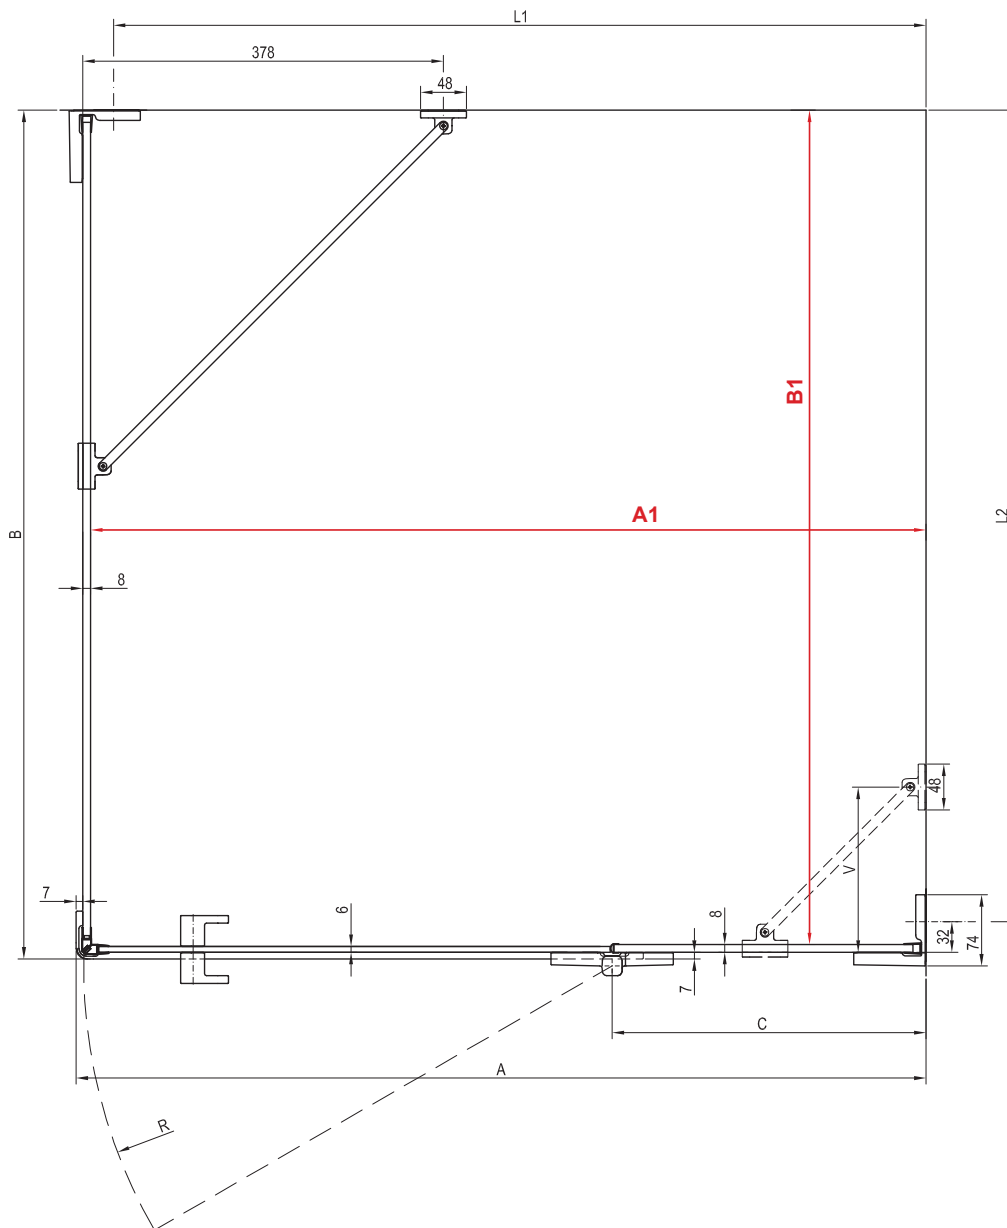

Brilliant

BSDPS R

80×80 / 90×90 / 100×100 / 100×80 / 110×80 / 120×80 / 120×90

BSDPS	A	B	L1	L2	C	R	V	A1	B1
80 × 80	789 (789-795)	789 (783-795)	750	750	228	554	-	774 (±6)	774 (±6)
90 × 90	889 (883-895)	889 (883-895)	850	850	328	554	-	874 (±6)	874 (±6)
100 × 100	989 (983-995)	989 (983-995)	950	950	328	654	173	974 (±6)	974 (±6)
100 × 80	898 (983-995)	789 (789-795)	950	750	328	654	173	1074 (±6)	774 (±6)
110 × 80	1089 (1083-1095)	789 (783-795)	1050	750	428	654	173	1074 (±6)	774 (±6)
120 × 80	1189 (1183-1195)	789 (783-795)	1150	750	528	654	378	1174 (±6)	774 (±6)
120 × 90	1189 (1183-1195)	889 (883-895)	1150	750	528	654	378	1174 (±6)	874 (±6)