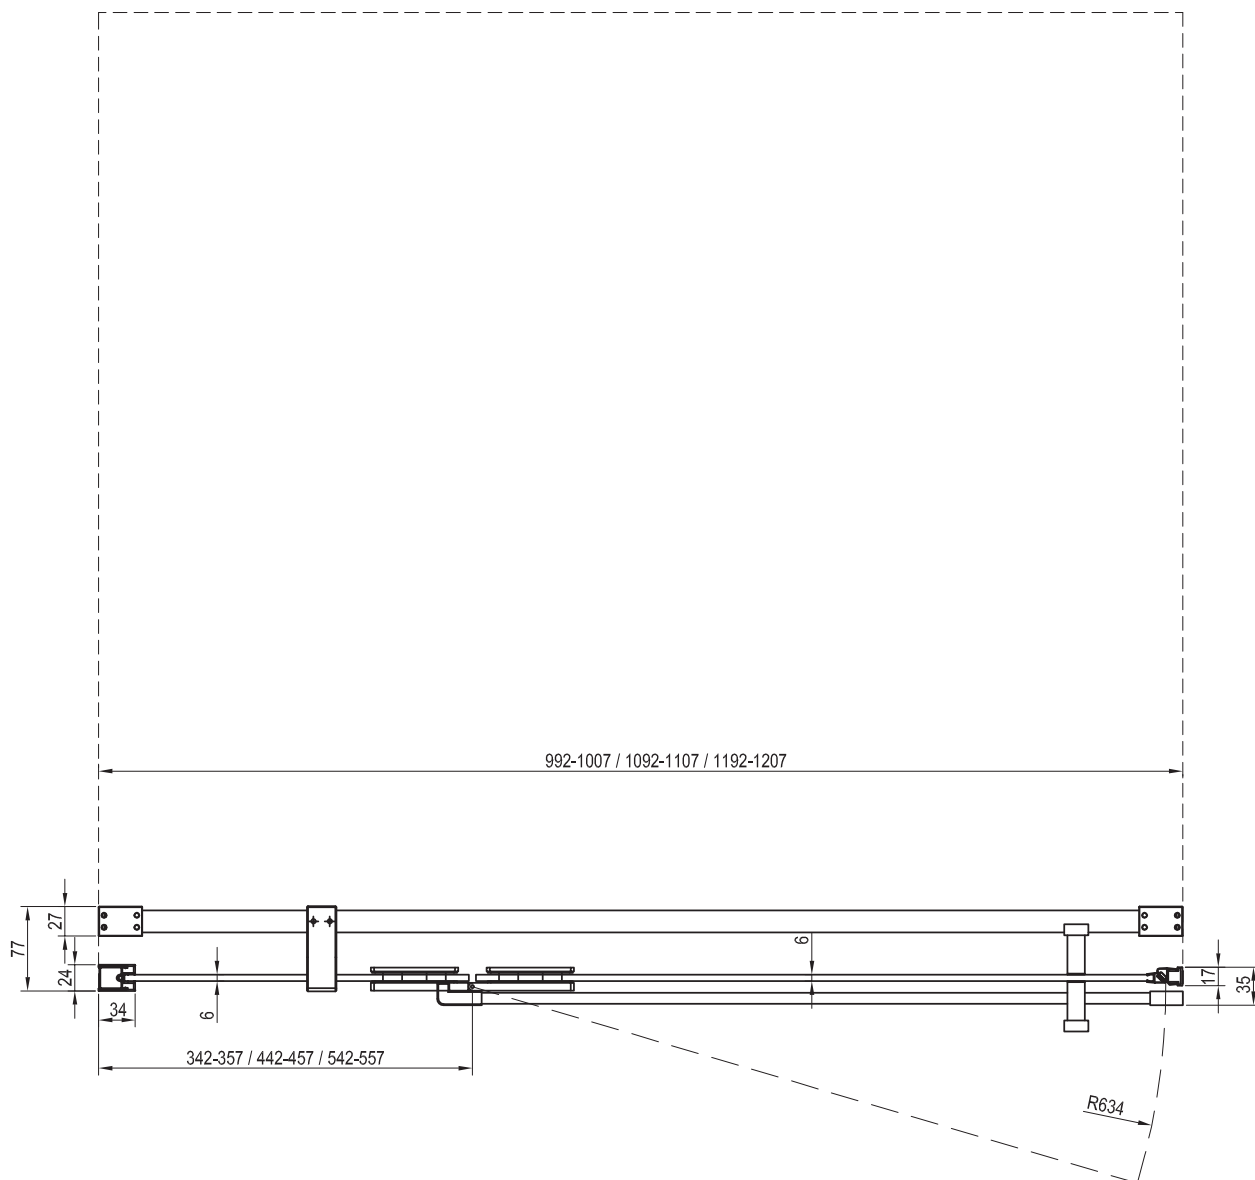

Cool!

COSD2
100 / 110 / 120