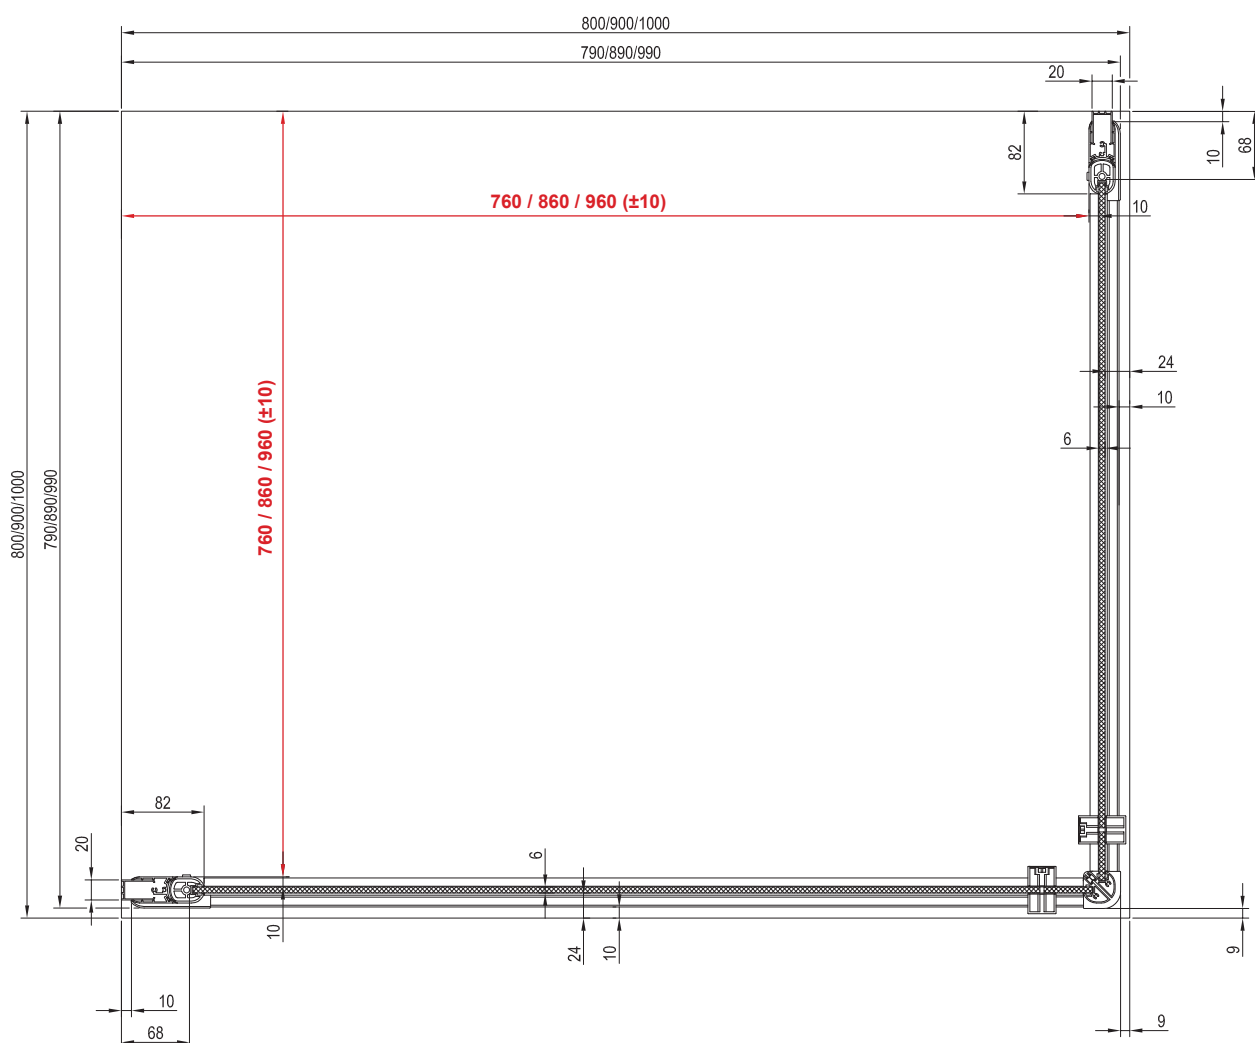

Chrome

CRV1
80 / 90 / 100

CRV1
80 / 90 / 100