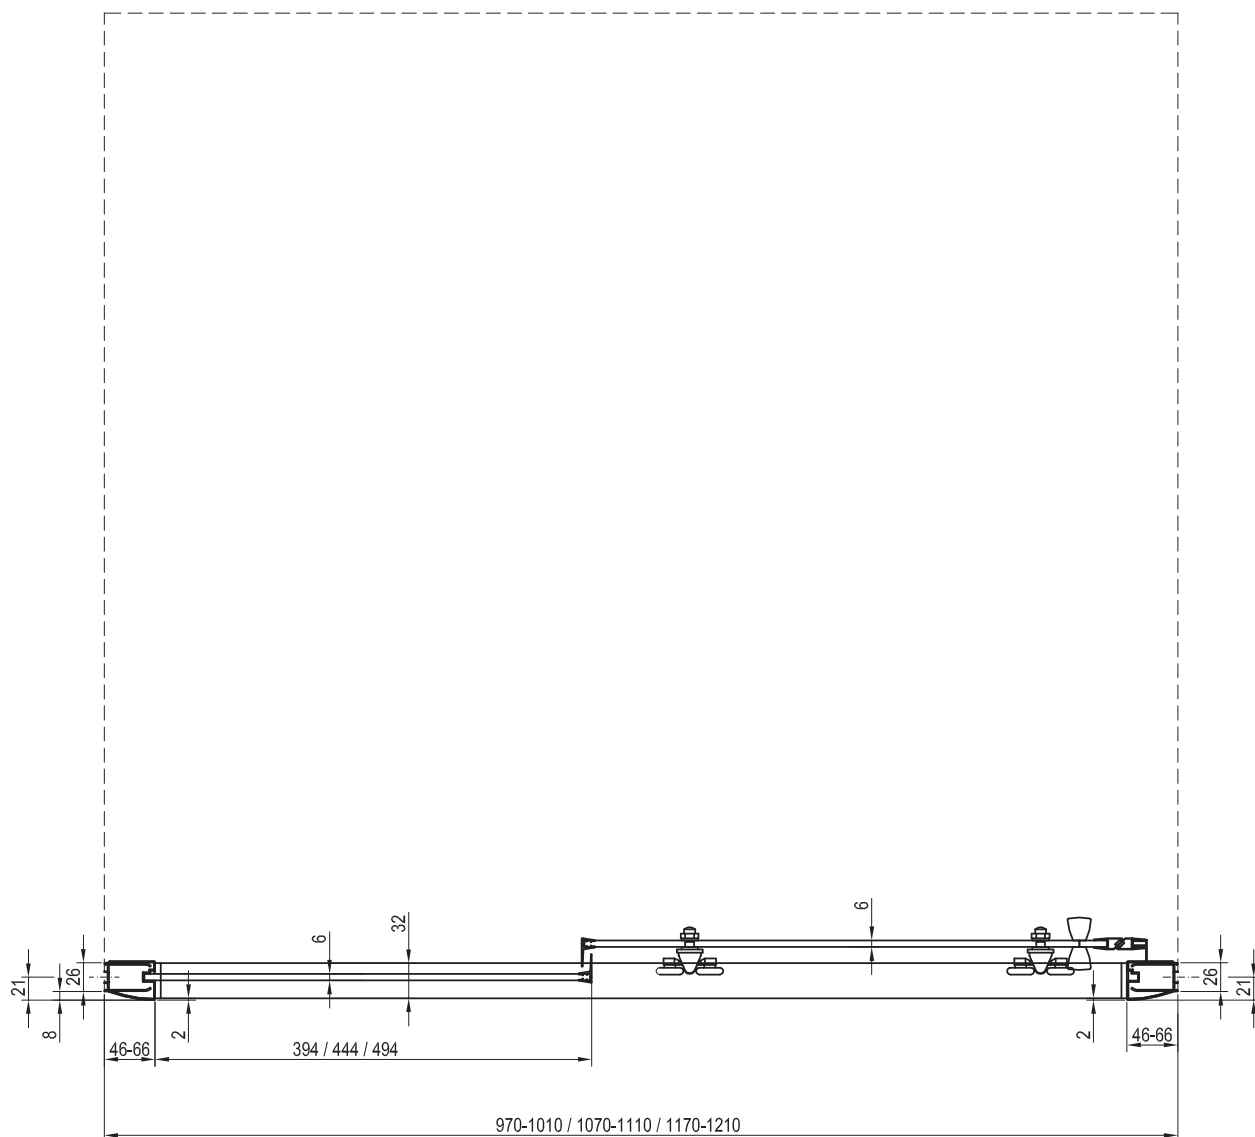

ravak®

Construction readiness for installing shower enclosures

The purpose of this manual is to assist in the installation of a floor-level shower enclosure in a sloped space. In this installation method, the shower enclosure must stand on a flat part of the floor outside the sloped area. The dimensions of the sloped area must be smaller than or equal to the internal dimensions of the shower enclosure (red dimensions).

Blix Slim

BLSDP2
100 / 110 / 120

BLSPS
80 / 90

Blix

BLDP2
100 / 110 / 120

Blix

BLDP4

120 / 130 / 140 / 150 / 160 / 170 / 180 / 190 / 200