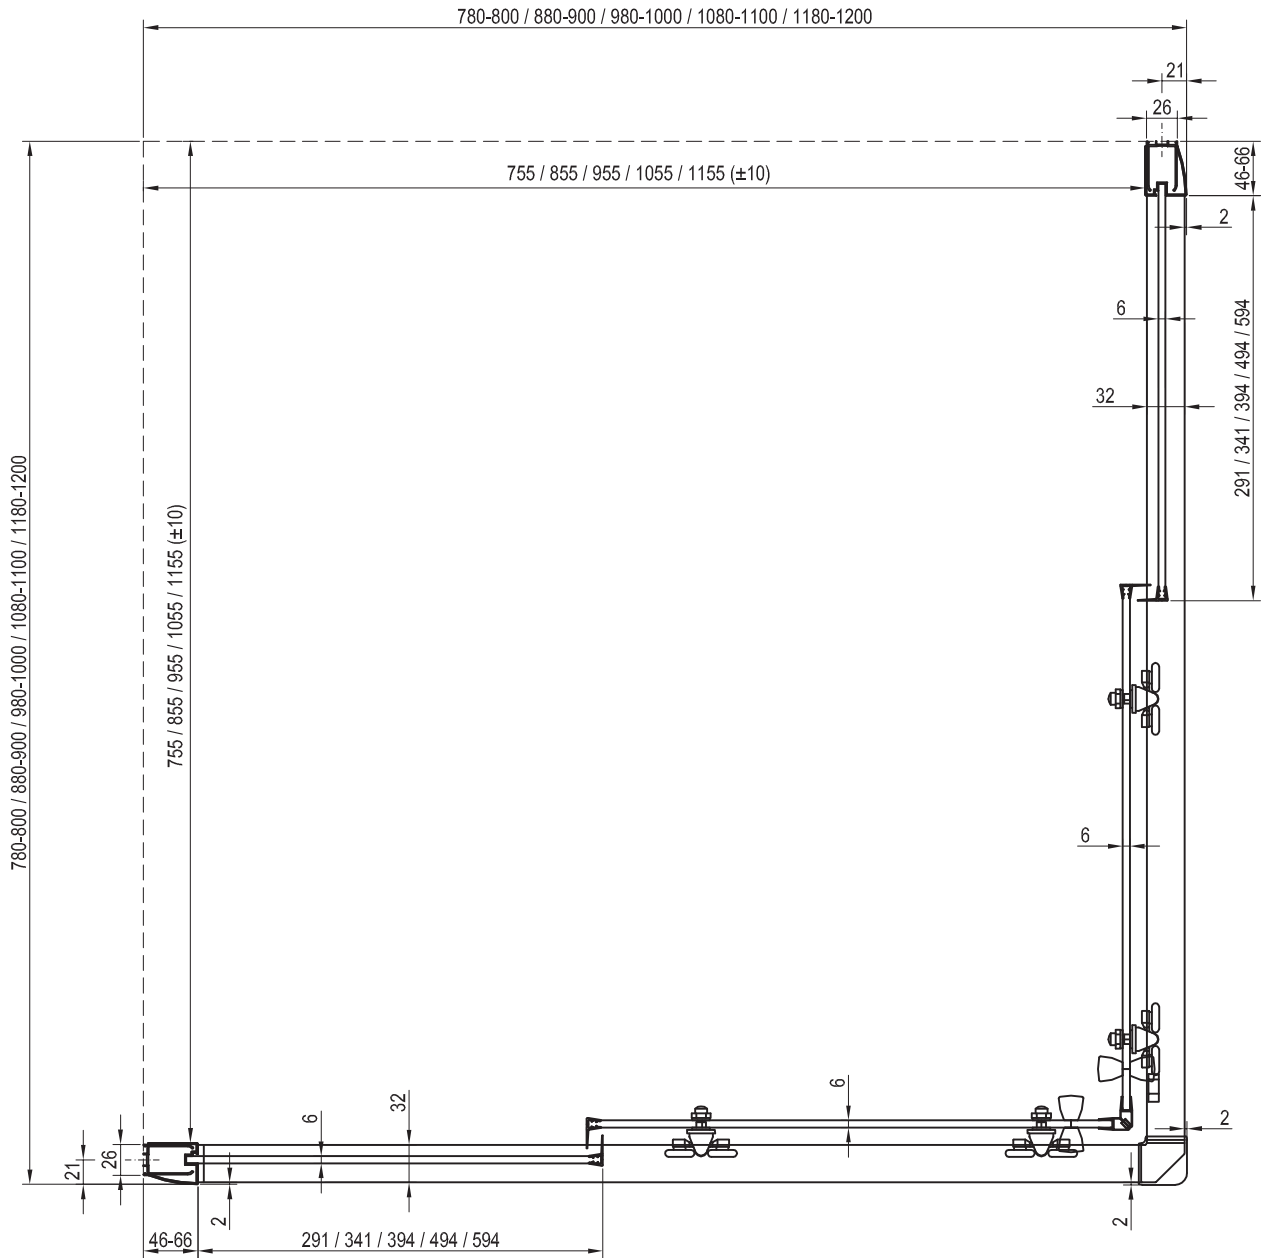

Blix

BLRV2K
80 / 90 / 100 / 110 / 120

BLRV2K
80 / 90 / 100 / 110 / 120