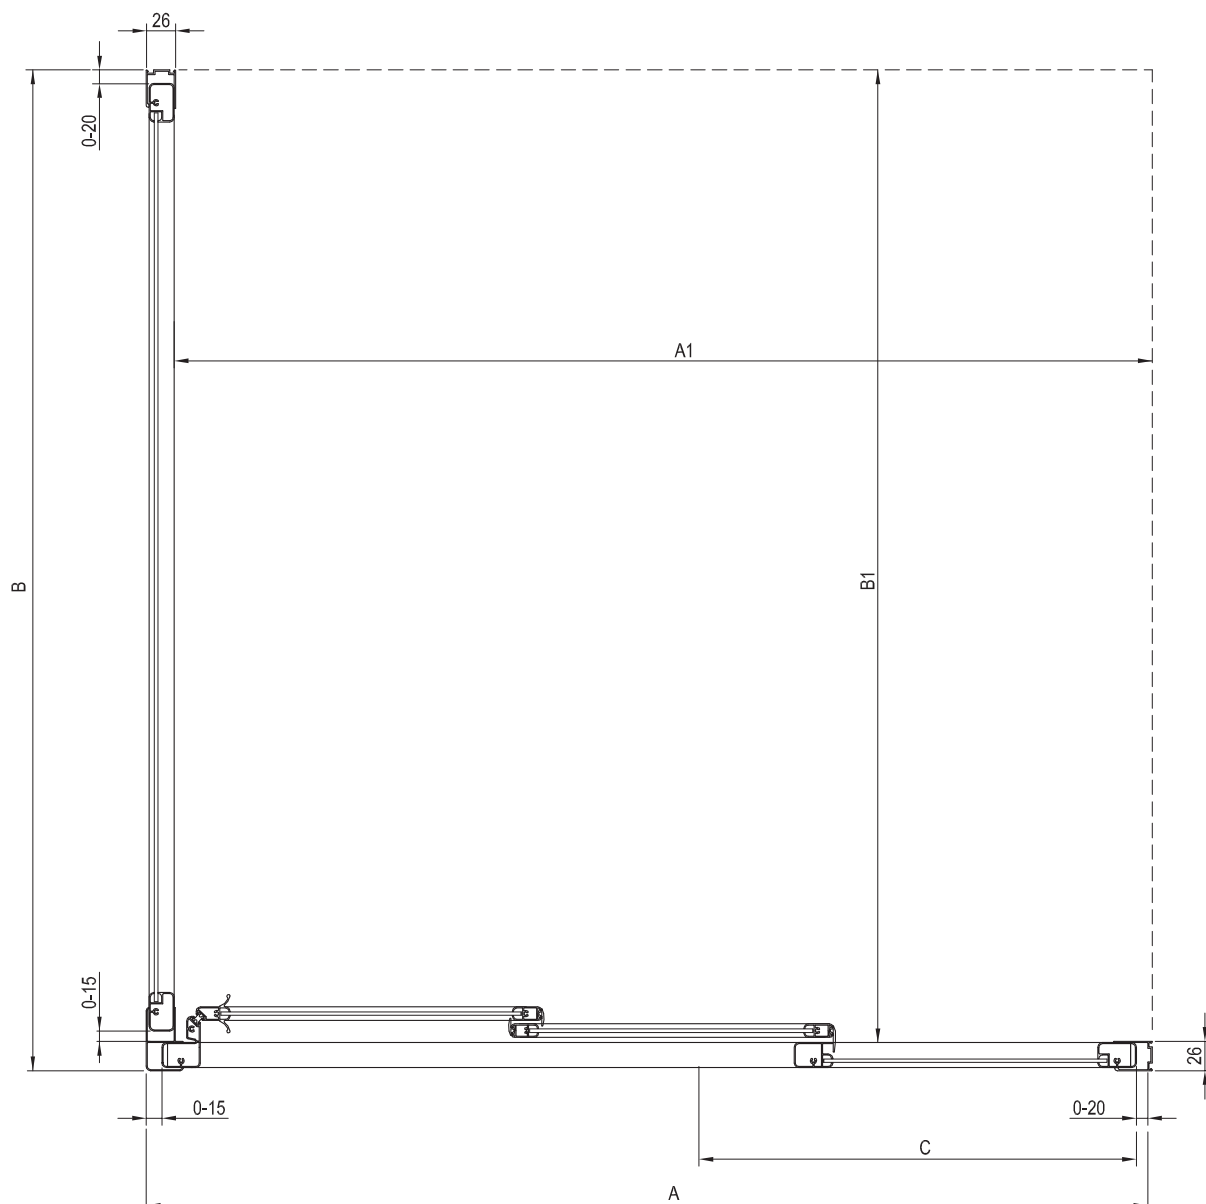

ravak®

Construction readiness for installing shower enclosures

The purpose of this manual is to assist in the installation of a floor-level shower enclosure in a sloped space. In this installation method, the shower enclosure must stand on a flat part of the floor outside the sloped area. The dimensions of the sloped area must be smaller than or equal to the internal dimensions of the shower enclosure (red dimensions).

Supernova

ASDP3
80 / 90 / 100

Supernova

SRV2
75 / 80 / 90 / 100

SRV2
75 / 80 / 90 / 100

Supernova

ASRV3
75 / 80 / 90

ASRV3
75 / 80 / 90

Supernova

ASDP3
80 / 90 / 100

APSS
75 / 80 / 90

Rozměr	A1	B1	A	B
75	860	710	-	710-755
80	760	760	770-805	760-805
90	860	860	870-905	860-905
100	960	760	970-1005	-

ravak[®]

RAVAK a. s.
Obecnická 285
261 01 Příbram 1
Czech Republic