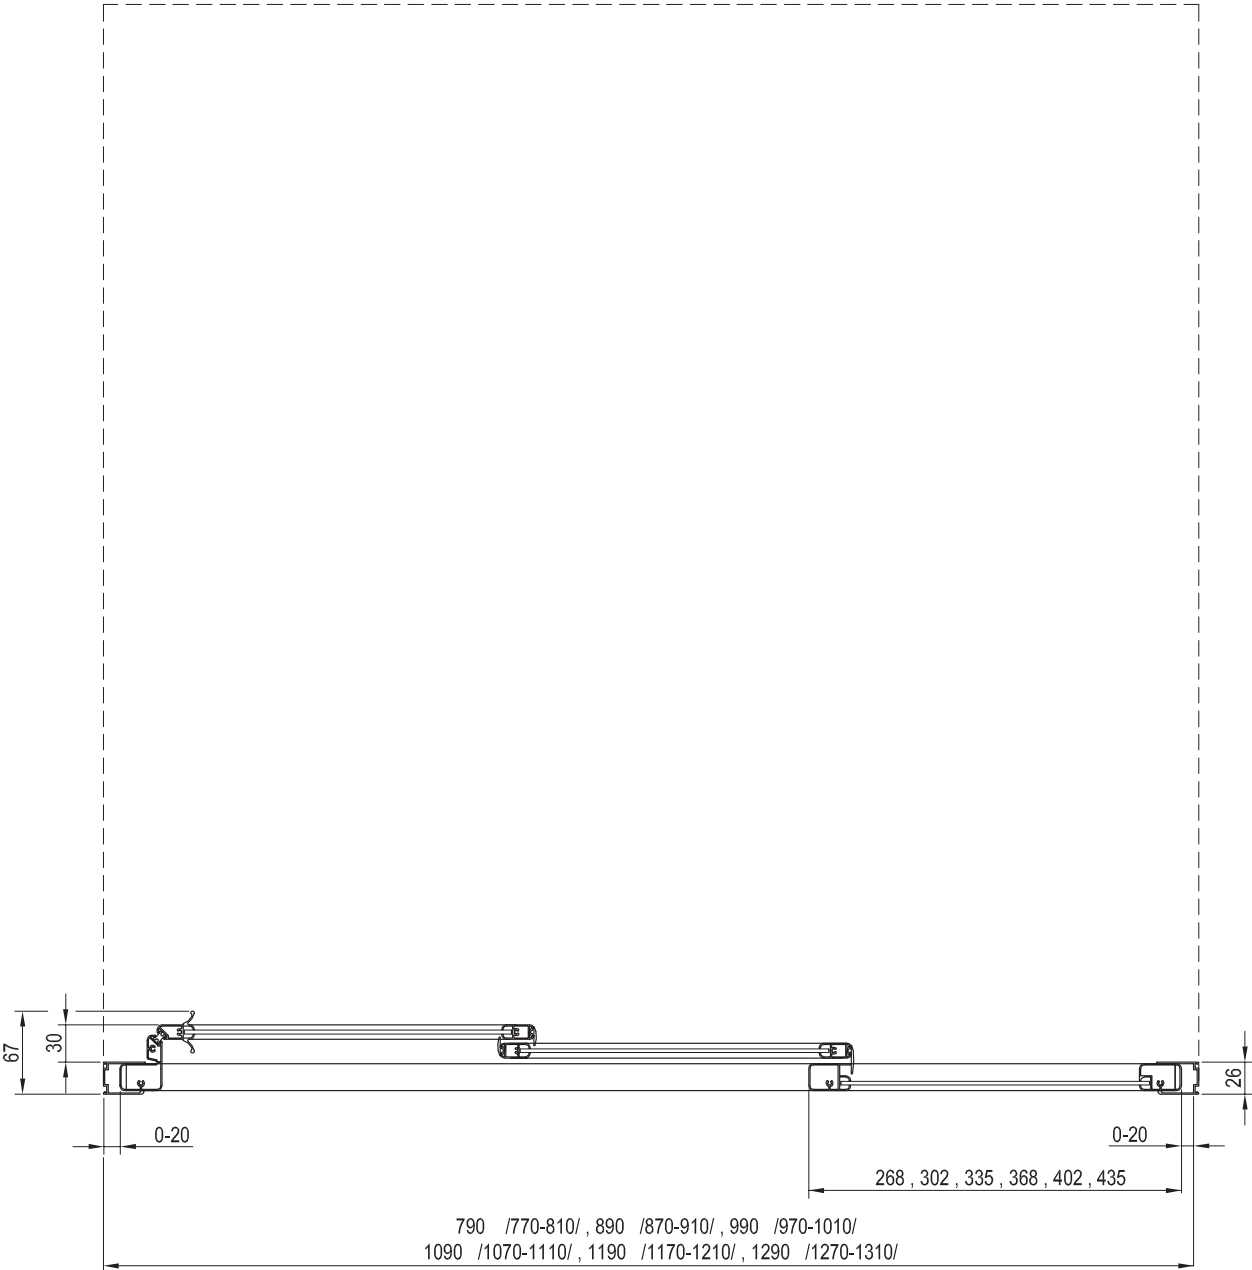

Supernova

ASDP3
80 / 90 / 100