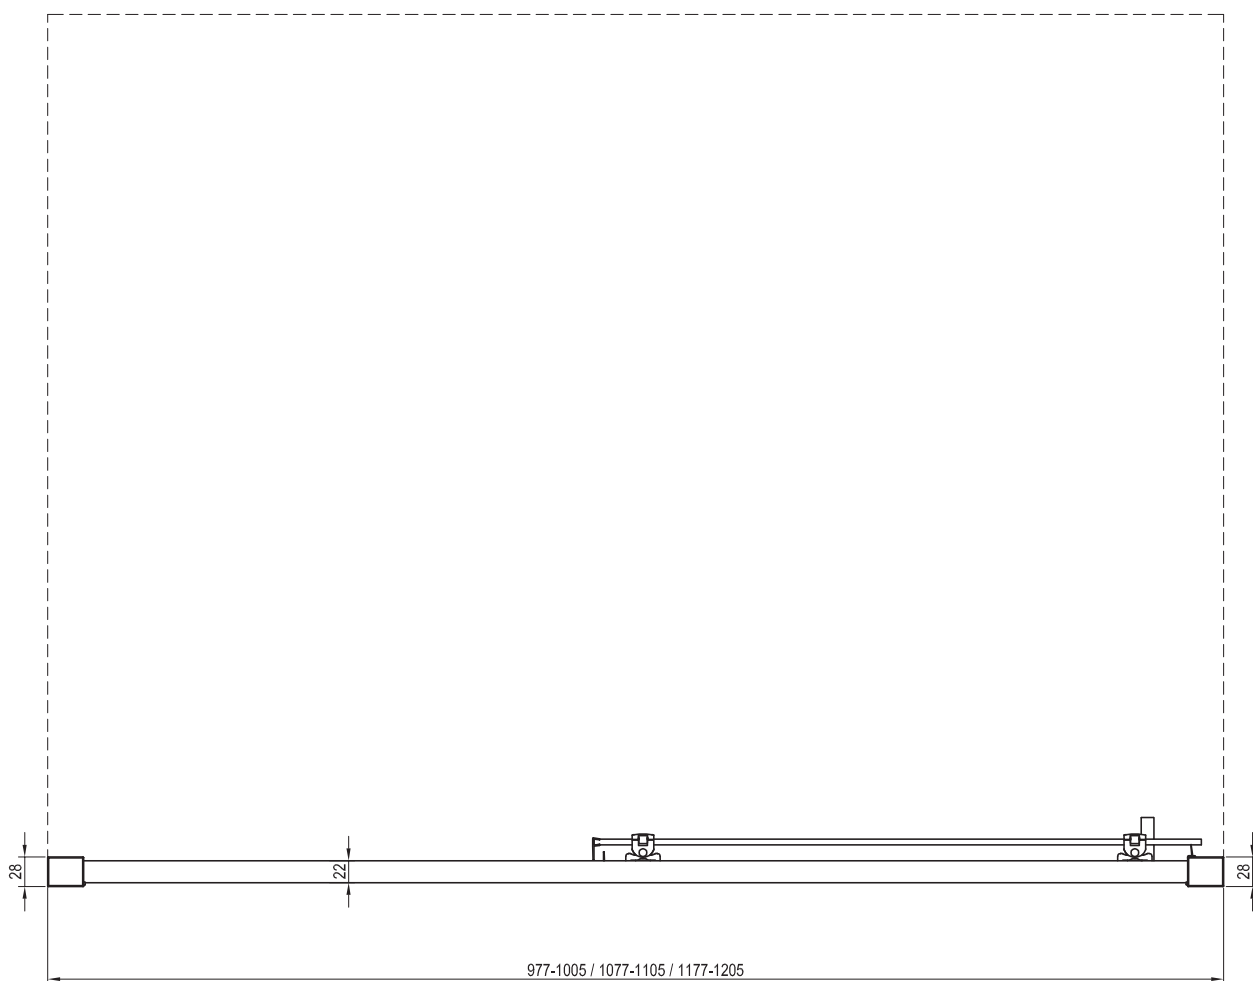

Blix Slim

BLSDP2
100 / 110 / 120