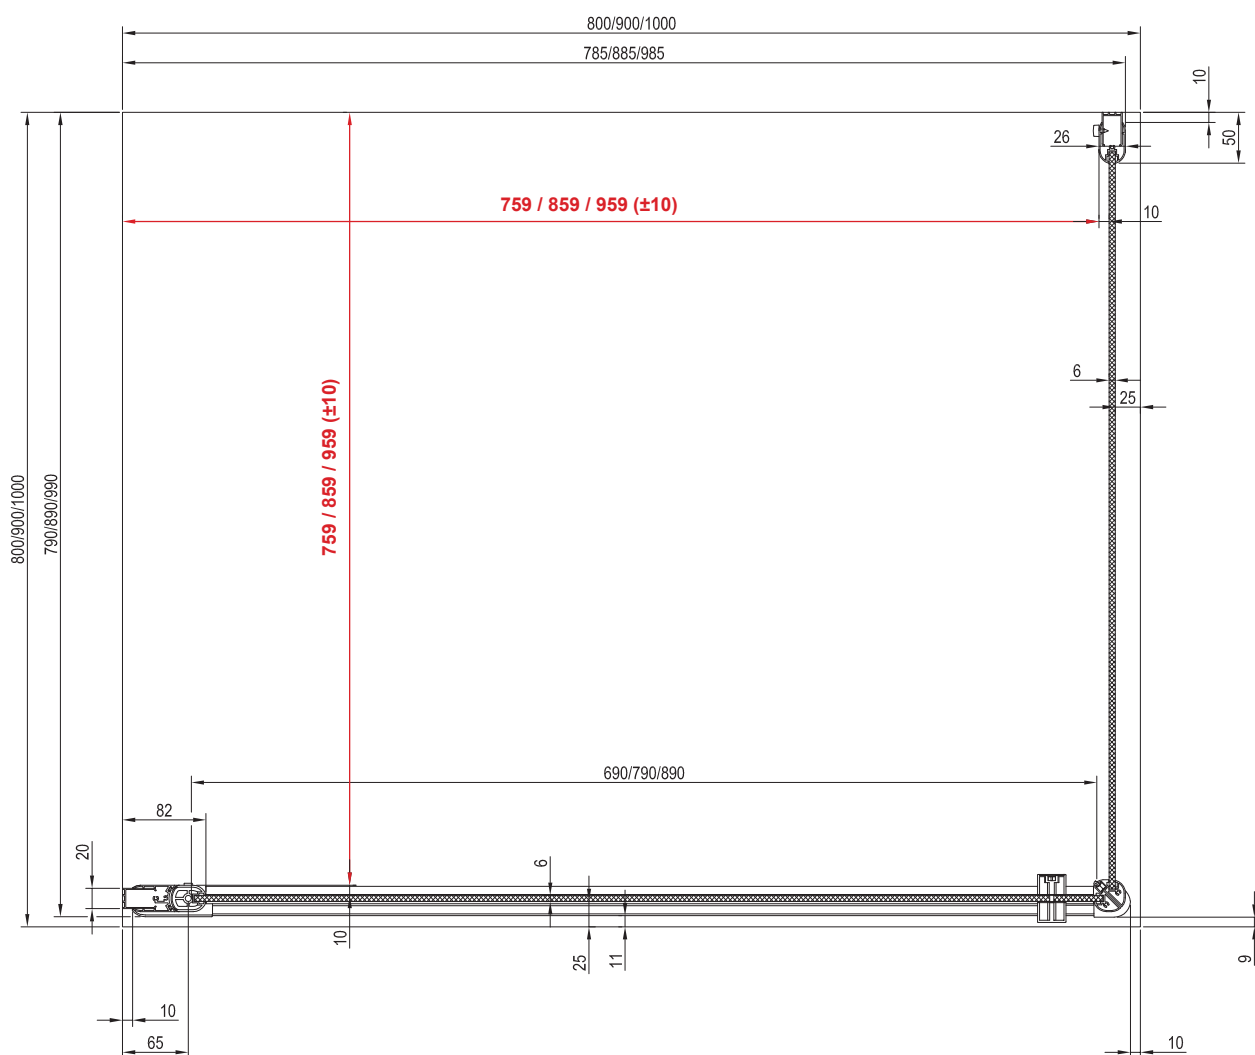

Chrome

CRV1
80 / 90 / 100

CPS
80 / 90 / 100