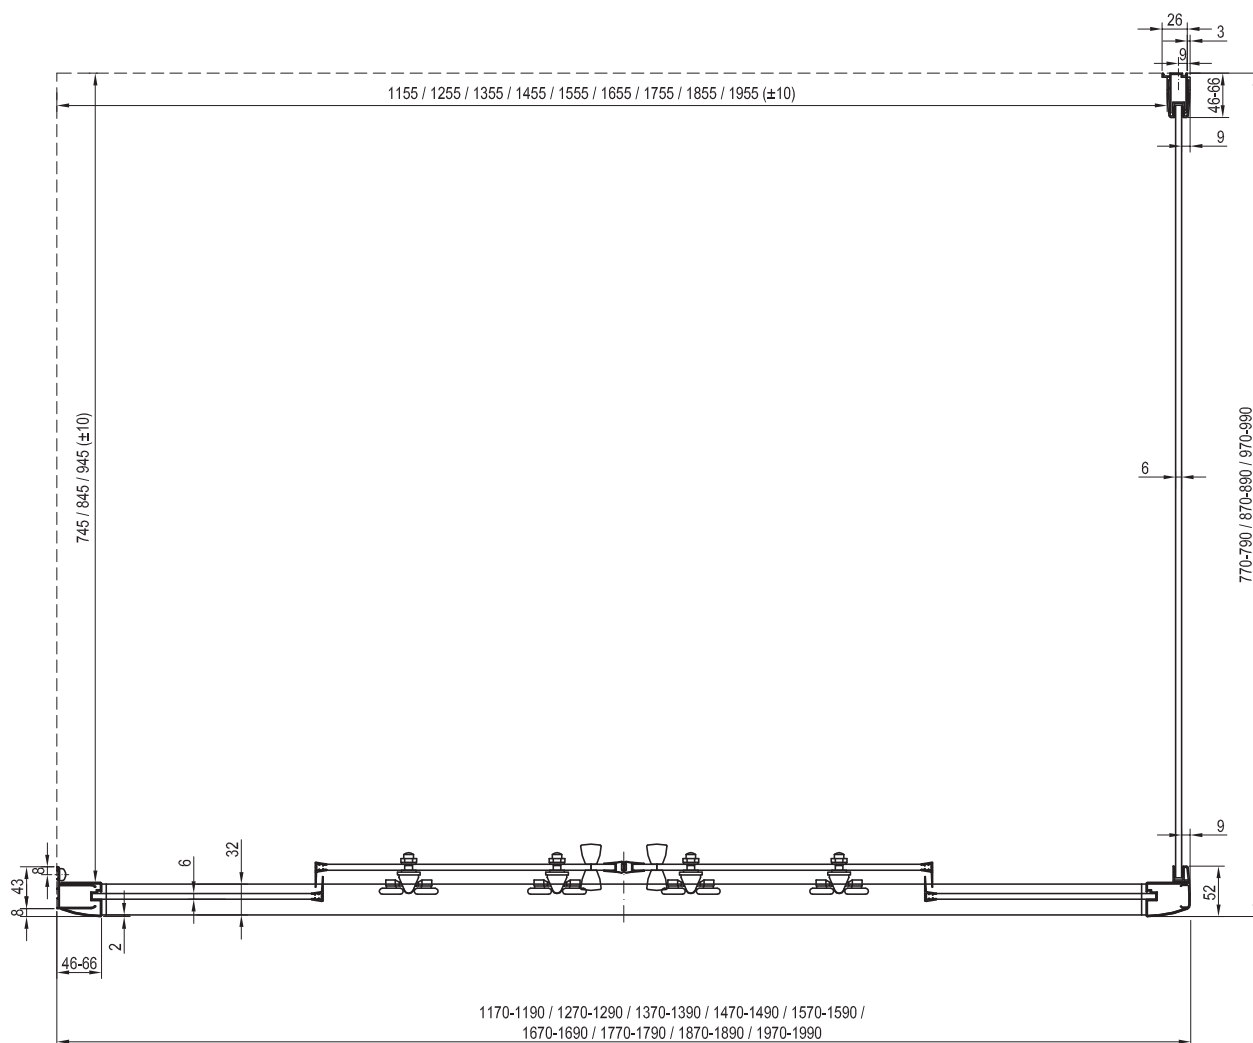

ravak®

Construction readiness for installing shower enclosures

The purpose of this manual is to assist in the installation of a floor-level shower enclosure in a sloped space. In this installation method, the shower enclosure must stand on a flat part of the floor outside the sloped area. The dimensions of the sloped area must be smaller than or equal to the internal dimensions of the shower enclosure (red dimensions).

Blix

BLRV2K
80 / 90 / 100 / 110 / 120

BLRV2K
80 / 90 / 100 / 110 / 120

Blix

BLDP4

120 / 130 / 140 / 150 / 160 / 170 / 180 / 190 / 200

BLPS

80 / 90 / 100

Supernova

ASDP3
80 / 90 / 100

APSS
75 / 80 / 90

Rozměr	A1	B1	A	B
75	860	710	-	710-755
80	760	760	770-805	760-805
90	860	860	870-905	860-905
100	960	760	970-1005	-

ravak[®]

RAVAK a. s.
Obecnická 285
261 01 Příbram 1
Czech Republic