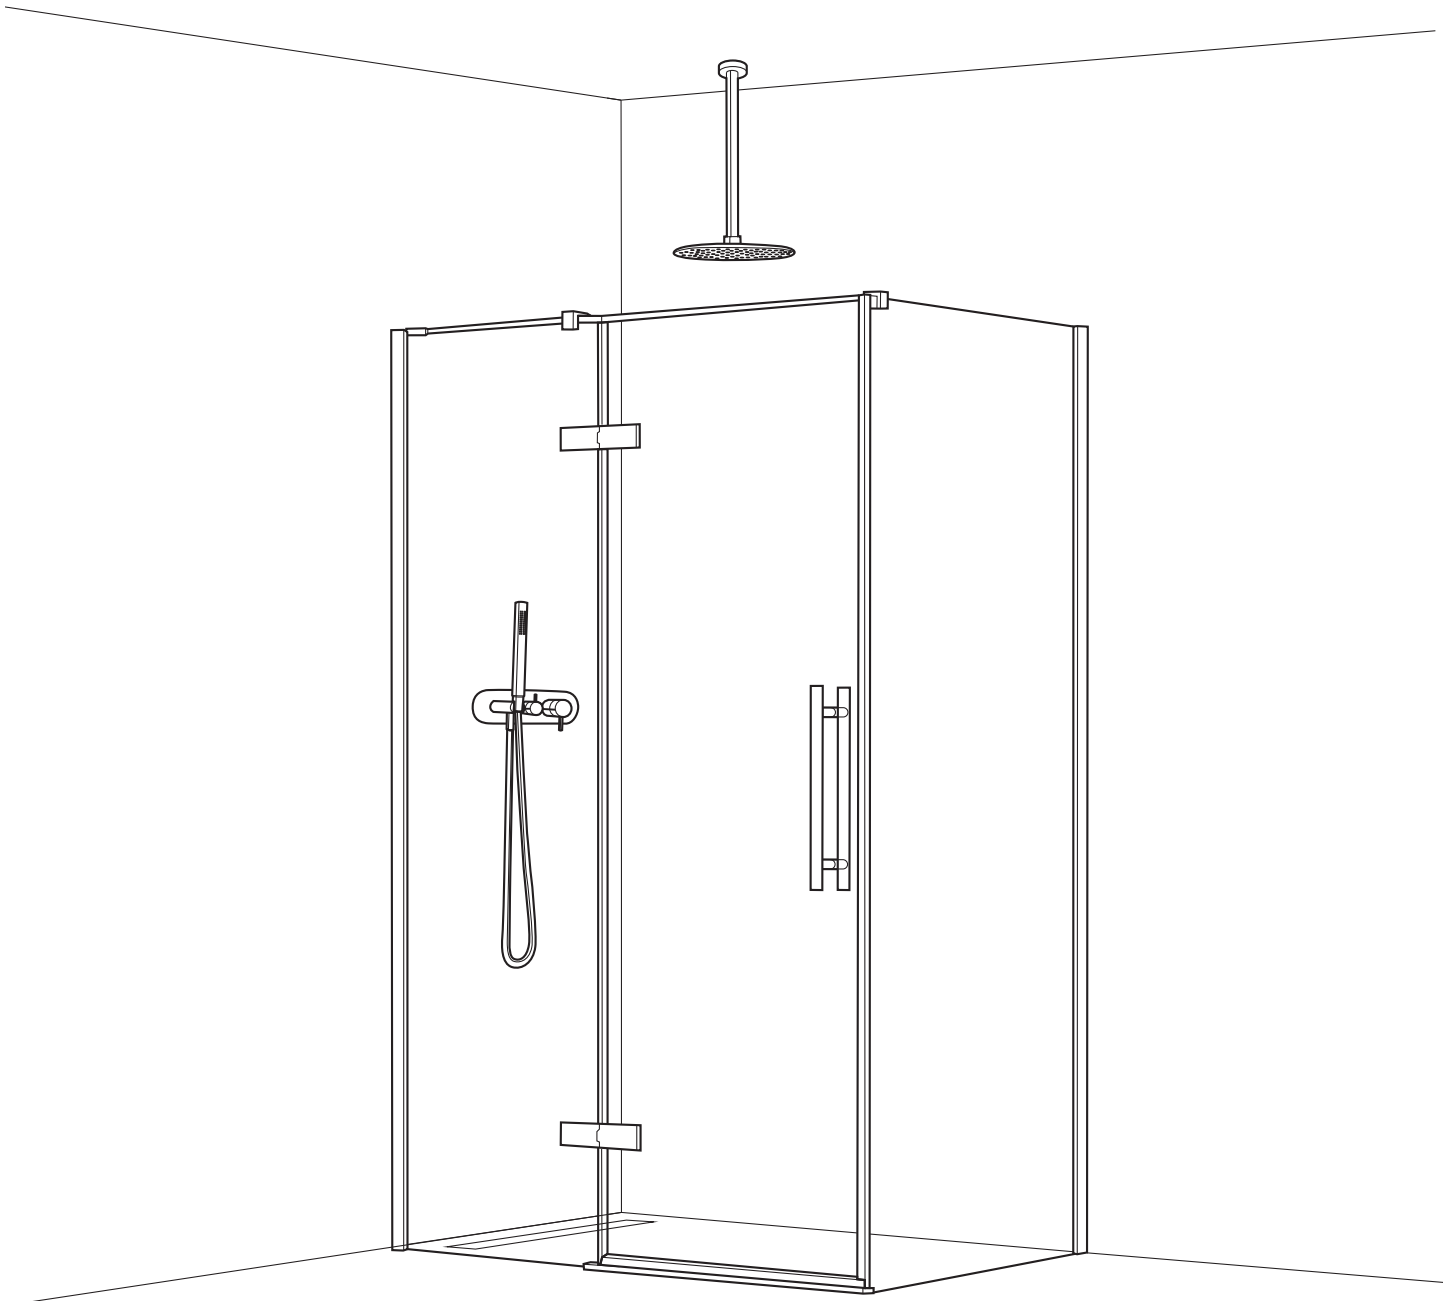

ravak®

Construction readiness for installing shower enclosures

The purpose of this manual is to assist in the installation of a floor-level shower enclosure in a sloped space. In this installation method, the shower enclosure must stand on a flat part of the floor outside the sloped area. The dimensions of the sloped area must be smaller than or equal to the internal dimensions of the shower enclosure (red dimensions).

Briliant

BSDPS R	80×80 / 90×90 / 100×100 / 100×80 / 110×80 / 120×80 / 120×90	5
BSDPS L	80×80 / 90×90 / 100×100 / 100×80 / 110×80 / 120×80 / 120×90	6
BSRV4	80 / 90 / 100	7

Walk-In

Walk-in Wall	60 / 70 / 80 / 90 / 100 / 110 / 120 / 130 / 140 / 150 / 160	8
+W Set	W Set 80 / 90 / 100 Wall / Corner	8
Walk-in Corner	110×80 / 120×80 / 120×90	9
+W Set	W Set 80 / 90 Wall / Corner	9
Walk-in Free	120 / 130 / 140 / 150 / 160	10
+W Set	90 / 100 Free	10
Walk-In Double Wall		11
+Walk-In Wall	60 / 70 / 80 / 90 / 100 / 110 / 120 / 130 / 140 / 150 / 160	11
+Walk-In Wall	60 / 70 / 80 / 90 / 100 / 110 / 120 / 130 / 140 / 150 / 160	11
+W Set	W Set Uni Free/Wall	11
Walk-in Wall Air	90 / 100 / 110 / 120	12