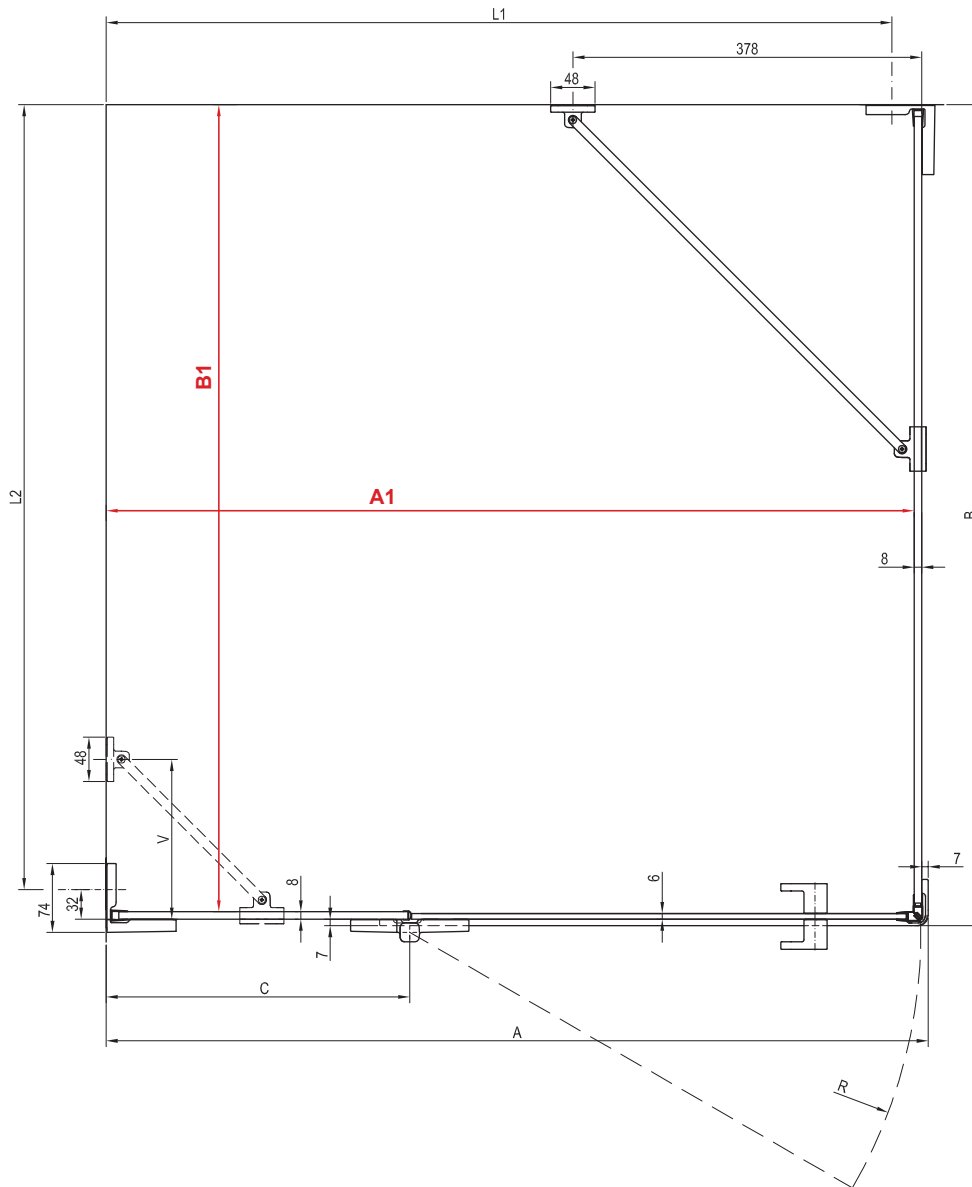

Brilliant

BSDPS L

80×80 / 90×90 / 100×100 / 100×80 / 110×80 / 120×80 / 120×90

BSDPS	A	B	L1	L2	C	R	V	A1	B1
80 × 80	789 (789-795)	789 (783-795)	750	750	228	554	-	774 (±6)	774 (±6)
90 × 90	889 (883-895)	889 (883-895)	850	850	328	554	-	874 (±6)	874 (±6)
100 × 100	989 (983-995)	989 (983-995)	950	950	328	654	173	974 (±6)	974 (±6)
100 × 80	898 (983-995)	789 (789-795)	950	750	328	654	173	1074 (±6)	774 (±6)
110 × 80	1089 (1083-1095)	789 (783-795)	1050	750	428	654	173	1074 (±6)	774 (±6)
120 × 80	1189 (1183-1195)	789 (783-795)	1150	750	528	654	378	1174 (±6)	774 (±6)
120 × 90	1189 (1183-1195)	889 (883-895)	1150	750	528	654	378	1174 (±6)	874 (±6)