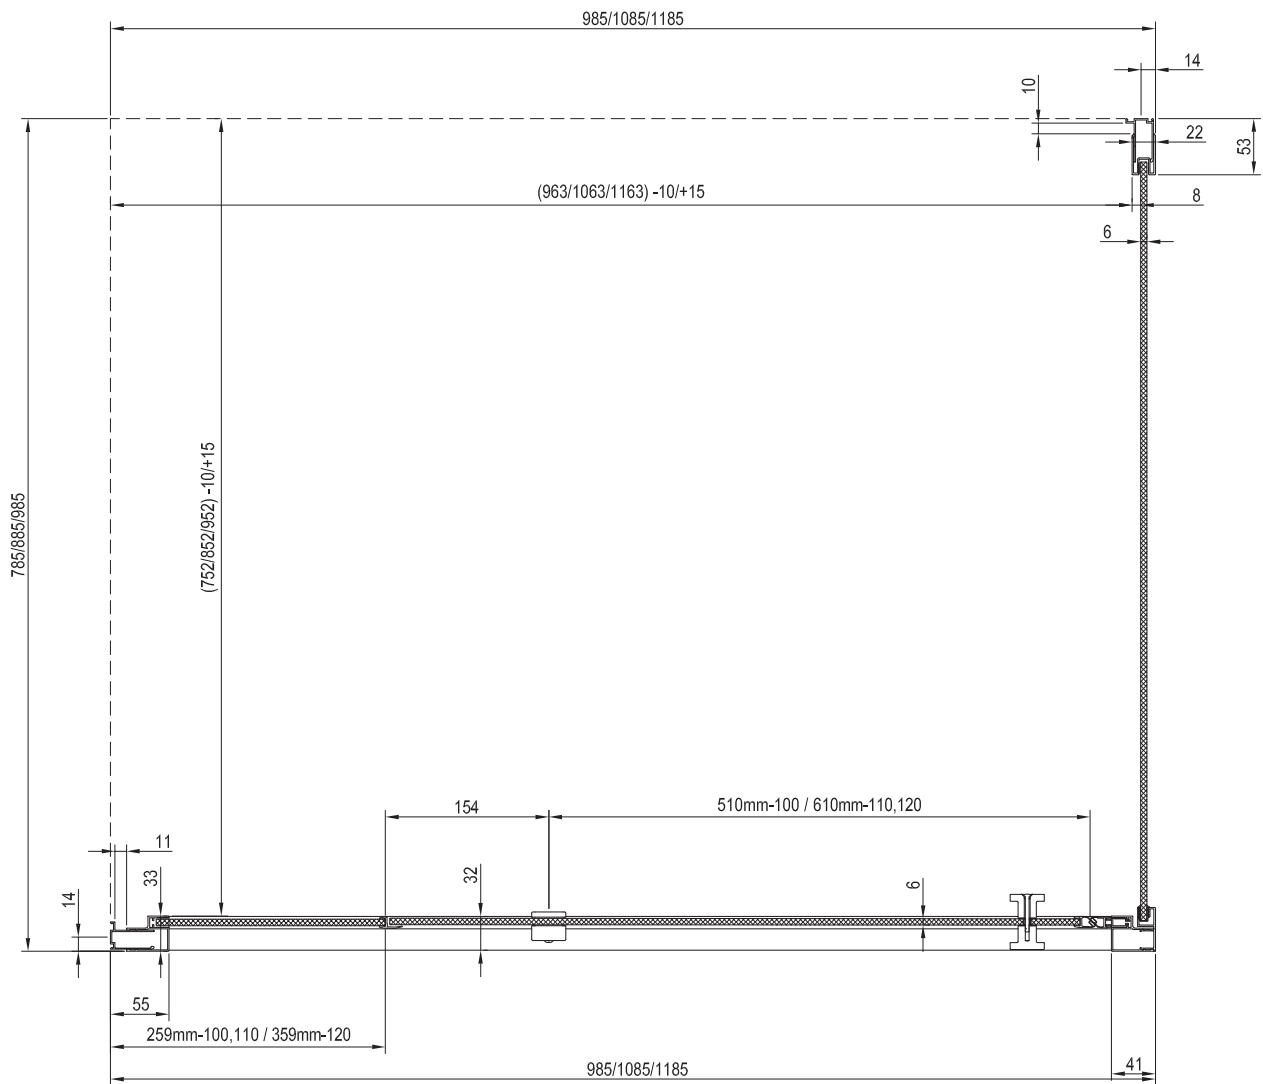

Nexty

NDOP2
100 / 110 / 120

NPSS
80 / 90 / 100