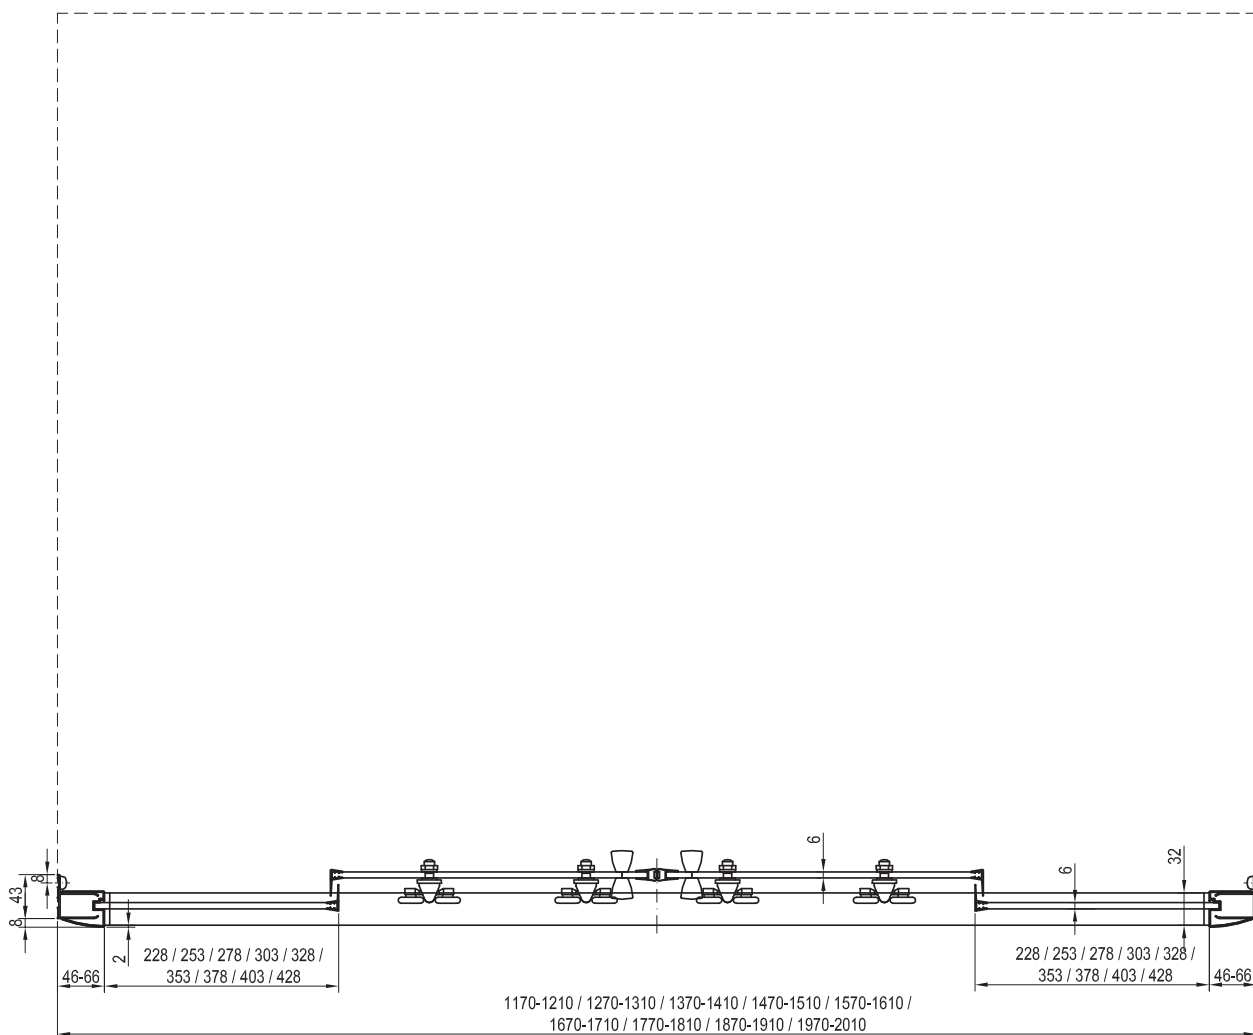

ravak®

Construction readiness for installing shower enclosures

The purpose of this manual is to assist in the installation of a floor-level shower enclosure in a sloped space. In this installation method, the shower enclosure must stand on a flat part of the floor outside the sloped area. The dimensions of the sloped area must be smaller than or equal to the internal dimensions of the shower enclosure (red dimensions).

Blix Slim

BLSDP2
100 / 110 / 120

BLSPS
80 / 90

Blix

BLDP2
100 / 110 / 120

Blix

BLDP4

120 / 130 / 140 / 150 / 160 / 170 / 180 / 190 / 200