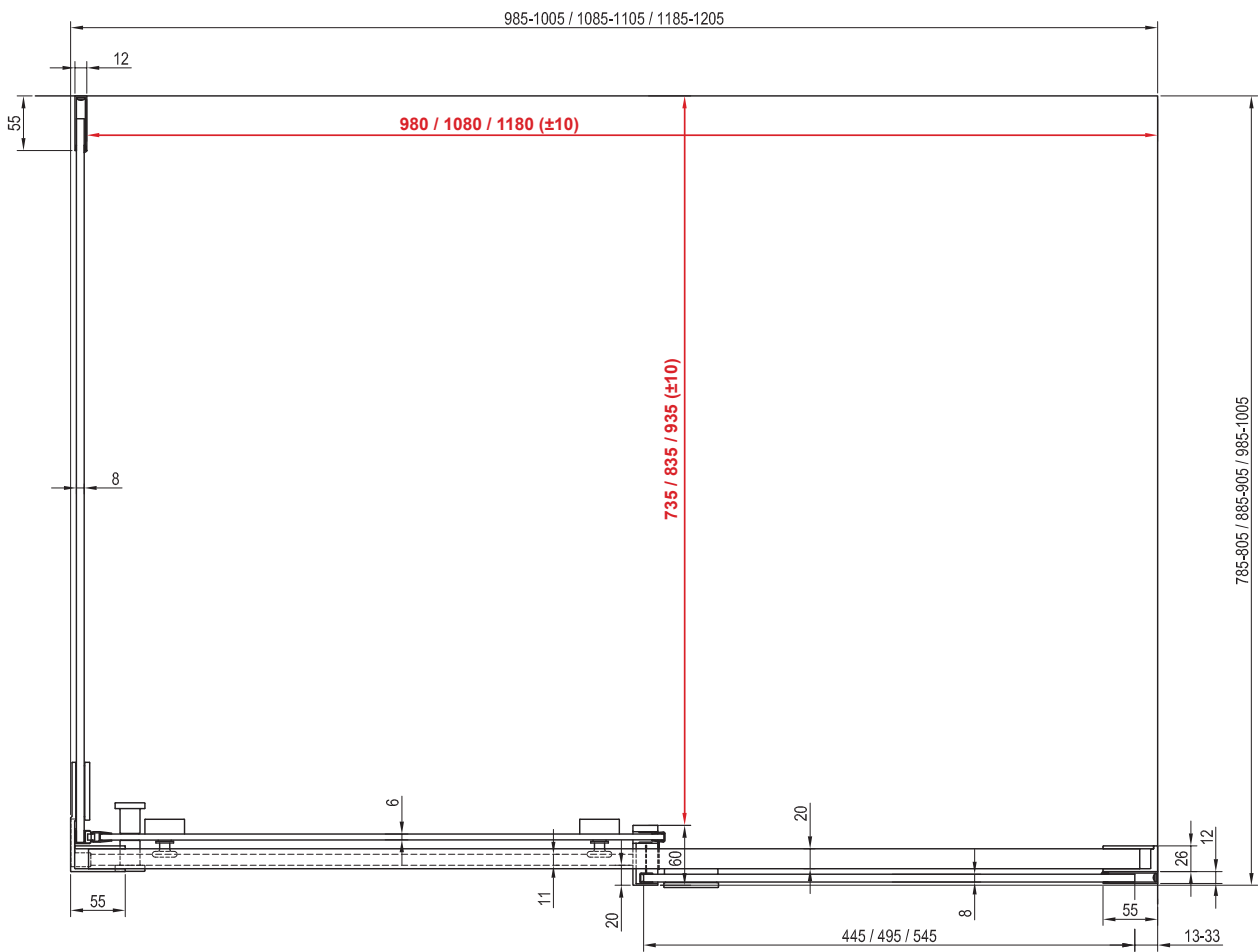

ravak®

Construction readiness for installing shower enclosures

The purpose of this manual is to assist in the installation of a floor-level shower enclosure in a sloped space. In this installation method, the shower enclosure must stand on a flat part of the floor outside the sloped area. The dimensions of the sloped area must be smaller than or equal to the internal dimensions of the shower enclosure (red dimensions).

Walk-In Corner
110x80 / 120x80 / 120 x 90

W Set
80 / 90 Wall / Corner

Walk-In

Walk-In Free

120 / 130 / 140 / 150 / 160

W Set

90 / 100 Free

Walk-In

Walk-In

Walk-In Wall Air
90 / 100 / 110 / 120

Matrix

MSDPS L

100 / 110 / 120 x 80 / 90 / 100

Matrix

MSDPS R

100 / 110 / 120 x 80 / 90 / 100