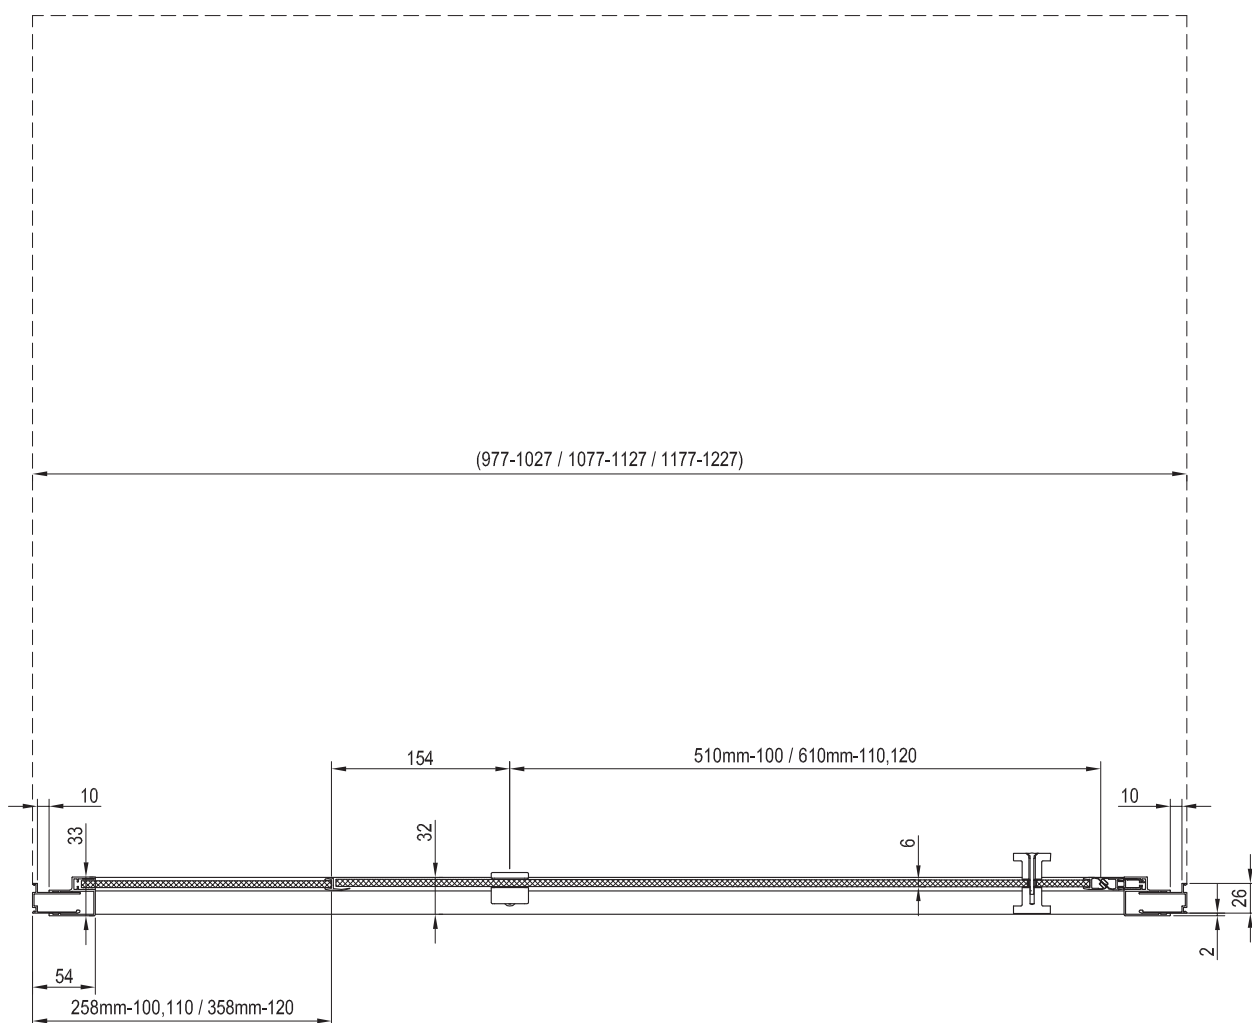

Nexty

NDOP2
100 / 110 / 120