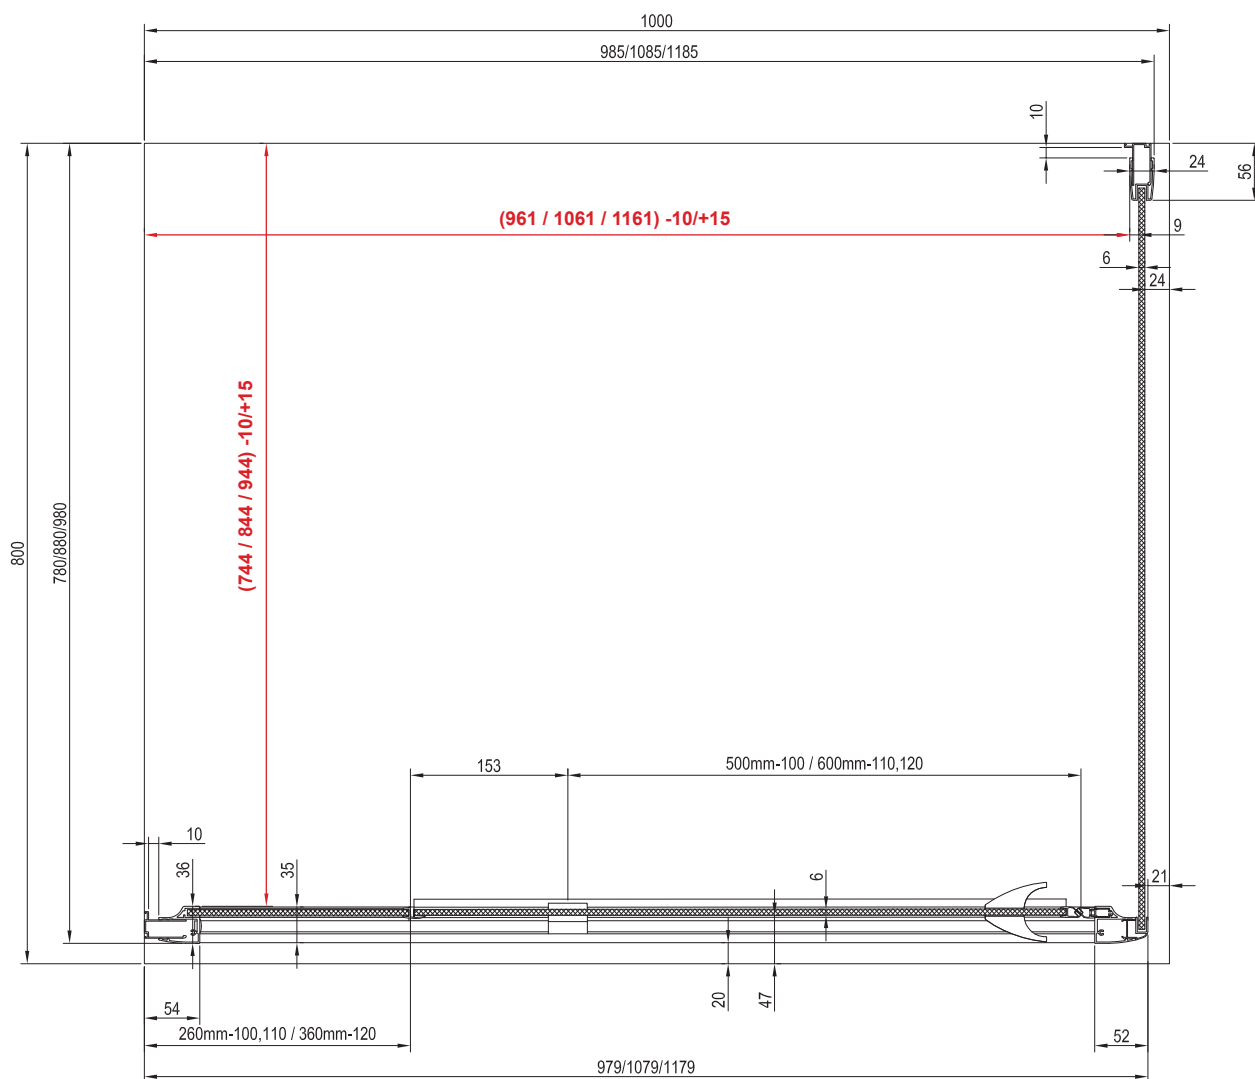

Pivot

PDOP2
100 / 110 / 120

PPS
80 / 90 / 100