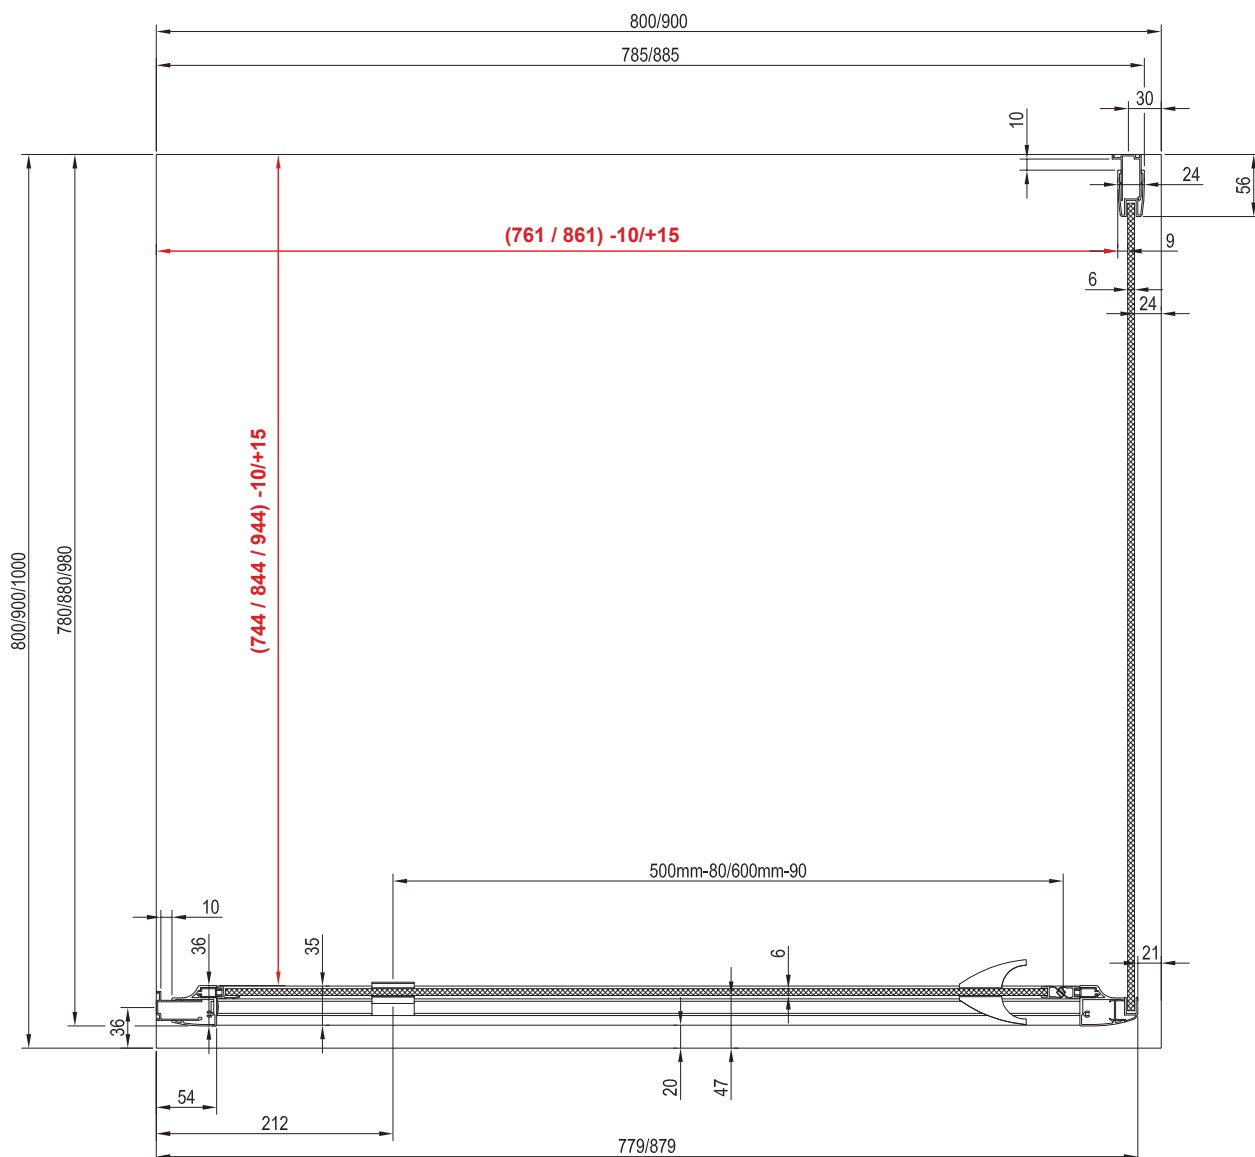

Pivot

PDOP1
80 / 90

PPS
80 / 90 / 100