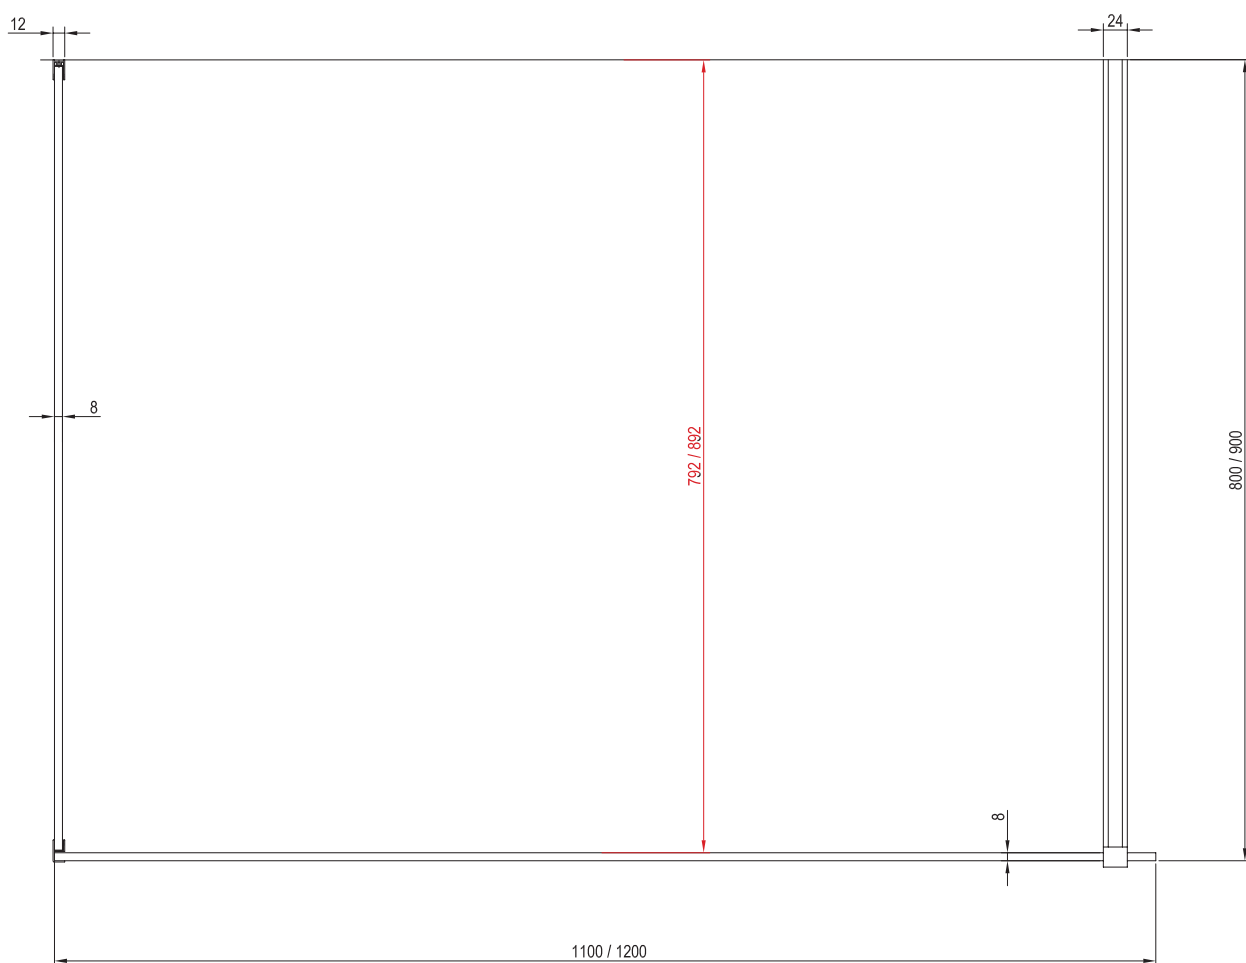

ravak®

Construction readiness for installing shower enclosures

The purpose of this manual is to assist in the installation of a floor-level shower enclosure in a sloped space. In this installation method, the shower enclosure must stand on a flat part of the floor outside the sloped area. The dimensions of the sloped area must be smaller than or equal to the internal dimensions of the shower enclosure (red dimensions).

Brilliant

BSDPS L

80×80 / 90×90 / 100×100 / 100×80 / 110×80 / 120×80 / 120×90

BSDPS	A	B	L1	L2	C	R	V	A1	B1
80 × 80	789 (789-795)	789 (783-795)	750	750	228	554	-	774 (±6)	774 (±6)
90 × 90	889 (883-895)	889 (883-895)	850	850	328	554	-	874 (±6)	874 (±6)
100 × 100	989 (983-995)	989 (983-995)	950	950	328	654	173	974 (±6)	974 (±6)
100 × 80	898 (983-995)	789 (789-795)	950	750	328	654	173	1074 (±6)	774 (±6)
110 × 80	1089 (1083-1095)	789 (783-795)	1050	750	428	654	173	1074 (±6)	774 (±6)
120 × 80	1189 (1183-1195)	789 (783-795)	1150	750	528	654	378	1174 (±6)	774 (±6)
120 × 90	1189 (1183-1195)	889 (883-895)	1150	750	528	654	378	1174 (±6)	874 (±6)

Brilliant

BSRV4
80 / 90 / 100

Walk-In

Walk-In Wall

60 / 70 / 80 / 90 / 100 / 110 / 120 / 130 / 140 / 150 / 160

W Set

80 / 90 / 100 Wall / Corner

Walk-In

Walk-In Corner
110x80 / 120x80 / 120 x 90

W Set
80 / 90 Wall / Corner

Walk-In

Walk-In Free

120 / 130 / 140 / 150 / 160

W Set

90 / 100 Free

Walk-In