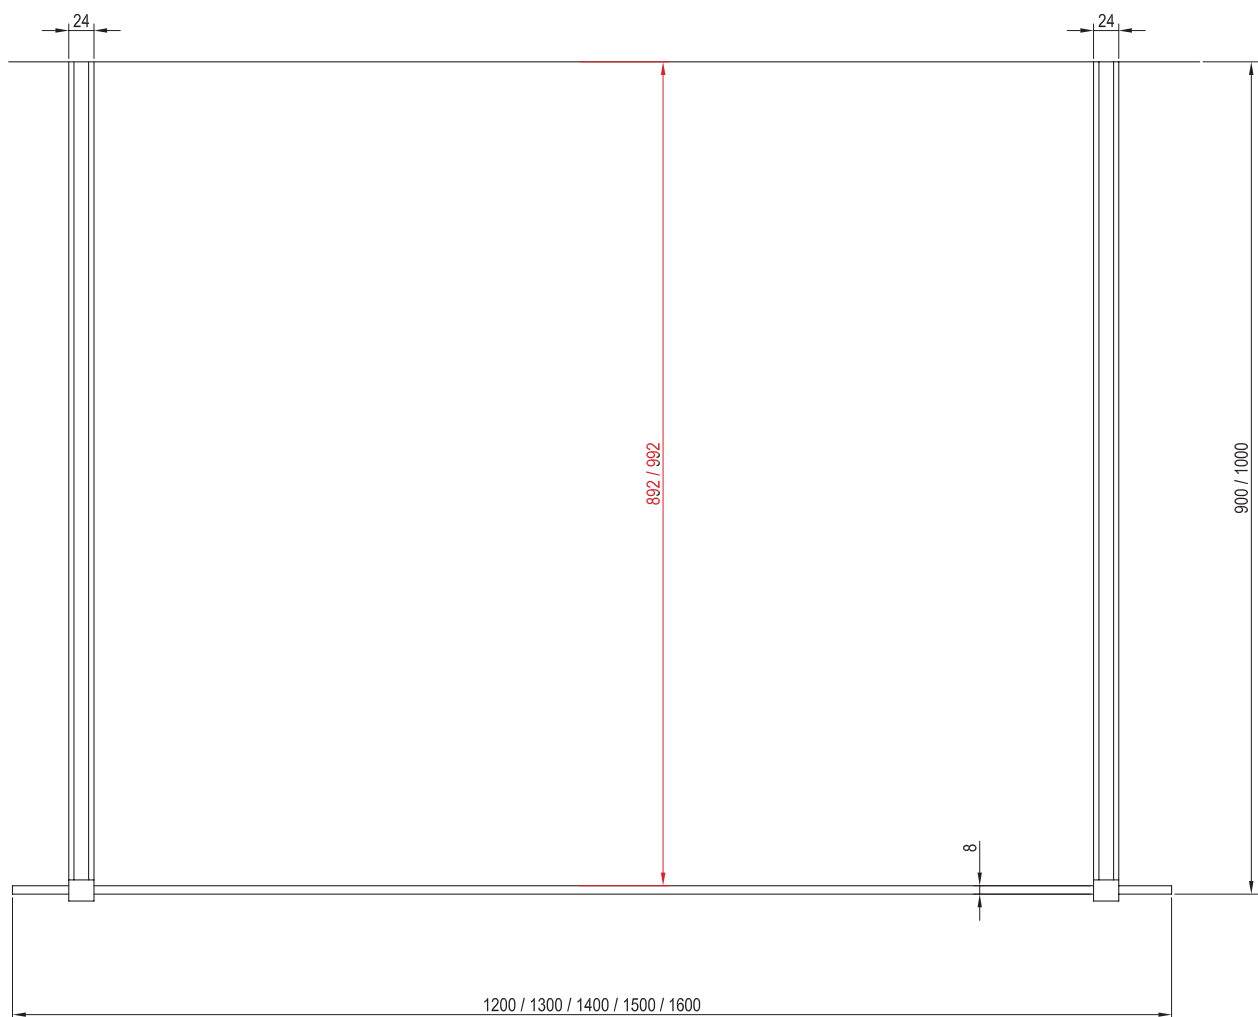

ravak®

Construction readiness for installing shower enclosures

The purpose of this manual is to assist in the installation of a floor-level shower enclosure in a sloped space. In this installation method, the shower enclosure must stand on a flat part of the floor outside the sloped area. The dimensions of the sloped area must be smaller than or equal to the internal dimensions of the shower enclosure (red dimensions).

Walk-In Corner
110x80 / 120x80 / 120 x 90

W Set
80 / 90 Wall / Corner

Walk-In

Walk-In Free

120 / 130 / 140 / 150 / 160

W Set

90 / 100 Free

Walk-In

Walk-In Double Wall

Walk-In Wall

60 / 70 / 80 / 90 / 100 / 110 / 120 / 130 / 140 / 150 / 160

Walk-In Wall

60 / 70 / 80 / 90 / 100 / 110 / 120 / 130 / 140 / 150 / 160

W Set Uni Free/Wall

W Set Uni Uni T spoj