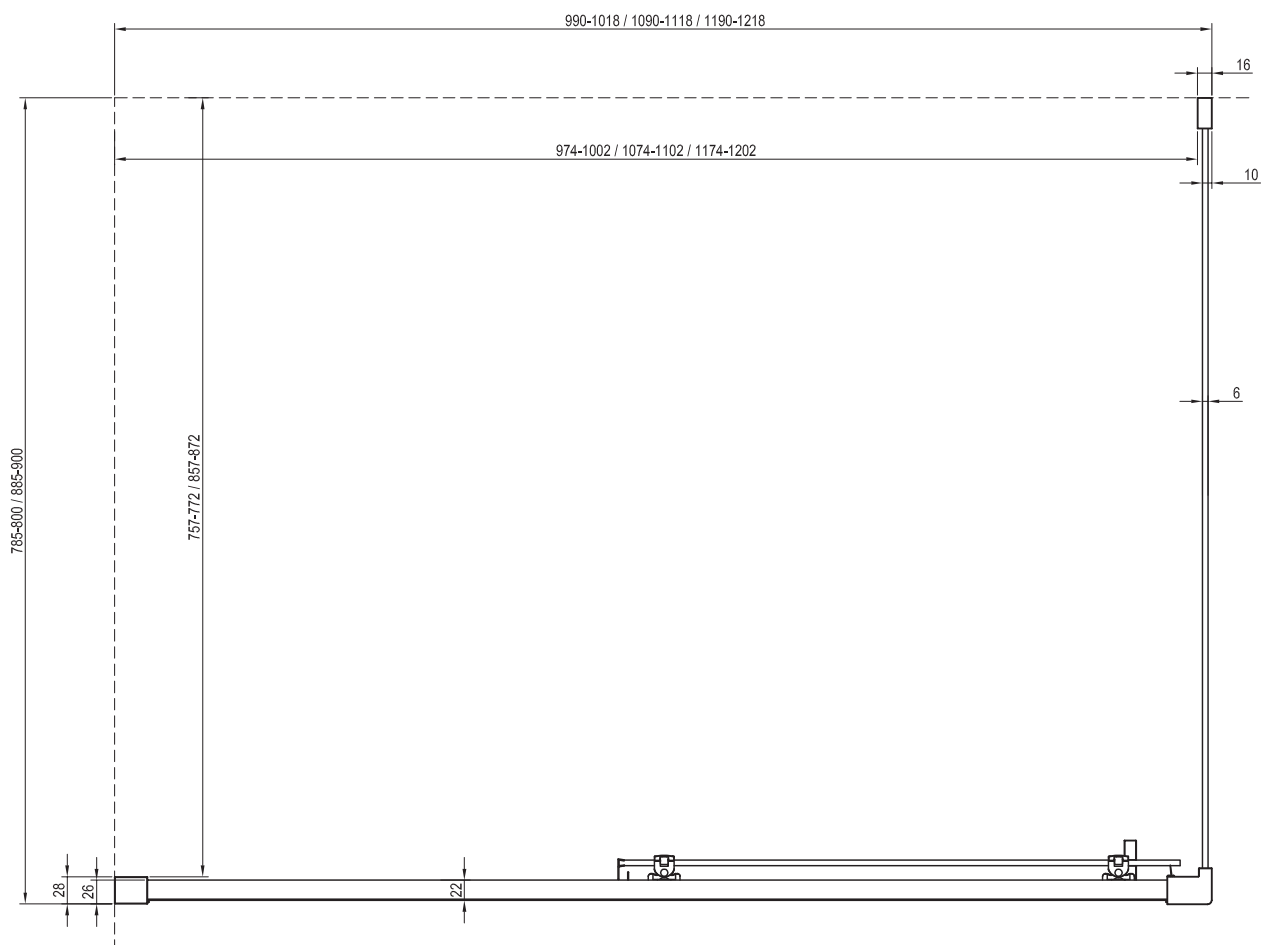

Blix Slim

BLSDP2
100 / 110 / 120

BLSPS
80 / 90