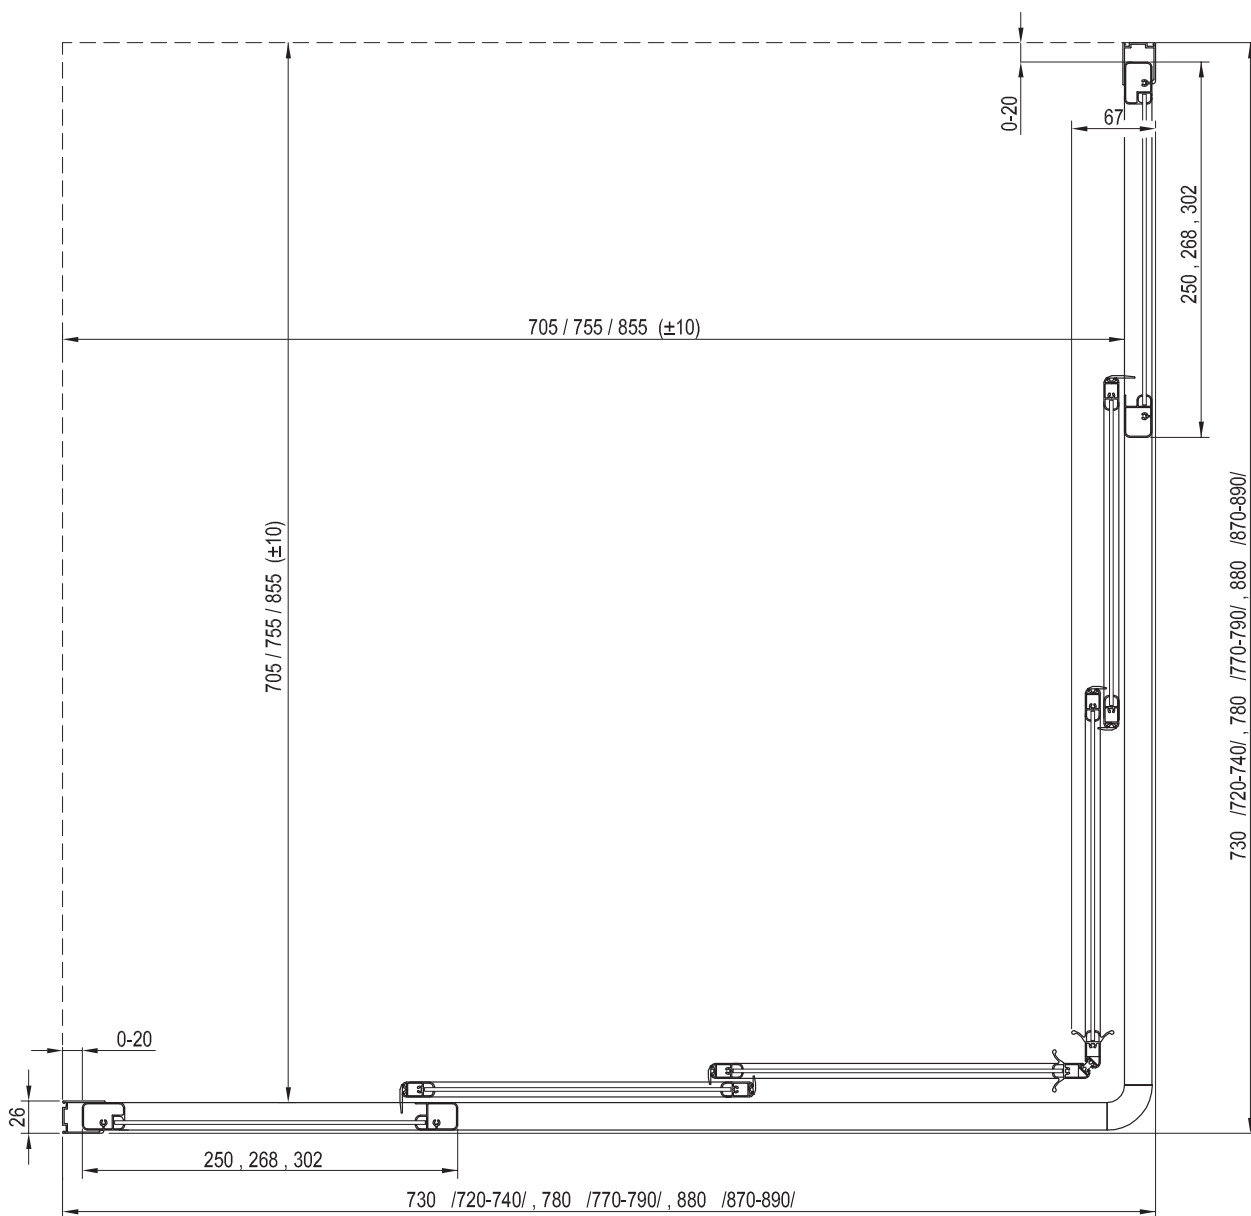

ravak®

Construction readiness for installing shower enclosures

The purpose of this manual is to assist in the installation of a floor-level shower enclosure in a sloped space. In this installation method, the shower enclosure must stand on a flat part of the floor outside the sloped area. The dimensions of the sloped area must be smaller than or equal to the internal dimensions of the shower enclosure (red dimensions).

Walk-In Corner
110x80 / 120x80 / 120 x 90

W Set
80 / 90 Wall / Corner

Walk-In

Walk-In Free

120 / 130 / 140 / 150 / 160

W Set

90 / 100 Free

Walk-In

Supernova

ASDP3
80 / 90 / 100

Supernova

SRV2
75 / 80 / 90 / 100

SRV2
75 / 80 / 90 / 100

Supernova

ASRV3
75 / 80 / 90

ASRV3
75 / 80 / 90

Supernova

ASDP3
80 / 90 / 100

APSS
75 / 80 / 90

Rozměr	A1	B1	A	B
75	860	710	-	710-755
80	760	760	770-805	760-805
90	860	860	870-905	860-905
100	960	760	970-1005	-

ravak[®]

RAVAK a. s.
Obecnická 285
261 01 Příbram 1
Czech Republic