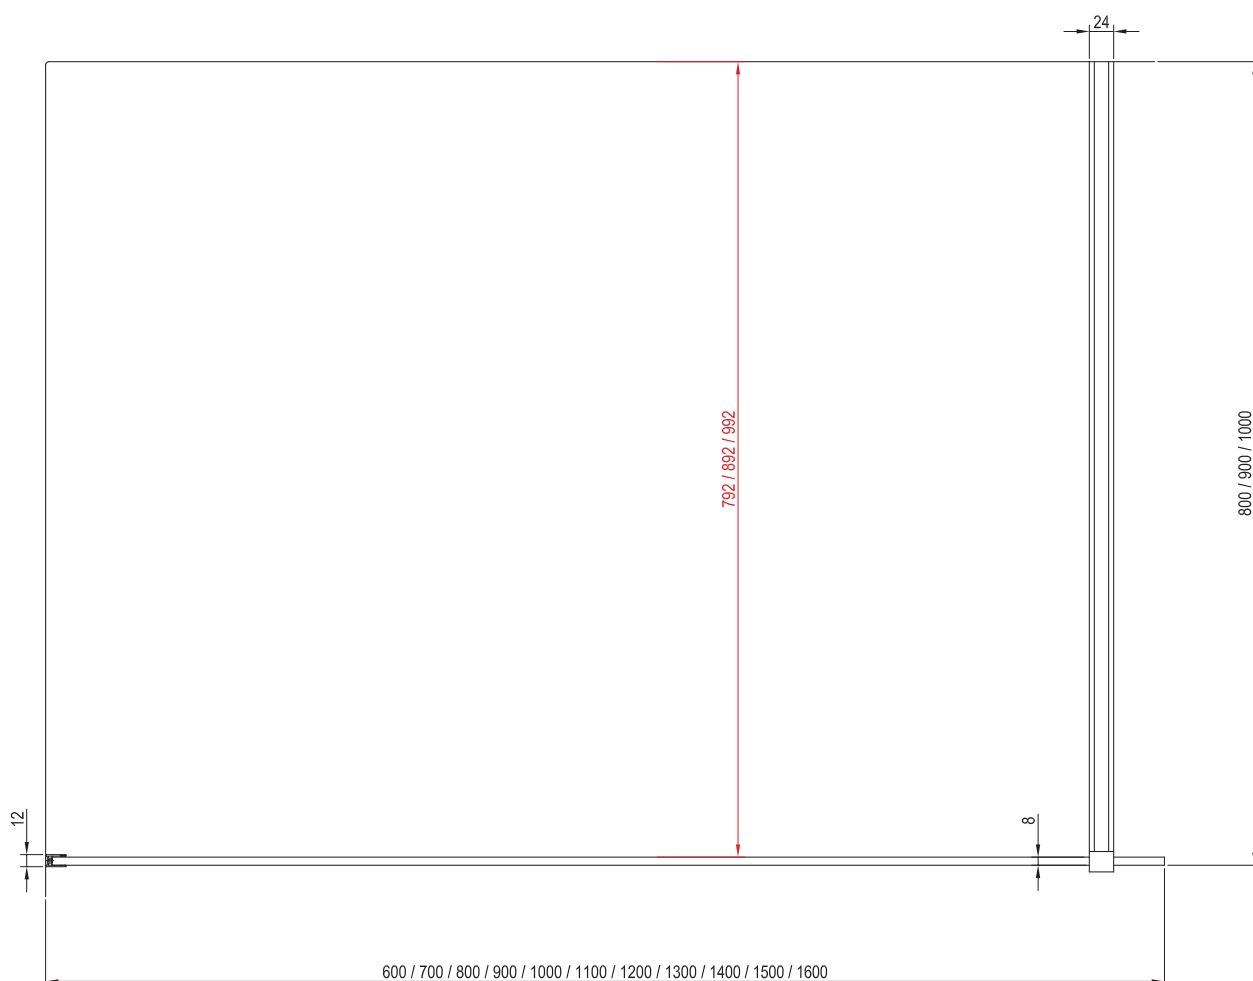

ravak®

Construction readiness for installing shower enclosures

The purpose of this manual is to assist in the installation of a floor-level shower enclosure in a sloped space. In this installation method, the shower enclosure must stand on a flat part of the floor outside the sloped area. The dimensions of the sloped area must be smaller than or equal to the internal dimensions of the shower enclosure (red dimensions).

Brilliant

BSDPS L

80×80 / 90×90 / 100×100 / 100×80 / 110×80 / 120×80 / 120×90

BSDPS	A	B	L1	L2	C	R	V	A1	B1
80 × 80	789 (789-795)	789 (783-795)	750	750	228	554	-	774 (±6)	774 (±6)
90 × 90	889 (883-895)	889 (883-895)	850	850	328	554	-	874 (±6)	874 (±6)
100 × 100	989 (983-995)	989 (983-995)	950	950	328	654	173	974 (±6)	974 (±6)
100 × 80	898 (983-995)	789 (789-795)	950	750	328	654	173	1074 (±6)	774 (±6)
110 × 80	1089 (1083-1095)	789 (783-795)	1050	750	428	654	173	1074 (±6)	774 (±6)
120 × 80	1189 (1183-1195)	789 (783-795)	1150	750	528	654	378	1174 (±6)	774 (±6)
120 × 90	1189 (1183-1195)	889 (883-895)	1150	750	528	654	378	1174 (±6)	874 (±6)

Brilliant

BSRV4
80 / 90 / 100

Walk-In

Walk-In Wall

60 / 70 / 80 / 90 / 100 / 110 / 120 / 130 / 140 / 150 / 160

W Set

80 / 90 / 100 Wall / Corner

Walk-In

Walk-In Corner
110x80 / 120x80 / 120 x 90

W Set
80 / 90 Wall / Corner

Walk-In

Walk-In Free

120 / 130 / 140 / 150 / 160

W Set

90 / 100 Free

Walk-In