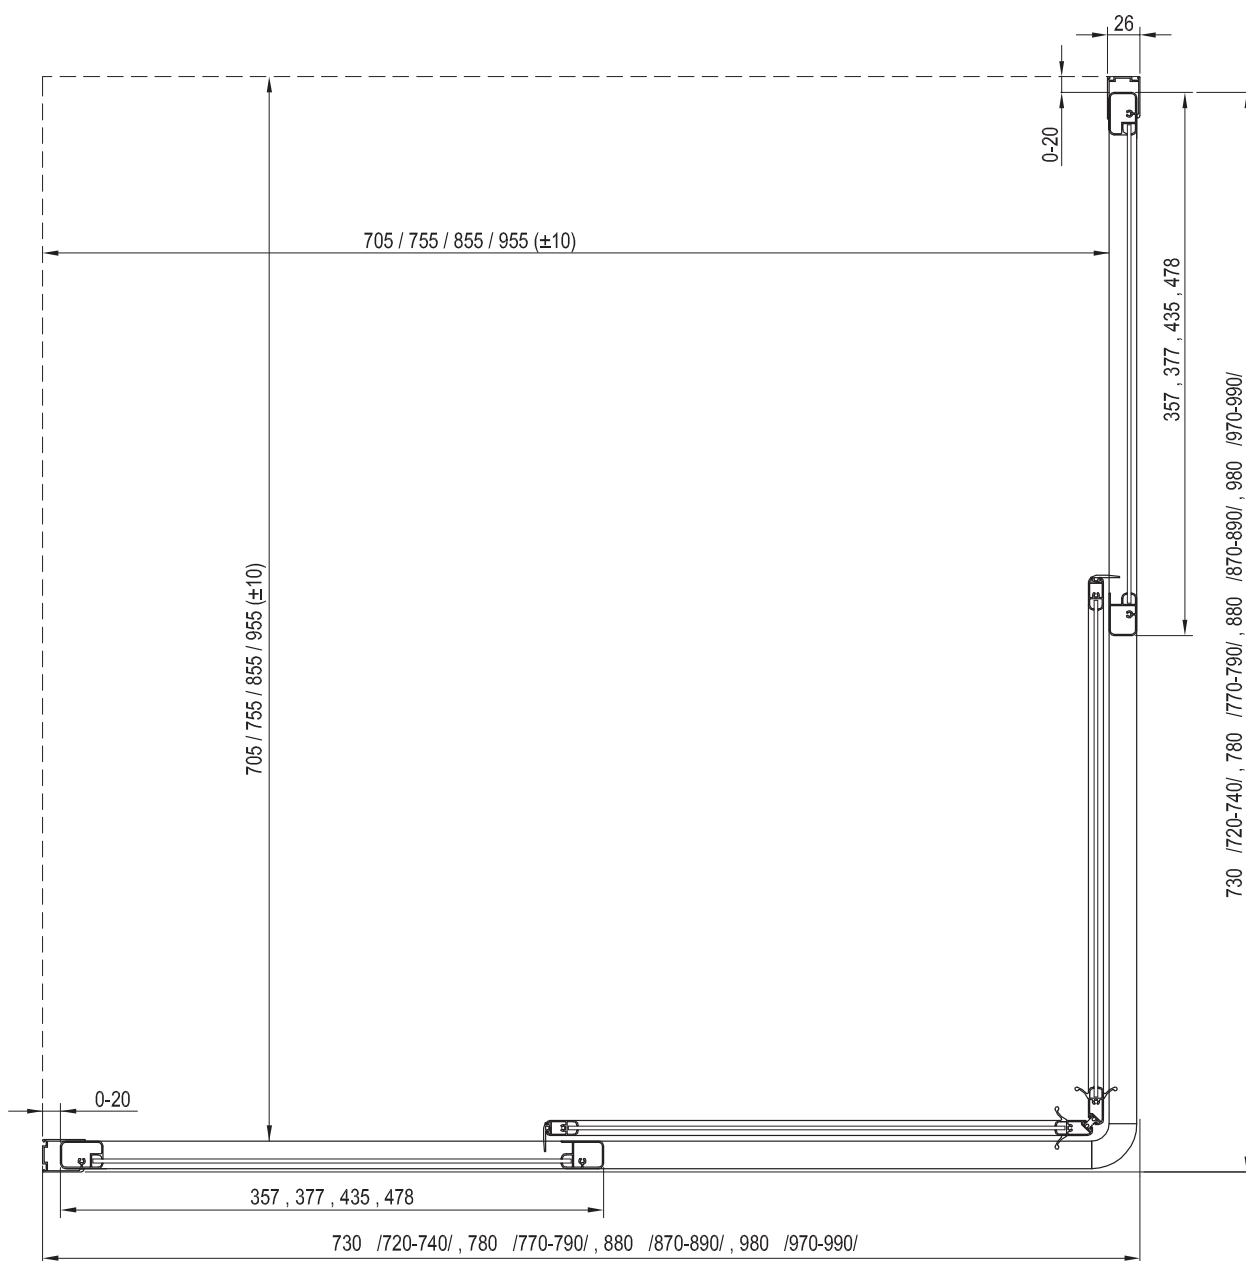

ravak®

Construction readiness for installing shower enclosures

The purpose of this manual is to assist in the installation of a floor-level shower enclosure in a sloped space. In this installation method, the shower enclosure must stand on a flat part of the floor outside the sloped area. The dimensions of the sloped area must be smaller than or equal to the internal dimensions of the shower enclosure (red dimensions).

Supernova

ASDP3
80 / 90 / 100

Supernova

SRV2
75 / 80 / 90 / 100

SRV2
75 / 80 / 90 / 100

Supernova

ASRV3
75 / 80 / 90

ASRV3
75 / 80 / 90

Supernova

ASDP3
80 / 90 / 100

APSS
75 / 80 / 90

Rozměr	A1	B1	A	B
75	860	710	-	710-755
80	760	760	770-805	760-805
90	860	860	870-905	860-905
100	960	760	970-1005	-

ravak[®]

RAVAK a. s.
Obecnická 285
261 01 Příbram 1
Czech Republic