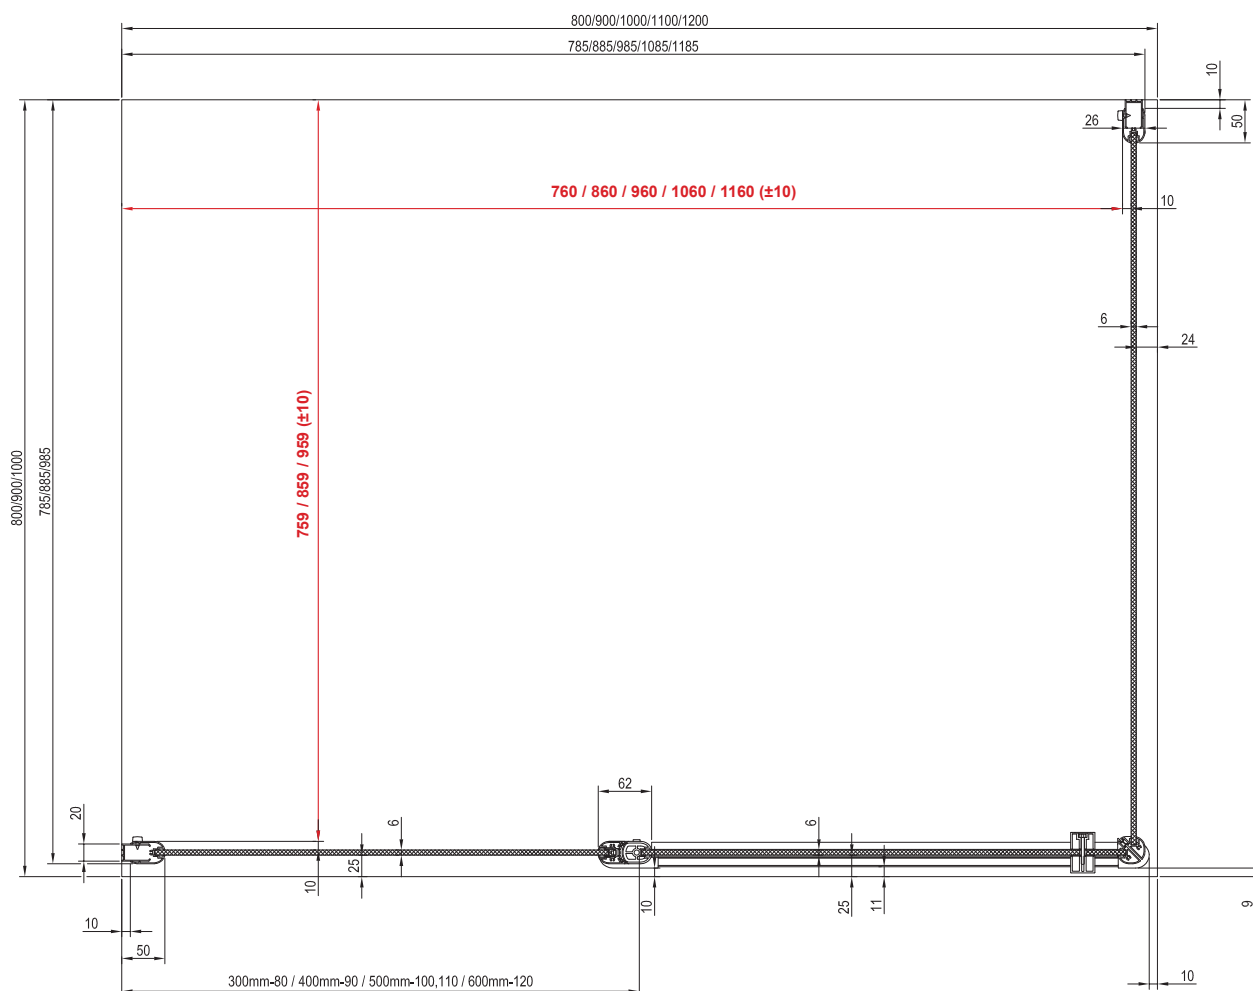

Chrome

CRV2
80 / 90 / 100 / 110 / 120

CPS
80 / 90 / 100