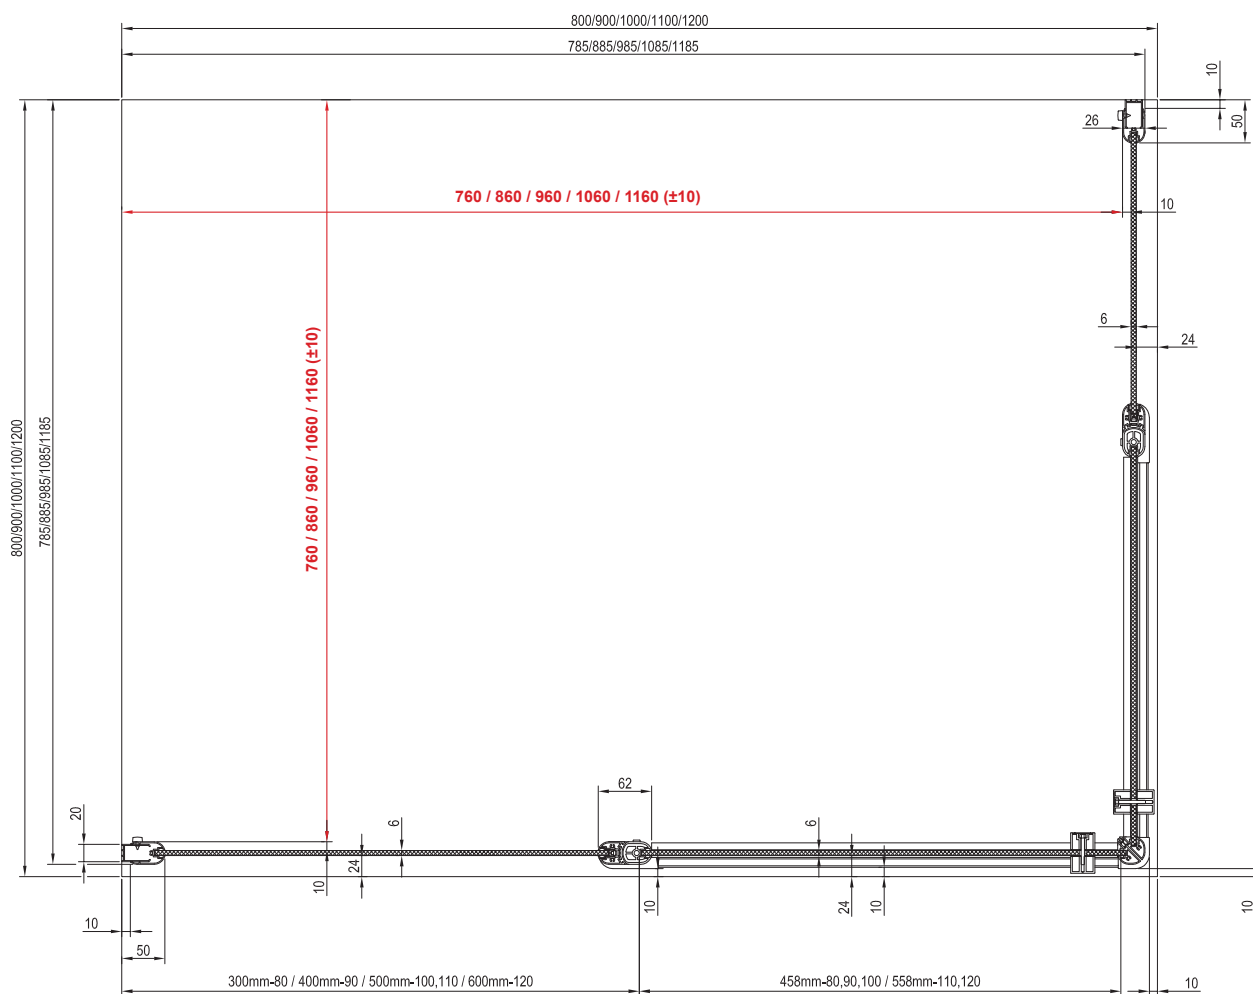

Chrome

CRV2
80 / 90 / 100 / 110 / 120

CRV2
80 / 90 / 100 / 110 / 120