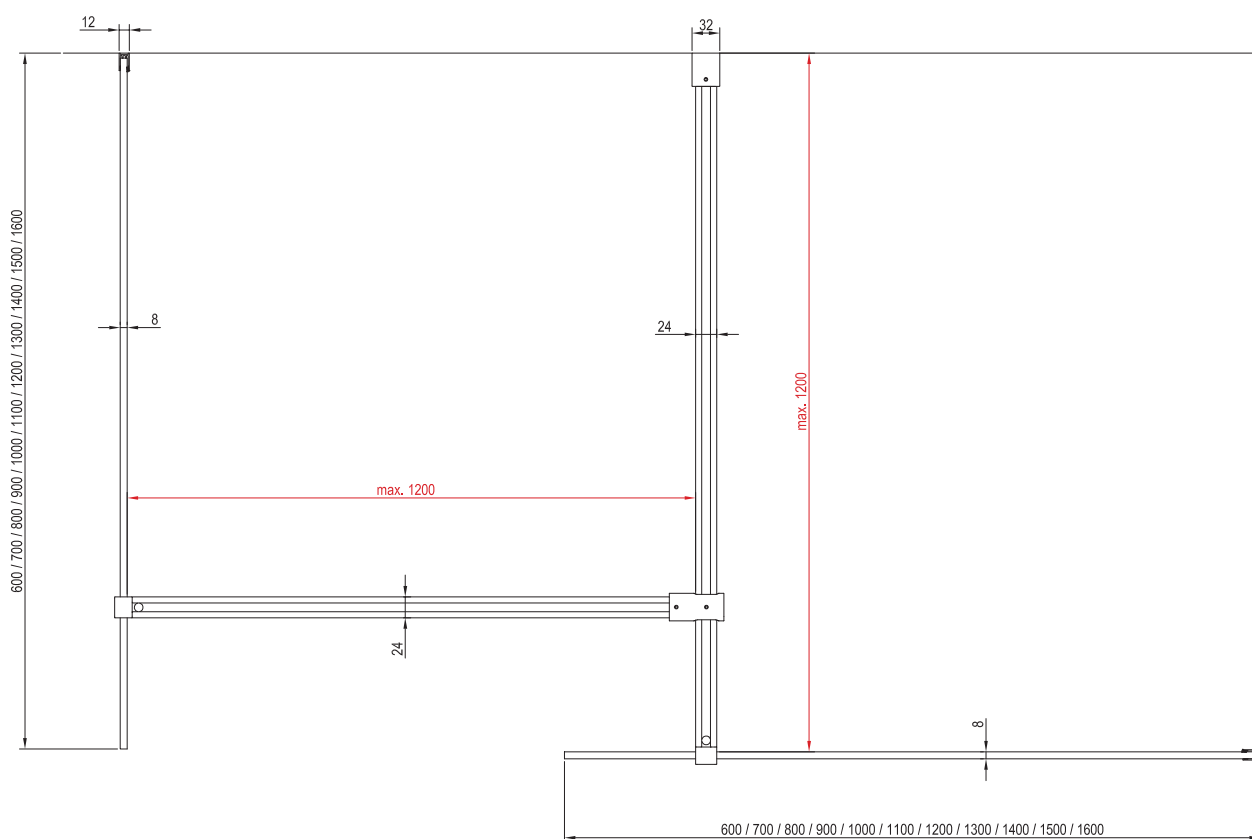

ravak®

Construction readiness for installing shower enclosures

The purpose of this manual is to assist in the installation of a floor-level shower enclosure in a sloped space. In this installation method, the shower enclosure must stand on a flat part of the floor outside the sloped area. The dimensions of the sloped area must be smaller than or equal to the internal dimensions of the shower enclosure (red dimensions).

Walk-In Corner
110x80 / 120x80 / 120 x 90

W Set
80 / 90 Wall / Corner

Walk-In

Walk-In Free

120 / 130 / 140 / 150 / 160

W Set

90 / 100 Free

Walk-In

Walk-In Double Wall

Walk-In Wall

60 / 70 / 80 / 90 / 100 / 110 / 120 / 130 / 140 / 150 / 160

Walk-In Wall

60 / 70 / 80 / 90 / 100 / 110 / 120 / 130 / 140 / 150 / 160

W Set Uni Free/Wall

W Set Uni Uni T spoj

Walk-In

Walk-In Wall Air
90 / 100 / 110 / 120

Matrix

MSDPS L

100 / 110 / 120 x 80 / 90 / 100

Matrix

MSDPS R

100 / 110 / 120 x 80 / 90 / 100