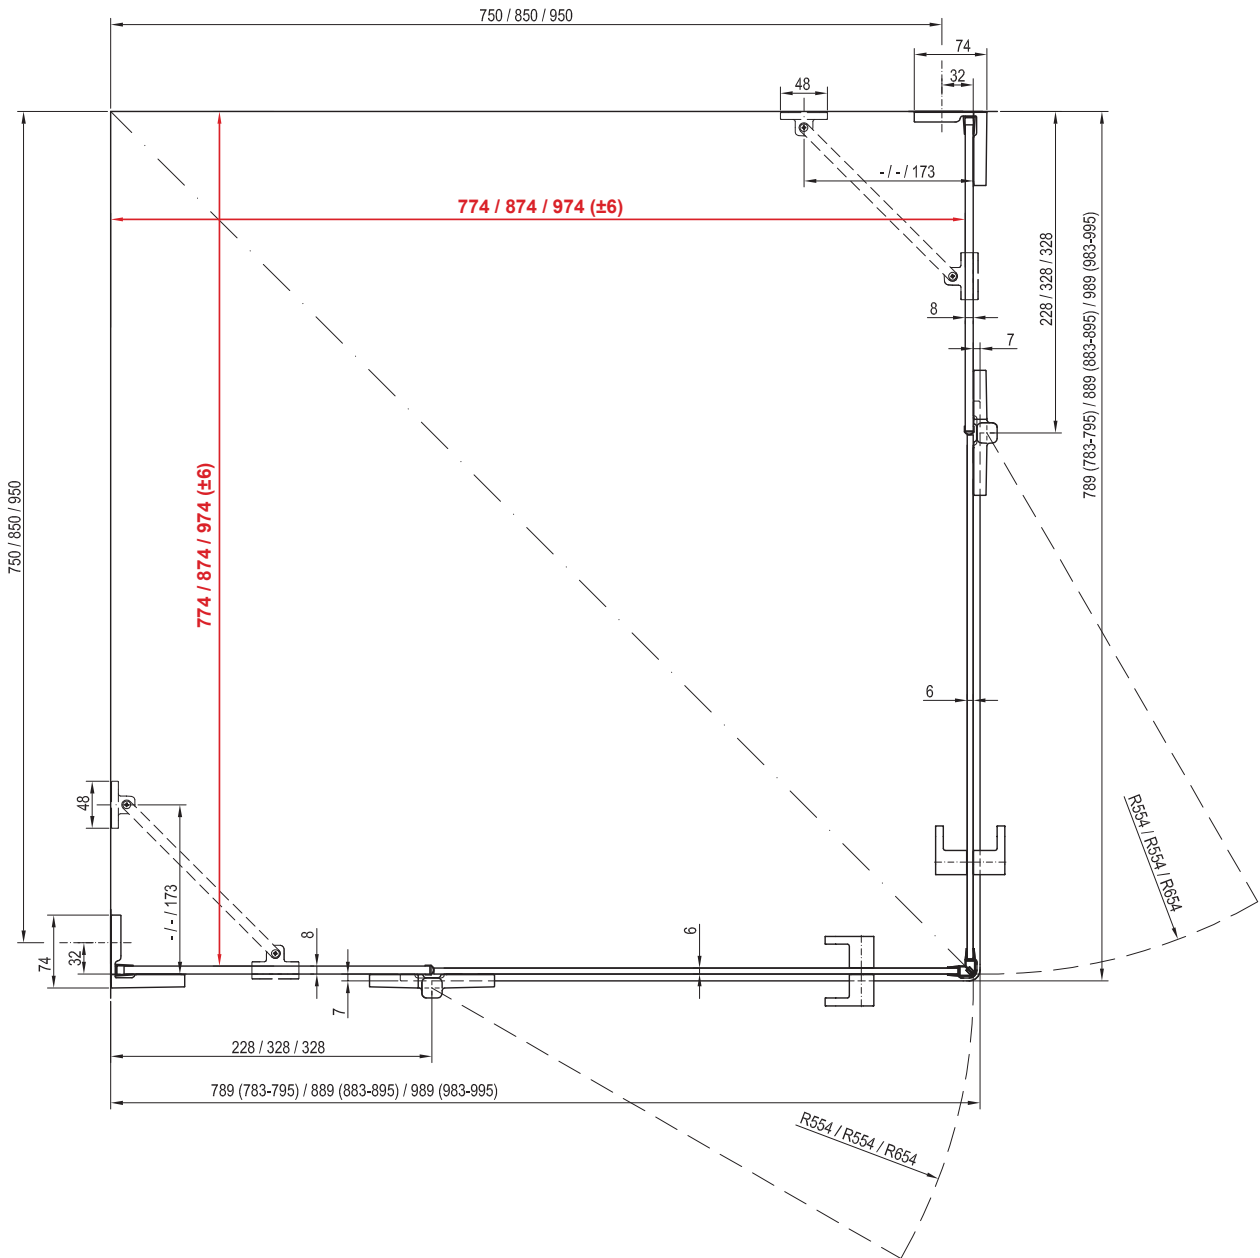

ravak®

Construction readiness for installing shower enclosures

The purpose of this manual is to assist in the installation of a floor-level shower enclosure in a sloped space. In this installation method, the shower enclosure must stand on a flat part of the floor outside the sloped area. The dimensions of the sloped area must be smaller than or equal to the internal dimensions of the shower enclosure (red dimensions).

Brilliant

BSDPS L

80×80 / 90×90 / 100×100 / 100×80 / 110×80 / 120×80 / 120×90

BSDPS	A	B	L1	L2	C	R	V	A1	B1
80 × 80	789 (789-795)	789 (783-795)	750	750	228	554	-	774 (±6)	774 (±6)
90 × 90	889 (883-895)	889 (883-895)	850	850	328	554	-	874 (±6)	874 (±6)
100 × 100	989 (983-995)	989 (983-995)	950	950	328	654	173	974 (±6)	974 (±6)
100 × 80	898 (983-995)	789 (789-795)	950	750	328	654	173	1074 (±6)	774 (±6)
110 × 80	1089 (1083-1095)	789 (783-795)	1050	750	428	654	173	1074 (±6)	774 (±6)
120 × 80	1189 (1183-1195)	789 (783-795)	1150	750	528	654	378	1174 (±6)	774 (±6)
120 × 90	1189 (1183-1195)	889 (883-895)	1150	750	528	654	378	1174 (±6)	874 (±6)

Brilliant

BSRV4
80 / 90 / 100

Walk-In

Walk-In Wall

60 / 70 / 80 / 90 / 100 / 110 / 120 / 130 / 140 / 150 / 160

W Set

80 / 90 / 100 Wall / Corner

Walk-In

Walk-In Corner
110x80 / 120x80 / 120 x 90

W Set
80 / 90 Wall / Corner

Walk-In

Walk-In Free

120 / 130 / 140 / 150 / 160

W Set

90 / 100 Free

Walk-In