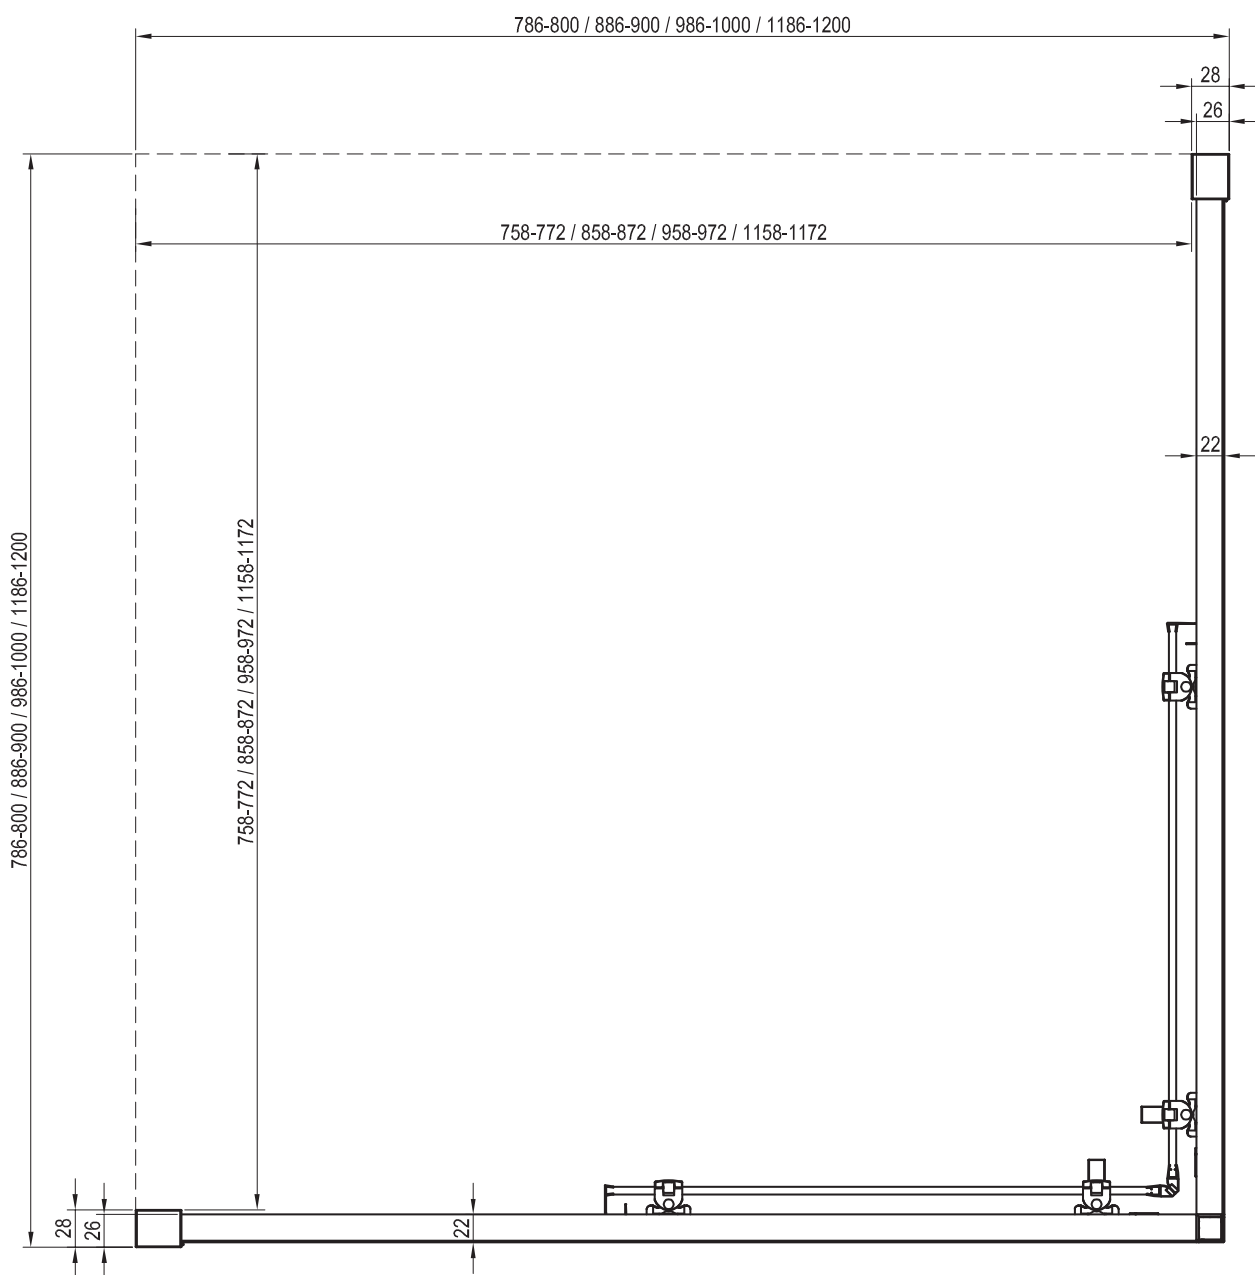

Blix Slim

BLSRV2K
80 / 90 / 100 / 120

BLSRV2K
80 / 90 / 100 / 120