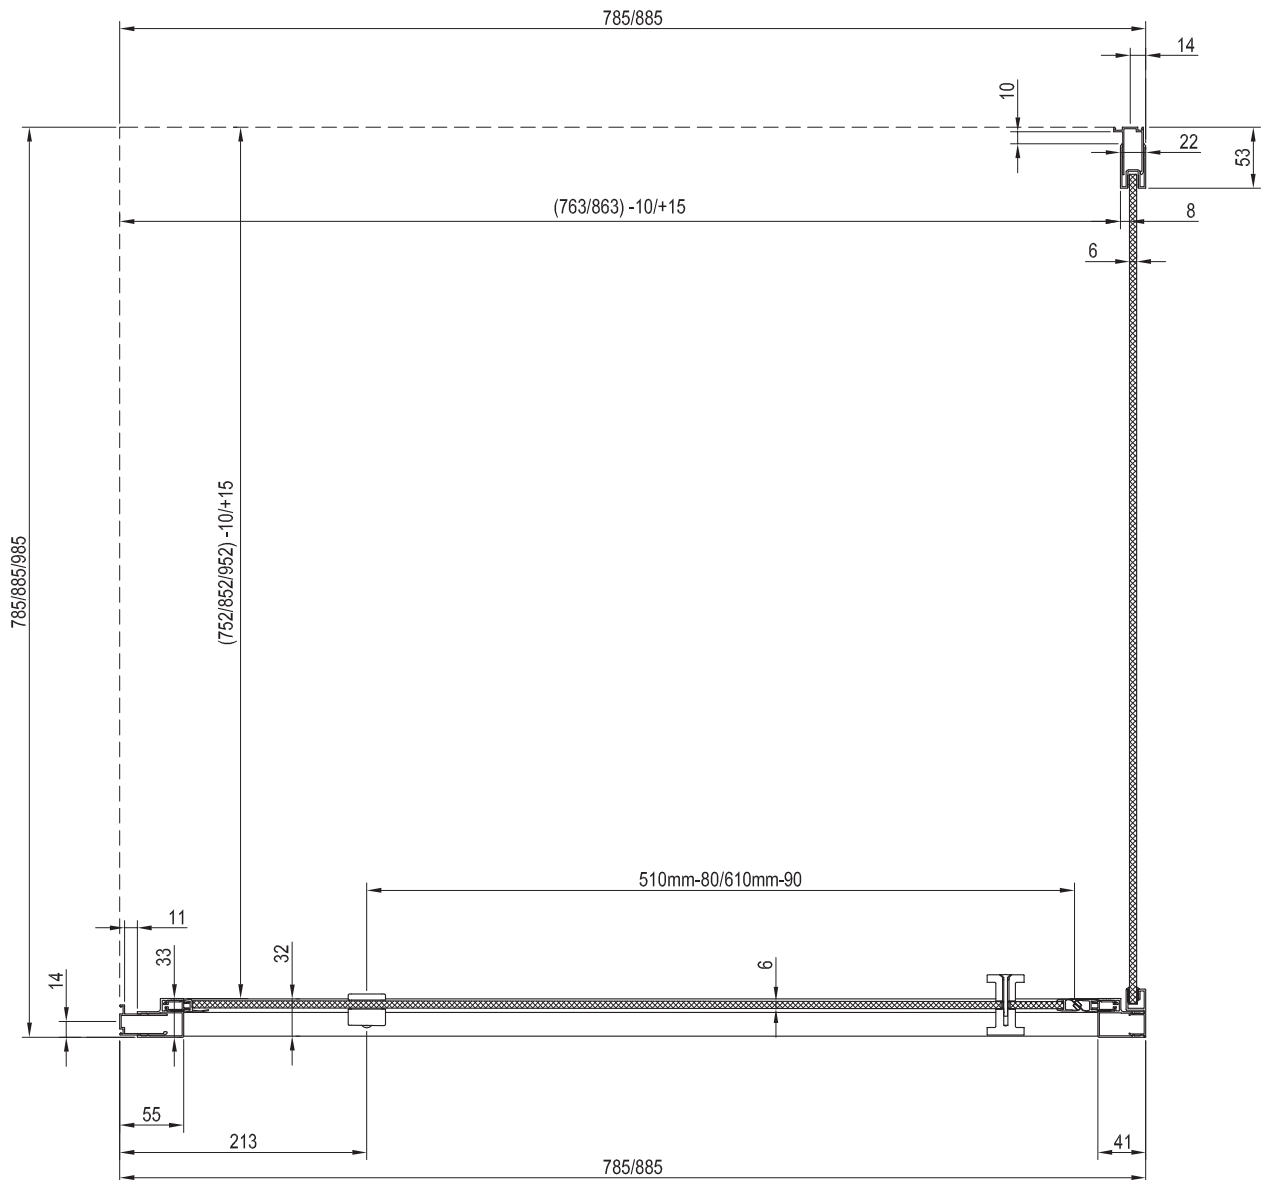

Nexty

NDOP1
80 / 90

NPSS
80 / 90 / 100