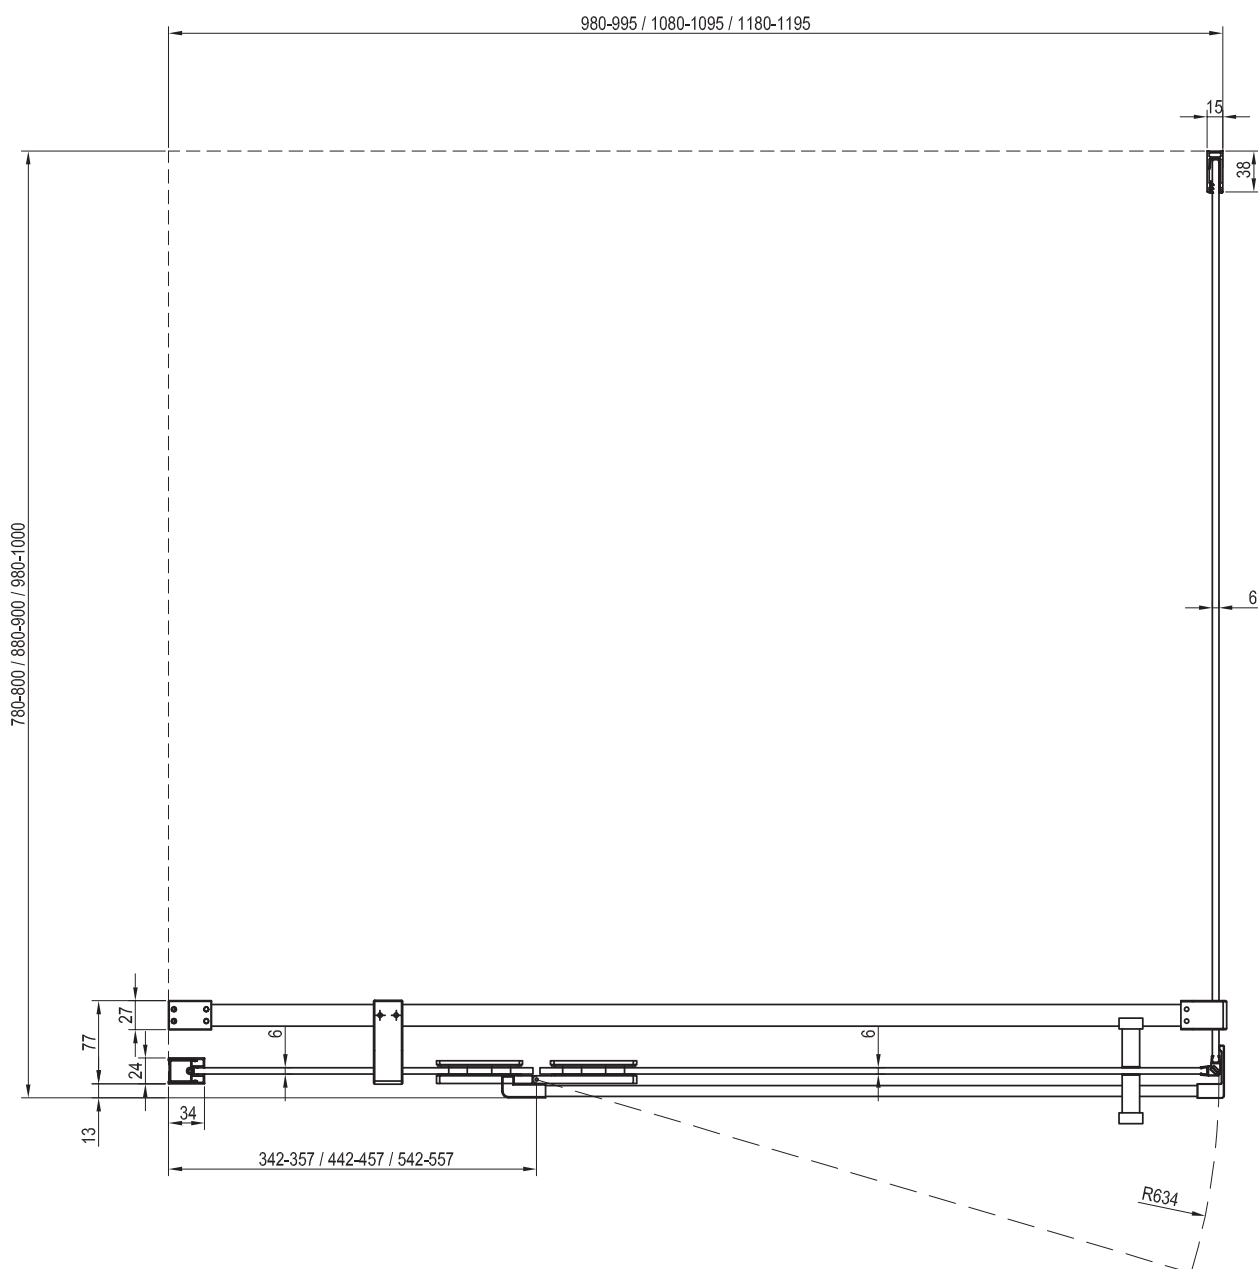

Cool!

COSD2
100 / 110 / 120

COPS
80 / 90 / 100