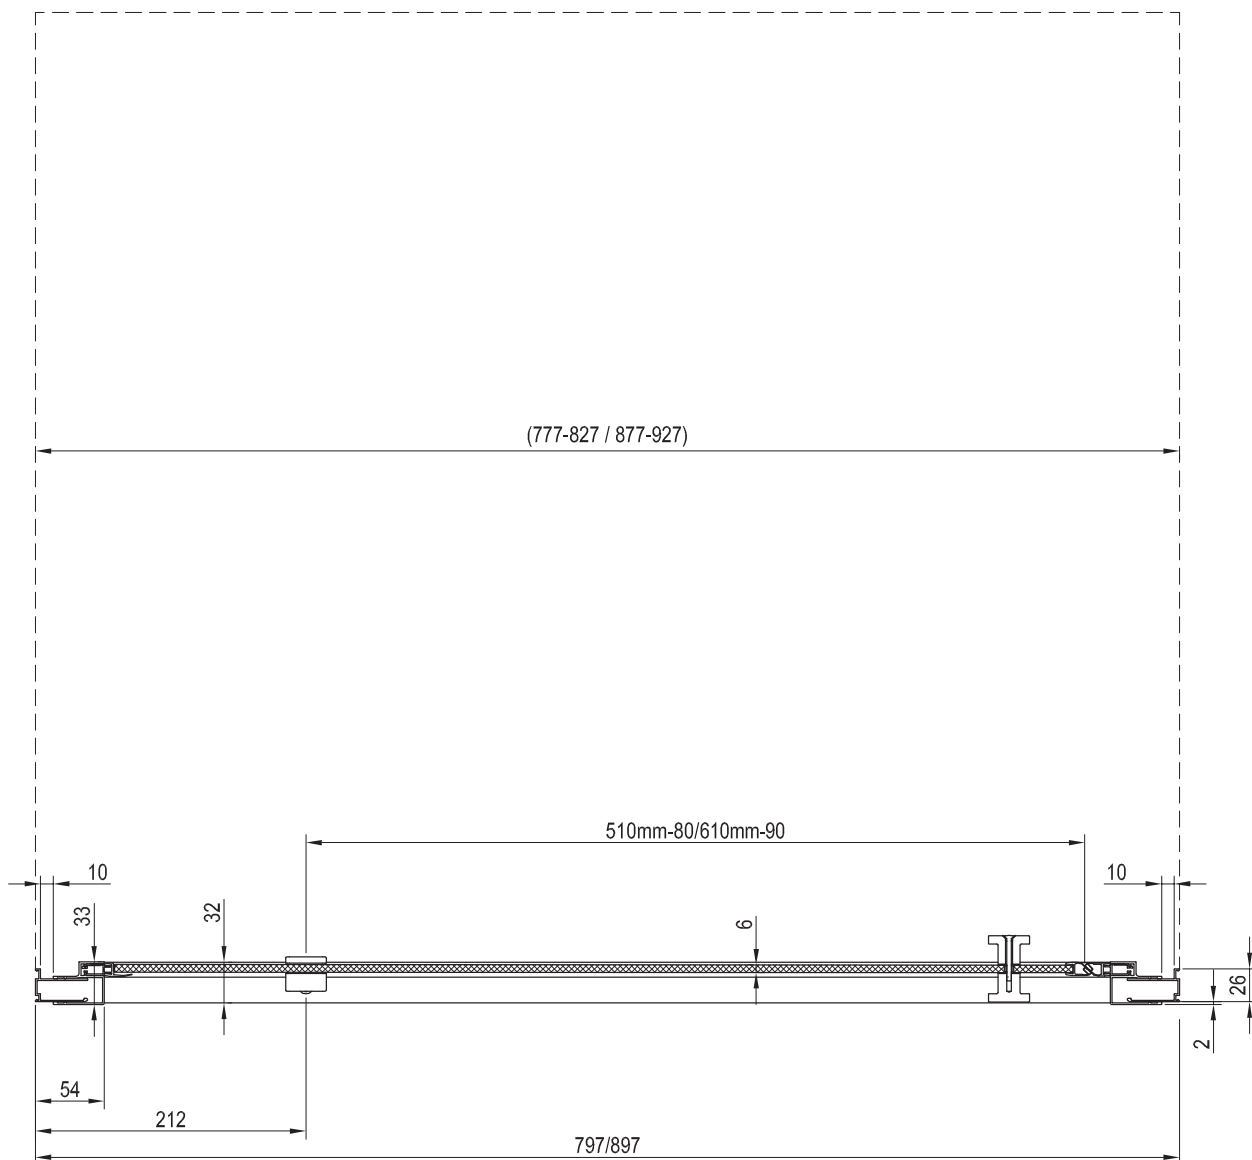

Nexty

NDOP1
80 / 90