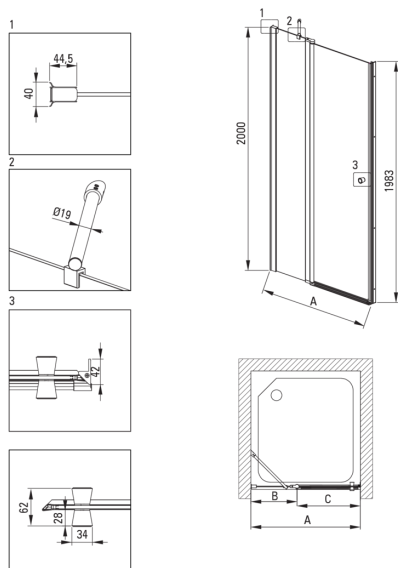

### Shower door

Width [mm]	1000
Height [mm]	2000
Glass thickness [mm]	6
Glass finish	transparent
installation	to be completed with KTS walk-in, to be completed with KTS doors
Active cover	Yes

### Features:

- Important! For recessed installation, be sure to buy the appropriate KTS\_N00X or KTS\_000X profile
- Active Cover coating
- TOTALWHITE transparent glass
- Profiles leveling the curvature of the walls
- Covering of assembly elements
- Possibility to install the cabin without a shower tray, directly on the tiles
- Dedicated cleaning agent, safe for cleaned surfaces
- Dedicated to Active Cover surfaces
- Reversible door that allows the cabin to be mounted on the right or left side
- The profile system makes it possible to reduce the curvature of the walls
- Hydrophobic Active-Cover coating that makes it easier for water to run off the glass
- Safe and durable tempered glass
- Only the best materials, the quality of which has been confirmed by laboratory tests
- Precise door closing through lifting hinges
- The railings give the structure rigidity
- Resistance to impacts, chemicals and stains in accordance with PN-EN 14428+A1:2008 norm, confirmed by tests of the Institute of Ceramics and Building Materials

Model	Size [mm]	A [mm]	B [mm]	C [mm]	A+XKCO0PX02	A+KTS_X22X
KTSUX42P + KTS_X00X	800x2000	775-800	255-280	520	820-860	800-830
KTSUX41P + KTS_X00X	900x2000	875-900	355-380	520	920-960	900-930
KTSUX43P + KTS_X00X	1000x2000	975-1000	405-430	570	1020-1060	1000-1030
KTSUX44P + KTS_X00X	1100x2000	1075-1100	455-480	620	1120-1160	1100-1130
KTSUX45P + KTS_X00X	1200x2000	1175-1200	505-530	670	1220-1260	1200-1230