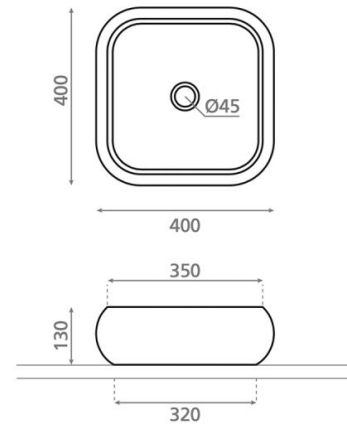

Domed 40

Ref. 00611

400 x 400 x 130 mm

Features

Dark grey stone washbasin.
Topcounter. Square. Peso neto 27 kg.
Peso bruto 28 kg.

Available colors: