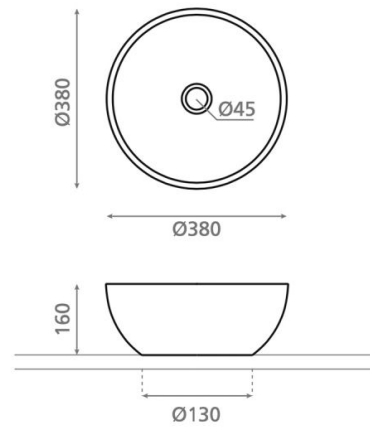

Domed Bowl

Ref. 00615

380 x 160 mm

Features

Dark grey stone washbasin.
Topcounter. Circular. 380 x 160
mm. Net weight 11 kg. Gross weight 12
kg.

Available colors: