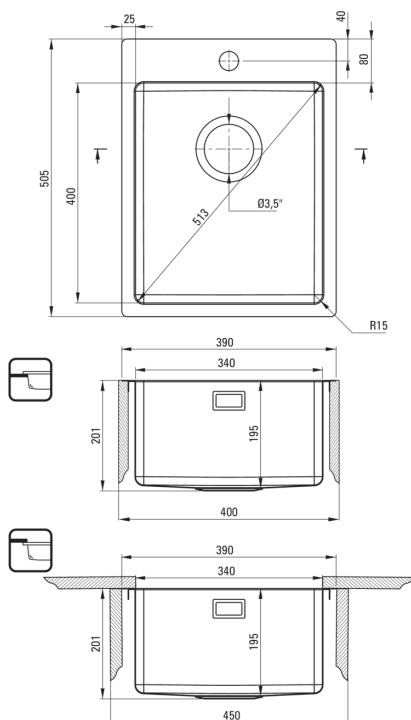

OLFATO PRECIOUS

Steel sink, 1-bowl

Product code: ZPO_D10E

EAN: 5907650869559

Color: titanium

Warranty [years]: 2

Sink

Finish	steel
Surface type	brushed
Material	steel 304
Installation method	flush, under mounted, inset
Number of bowls	1
Minimum cabinet width [mm]	400
Width [mm]	505
Length [mm]	390
Height [mm]	200
Bowl depth [mm]	200
Cut-out length [mm]	370
Cut-out width [mm]	485
Cut-out length [mm]	340
Cut-out width [mm]	400
Steel thickness [mm]	1
Reversible	Yes
Equipped with accessories	Yes
Number of holes	1

Sink waste kit

Finish	titanium
Plug type	manual
Low siphon/ space saver	Yes
Possibility to connect a dishwasher/ washing machine	Yes

Features:

- High-strength stainless steel
- The sink is equipped with fittings with a connection to the dishwasher
- Natural antiseptic properties of steel
- Space-saving siphon which facilitates e.g. sorting waste
- Dedicated cleaning agent, safe for cleaned surfaces