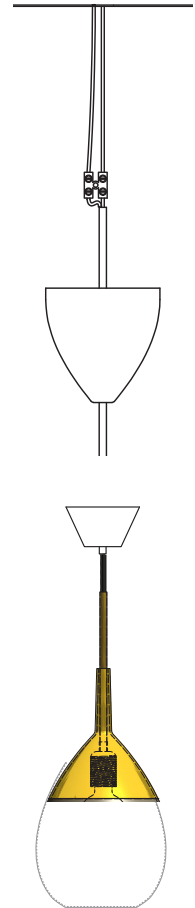

EBB & FLOW

Technical information

Lute Pendant Lamp

Ø22, Ø31

IP20

E27, Max 25W

This lamp must be fitted and installed by a qualified electrician to avoid hazard.

In some countries, electrical installation work may only be carried out by an authorised electrical contractor.

Contact your local electricity authority for advice.

If the external flexible cord is damaged, it shall be exclusively replaced by the manufacturer.

The main voltage written in the technical information shall not be exceeded.

For any questions about your EBB & FLOW product, please contact your local dealer or info@ebbandflow.dk.

EBB & FLOW

Technical information

Lute Pendant Lamp

Ø22, Ø31

IP20

E27, Max 25W

This lamp must be fitted and installed by a qualified electrician to avoid hazard.