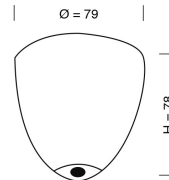

Ø18CM

37CM
incl
fitting

PRODUCT:

FUTURA PENDANT LAMP, LARGE

PRODUCT NUMBER:

LA101433

DESCRIPTION:

Futura pendant lamp, rust with rust metallic band

MATERIALS:

Mouthblown glass shade, E27 black bakelite fitting and brass metal ceiling rose.

WIRE:

Round gold woven textile cord 2x0,75mm².

Cord length 200cm

CLASS:

1 IP20 Voltage 220V-240V - 50Hz

ENERGY CLASS:

All Classes

BULB:

E27 max 25W, LED - CFL - I

WEIGHT:

Net weight: 1,4kgs

Weight incl packaging: 2,6kgs

Dimensions, incl packaging: 58cm x 28cm x 28cm