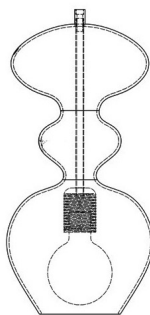

Ø18CM

37CM
incl
fitting

PRODUCT:

FUTURA PENDANT LAMP, LARGE

PRODUCT NUMBER:

LA101433

DESCRIPTION:

Futura pendant lamp, rust with rust metallic band

TYPE:

Pendant

EAN CODE:

5711863106017

COUNTRY OF ORIGIN:

Denmark

CUSTOMS TARIFF CODE:

9405.40.9500

MATERIALS:

Mouthblown glass shade, E27 black bakelite fitting and brass metal ceiling rose.

WIRE:

Round gold woven textile cord 2x0,75mm².

Cord length 200cm

CLASS:

1 IP20 Voltage 220V-240V - 50Hz

ENERGY CLASS:

All Classes

BULB:

E27 max 25W, LED - CFL - I

WEIGHT:

Net weight: 1,4kgs

Weight incl packaging: 2,6kgs

Dimensions, incl packaging: 58cm x 28cm x 28cm