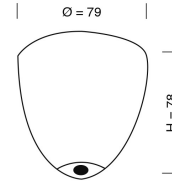

# EBB&FLOW

Ø19CM

32  
CM

Twisted silver Woven textile cord 3x0,75mm<sup>2</sup>.

Cord length 200cm

CLASS:

1 IP20 Voltage 220V-240V - 50Hz

ENERGY CLASS:

All Classes

BULB:

E27 max 25W, LED - CFL - I

WEIGHT:

Net weight: 1.5kgs

Weight incl packaging: 2.5kgs

Dimensions, incl packaging: 40cm x 28cm x 28cm