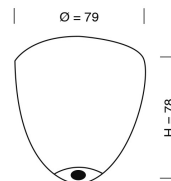

Ø14CM

27CM  
incl  
fitting

**PRODUCT:**

**LUTE PENDANT LAMP**

PRODUCT NUMBER:

LA101480

DESCRIPTION:

Lute pendant lamp, clear with platinum

MATERIALS:

Mouth-blown glass shade, E14 black bakelite fitting and silver metal ceiling rose.

WIRE:

Round silver woven textile cord 2x0,75mm<sup>2</sup>.

Cord length 200cm

CLASS:

1 IP20 Voltage 220V-240V - 50Hz

ENERGY CLASS:

All Classes

BULB:

E14 max 25W, LED - CFL - I

WEIGHT:

Net weight: 0.7kgs

Weight incl packaging: 1.7kgs

Dimensions, incl packaging: 39cm x 23cm x 23cm