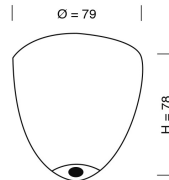

Ø18CM

37CM
incl
fitting

PRODUCT:

FUTURA PENDANT LAMP, LARGE

PRODUCT NUMBER:

LA101411

DESCRIPTION:

Futura pendant lamp, forest green with green metallic band

MATERIALS:

Mouthblown glass shade, E27 black bakelite fitting and brass metal ceiling rose.

WIRE:

Round gold woven textile cord 2x0,75mm².

Cord length 200cm

CLASS:

1 IP20 Voltage 220V-240V - 50Hz

ENERGY CLASS:

All Classes

BULB:

E27 max 25W, LED - CFL - I

WEIGHT:

Net weight: 1,4kgs

Weight incl packaging: 2,6kgs

Dimensions, incl packaging: 58cm x 28cm x 28cm