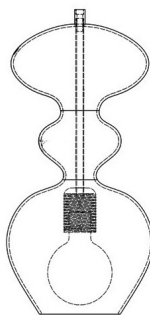

Ø18CM

37CM
incl
fitting

PRODUCT:

FUTURA PENDANT LAMP, LARGE

PRODUCT NUMBER:

LA101411

DESCRIPTION:

Futura pendant lamp, forest green with green metallic band

TYPE:

Pendant

EAN CODE:

5711863105812

COUNTRY OF ORIGIN:

Denmark

CUSTOMS TARIFF CODE:

9405.40.9500

MATERIALS:

Mouthblown glass shade, E27 black bakelite fitting and brass metal ceiling rose.

WIRE:

Round gold woven textile cord 2x0,75mm².

Cord length 200cm

CLASS:

1 IP20 Voltage 220V-240V - 50Hz

ENERGY CLASS:

All Classes

BULB:

E27 max 25W, LED - CFL - I

WEIGHT:

Net weight: 1,4kgs

Weight incl packaging: 2,6kgs

Dimensions, incl packaging: 58cm x 28cm x 28cm