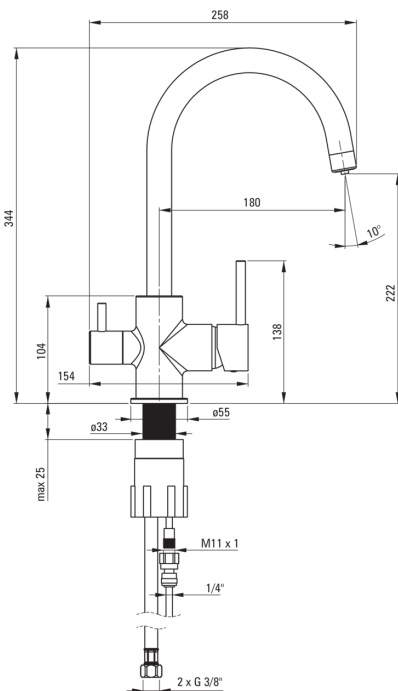

# Kitchen tap, with water filter connection

Product code: BCH\_N64M

EAN: 5908212089422

Color: nero

Warranty [years]: 7

## Mixer cartridge

Ceramic cartridge size	35 mm
------------------------	-------

## Spout

Spout type	swivel
Mixer spout range [mm]	180
Material	brass

## Connecting hose

Length [mm]	450
Installation thread	3/8"
Connection thread	M10