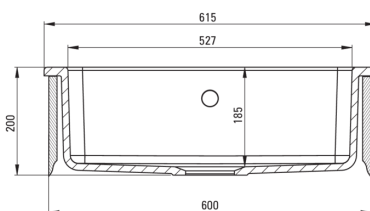

SABOR

Ceramic sink, 1-bowl

Product code: ZCB_610H

EAN: 5907650861065

Color: white

Warranty [years]: 2

Sink

Finish	white
Surface type	shine
Material	ceramic
Installation method	farmhouse
Number of bowls	1
Minimum cabinet width [mm]	600
Width [mm]	485
Length [mm]	615
Height [mm]	200
Bowl depth [mm]	185
Equipped with accessories	Yes
Number of holes	0
Number of pre-drilled holes	0

Sink waste kit

Finish	steel
Plug type	manual
Low siphon/ space saver	Yes
Possibility to connect a dishwasher/ washing machine	Yes

Features:

- ATTENTION! Before cutting a hole in the tabletop to install the sink, take into account the actual dimensions of the model you purchased.
- The sink is equipped with fittings with a connection to the dishwasher
- Hard and durable ceramics does not lose its properties with long use
- Space-saving siphon which facilitates e.g. sorting waste
- Dedicated cleaning agent, safe for cleaned surfaces