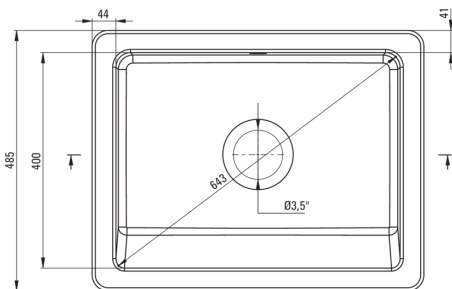

SABOR

Ceramic sink, 1-bowl

Product code: ZCB_610H

EAN: 5907650861065

Color: white

Warranty [years]: 2

Sink

Finish	white
Surface type	shine
Material	ceramic
Installation method	farmhouse
Number of bowls	1
Minimum cabinet width [mm]	600
Width [mm]	485
Length [mm]	615
Height [mm]	200
Bowl depth [mm]	185
Equipped with accessories	Yes
Number of holes	0
Number of pre-drilled holes	0

Sink waste kit

Finish	steel
Plug type	manual
Low siphon/ space saver	Yes
Possibility to connect a dishwasher/ washing machine	Yes

Features:

- ATTENTION! Before cutting a hole in the tabletop to install the sink, take into account the actual dimensions of the model you purchased.
- The sink is equipped with fittings with a connection to the dishwasher
- Hard and durable ceramics does not lose its properties with long use
- Space-saving siphon which facilitates e.g. sorting waste
- Dedicated cleaning agent, safe for cleaned surfaces