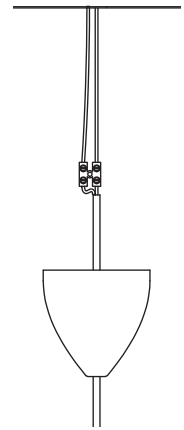

EBB & FLOW

Technical information

Futura Pendant Lamp
Ø11

IP20
G9, max 4W
LED only

Do not use halogen bulbs.

This lamp must be fitted and installed by a qualified electrician to avoid hazard.

In some countries, electrical installation work may only be carried out by an authorised electrical contractor.

Contact your local electricity authority for advice.

If the external flexible cord is damaged, it shall be exclusively replaced by the manufacturer.

The main voltage written in the technical information shall not be exceeded.

For any questions about your EBB & FLOW product, please contact your local dealer or info@ebbandflow.dk.

EBB & FLOW

Technical information

Futura Pendant Lamp
Ø11

IP20
G9, max 4W
LED only

Do not use halogen bulbs.