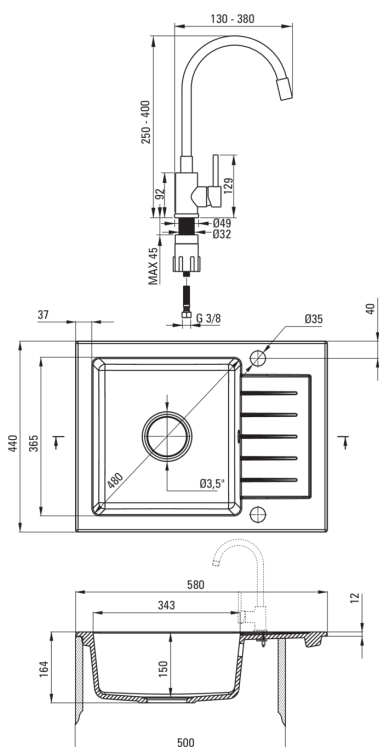

ZORBA

Granite sink with tap, 1-bowl with drainer

 deante

Product code: ZQZC211A

EAN: 5907650835516

Color: graphite

Warranty [years]: 18

Sink

Finish	graphite
Surface type	matte
Material	granite
Installation method	inset
Number of bowls	1
Minimum cabinet width [mm]	500
Width [mm]	440
Length [mm]	580
Height [mm]	164
Bowl depth [mm]	150
Cut-out length [mm]	560
Cut-out width [mm]	420
Reversible	Yes
Equipped with accessories	Yes
Number of holes	2
Number of pre-drilled holes	0
Hydrophobicity	Yes

Sink waste kit

Finish	steel
Plug type	automatic
Low siphon/ space saver	Yes
Possibility to connect a dishwasher/ washing machine	Yes

Mixer

Finish	steel, black
Mixer type	single-handle, mixer
Installation method	standing
Acoustic group [db]	I (x ≤ 20)

Mixer cartridge

Ceramic cartridge size	35 mm
------------------------	-------

Spout

Spout type	elastic
Mixer spout range [mm]	380

Aerator

Aerator type	honeycomb
Aerator size	M22

Connecting hose

Length [mm]	350
Installation thread	3/8"
Connection thread	M10