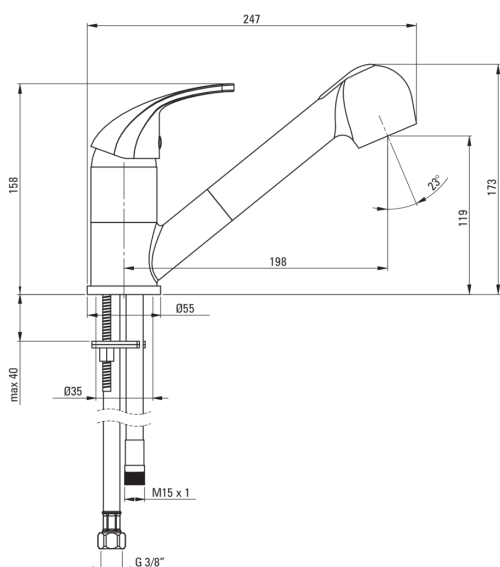

PEPE Kitchen tap

Product code: BDP_271M

EAN: 5907650801559

Color: graphite

Warranty [years]: 7

Mixer

Finish	graphite
Material	brass
Mixer type	mixer, single-handle
Installation method	standing
Acoustic group [db]	1 ($x \leq 20$)
Check valves	Yes

Mixer cartridge

Ceramic cartridge size	40 mm
------------------------	-------

Spout

Spout type	pull-out
Mixer spout range [mm]	198
Material	metal

Connecting hose

Length [mm]	450
Installation thread	3/8"
Connection thread	M10

Hose

Length [mm]	1200
-------------	------

Hand shower

Number of functions	2
---------------------	---

Features:

- The mixer body is made of the highest quality brass
- The mixer with functional pull-out spout
- 2-function hand shower (rain and air stream)
- 45 cm connection hoses included
- The mixer is equipped with non-return valves so that the mixed water does not flow back into the installation
- The mixer is equipped with a stream aerator
- Only the best materials, the quality of which has been confirmed by laboratory tests
- The offer includes a cleaning agent for fixtures in all colors