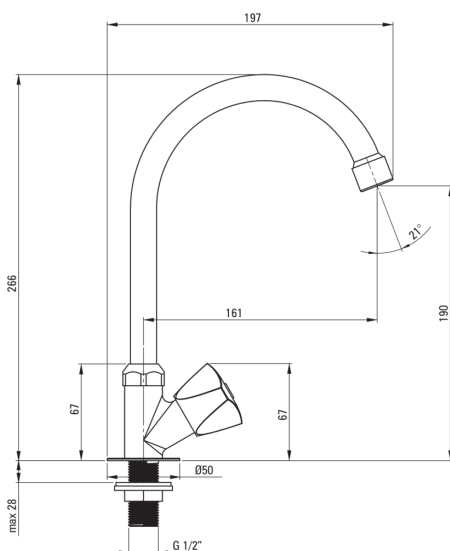

Kitchen tap

Product code: BEZ_062L

EAN: 5907650873648

Color: chrome

Warranty [years]: 2

Mixer

Finish	chrome
Material	brass, stainless steel
Mixer type	for cold water, for mixed water
Installation method	standing
Acoustic group [db]	II (20 < x ≤ 30)

Mixer cartridge

Ceramic cartridge size	1/2"
------------------------	------

Spout

Spout type	swivel
Mixer spout range [mm]	158
Material	stainless steel

Aerator

Aerator type	honeycomb
Aerator size	M24

Features:

- The mixer body is made of the highest quality brass
- The mixer is equipped with a stream aerator
- Universal tap for cold or mixed water
- The mounting sleeve facilitates the installation of the mixer
- Only the best materials, the quality of which has been confirmed by laboratory tests
- The offer includes a cleaning agent for fixtures in all colors