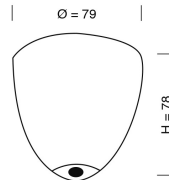

Ø11CM

24CM  
incl  
fitting

**PRODUCT:**

**FUTURA PENDANT LAMP, SMALL**

**PRODUCT NUMBER:**

LA101423

**DESCRIPTION:**

Futura pendant lamp, deep blue with blue metallic band

**MATERIALS:**

Mouthblown glass shade, metal pipe, G9 fitting with metal casing, and silver metal ceiling rose.

**WIRE:**

Round silver woven textile cord 2x0,75mm<sup>2</sup>.

Cord length 200cm

**CLASS:**

1 IP20 Voltage 220V-240V - 50Hz

**ENERGY CLASS:**

A++

**BULB:**

G9 max 4W - LED only

**WEIGHT:**

Net weight: 0,7kgs

Weight incl packaging: 1,3kgs

Dimensions, incl packaging: 43cm x 21cm x 21cm