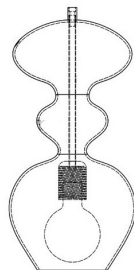

Ø11CM

24CM  
incl  
fitting

**PRODUCT:**

**FUTURA PENDANT LAMP, SMALL**

**PRODUCT NUMBER:**

LA101423

**DESCRIPTION:**

Futura pendant lamp, deep blue with blue metallic band

**TYPE:**

Pendant

**EAN CODE:**

5711863105904

**COUNTRY OF ORIGIN:**

Denmark

**CUSTOMS TARIFF CODE:**

9405.40.9500

**MATERIALS:**

Mouthblown glass shade, metal pipe, G9 fitting with metal casing, and silver metal ceiling rose.

**WIRE:**

Round silver woven textile cord 2x0,75mm<sup>2</sup>.

Cord length 200cm

**CLASS:**

1 IP20 Voltage 220V-240V - 50Hz

**ENERGY CLASS:**

A++

**BULB:**

G9 max 4W - LED only

**WEIGHT:**

Net weight: 0,7kgs

Weight incl packaging: 1,3kgs

Dimensions, incl packaging: 43cm x 21cm x 21cm