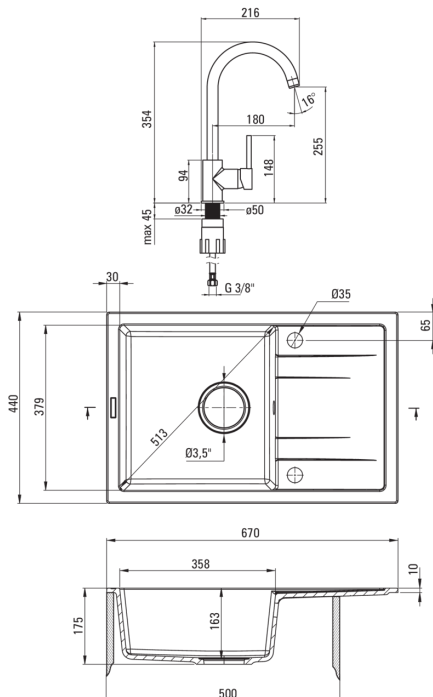

CORIO

Granite sink with tap, 1-bowl with drainer

deante

Product code: ZRCA2113

EAN: 5907650811817

Color: graphite

Warranty [years]: 18

Sink

Finish	graphite
Surface type	matte
Material	granite
Installation method	inset
Number of bowls	1
Minimum cabinet width [mm]	500
Width [mm]	440
Length [mm]	670
Height [mm]	175
Bowl depth [mm]	163
Cut-out length [mm]	650
Cut-out width [mm]	420
Reversible	Yes
Equipped with accessories	Yes
Number of holes	2
Number of pre-drilled holes	0
Hydrophobicity	Yes

Sink waste kit

Finish	steel
Plug type	manual
Low siphon/ space saver	Yes
Possibility to connect a dishwasher/ washing machine	Yes

Mixer

Finish	graphite, chrome
Mixer type	mixer, single-handle
Installation method	standing
Flow class [l/min]	Z - 4-9 l/min
Acoustic group [db]	I (x ≤ 20)

Mixer cartridge

Ceramic cartridge size	35 mm

Spout

Spout type	swivel
Mixer spout range [mm]	180

Aerator

Aerator type	honeycomb
Aerator size	M22

Connecting hose

Length [mm]	450
Installation thread	3/8"
Connection thread	M10