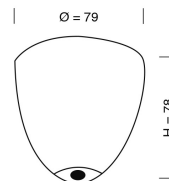

Ø22CM

49CM
incl
fitting

PRODUCT:

LUTE PENDANT LAMP

PRODUCT NUMBER:

LA101404

DESCRIPTION:

Lute pendant lamp, forest green with gold

MATERIALS:

Mouthblown glass shade, E27 black bakelite fitting and brass metal ceiling rose.

WIRE:

Round gold woven textile cord 2x0,75mm².

Cord length 200cm

CLASS:

1 IP20 Voltage 220V-240V - 50Hz

ENERGY CLASS:

All Classes

BULB:

E27 max 25W, LED - CFL - I

WEIGHT:

Net weight: 1,0kgs

Weight incl packaging: 2,1kgs

Dimensions, incl packaging: 50cm x 30cm x 30cm