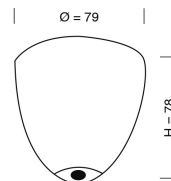

Ø14CM

27CM  
incl  
fitting

**PRODUCT:**

**LUTE PENDANT LAMP**

**PRODUCT NUMBER:**

LA101486

**DESCRIPTION:**

Lute pendant lamp, obsidian with platinum

**MATERIALS:**

Mouth-blown glass shade, E14 black bakelite fitting and silver metal ceiling rose.

**WIRE:**

Round silver woven textile cord 2x0,75mm<sup>2</sup>.

Cord length 200cm

**CLASS:**

1 IP20 Voltage 220V-240V - 50Hz

**ENERGY CLASS:**

All Classes

**BULB:**

E14 max 25W, LED - CFL - I

**WEIGHT:**

Net weight: 0.7kgs

Weight incl packaging: 1.7kgs

Dimensions, incl packaging: 39cm x 23cm x 23cm