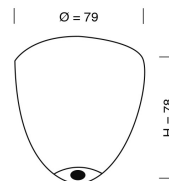

Ø22CM

49CM
incl
fitting

PRODUCT:

LUTE PENDANT LAMP

PRODUCT NUMBER:

LA101405

DESCRIPTION:

Lute pendant lamp, golden smoke with gold

MATERIALS:

Mouthblown glass shade, E27 black bakelite fitting and brass metal ceiling rose.

WIRE:

Round gold woven textile cord 2x0,75mm².

Cord length 200cm

CLASS:

1 IP20 Voltage 220V-240V - 50Hz

ENERGY CLASS:

All Classes

BULB:

E27 max 25W, LED - CFL - I

WEIGHT:

Net weight: 1,0kgs

Weight incl packaging: 2,1kgs

Dimensions, incl packaging: 50cm x 30cm x 30cm