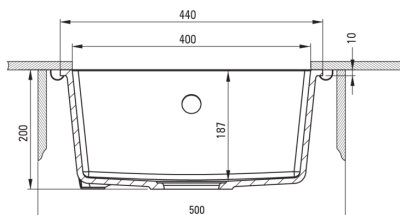

CORDA

Granite sink, 1-bowl

Product code: ZQA_A10A

EAN: 5907650845645

Color: alabaster

Warranty [years]: 18

Sink

Finish	alabaster
Surface type	matte
Material	granite
Installation method	under mounted
Number of bowls	1
Minimum cabinet width [mm]	500
Width [mm]	440
Length [mm]	440
Height [mm]	200
Bowl depth [mm]	187
Cut-out length [mm]	400
Cut-out width [mm]	400
Reversible	Yes
Equipped with accessories	Yes

Sink waste kit

Finish	steel
Plug type	manual
Low siphon/ space saver	Yes
Possibility to connect a dishwasher/ washing machine	Yes

Features:

- ATTENTION! Before cutting a hole in the tabletop to install the sink, take into account the actual dimensions of the model you purchased.
- Properties of Deante granite: resistance to impact, high temperature, discoloration, thermal shock
- Space-saving siphon which facilitates e.g. sorting waste
- Longest, 18 years warranty
- The sink is equipped with fittings with a connection to the dishwasher
- Hydrophobic properties repel water molecules
- Dedicated cleaning agent, safe for cleaned surfaces
- The finish enriched with silver ions adds antiseptic properties