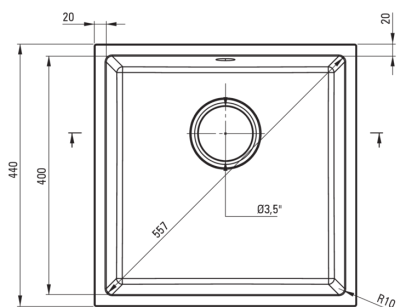

CORDA

Granite sink, 1-bowl

Product code: ZQA_A10A

EAN: 5907650845645

Color: alabaster

Warranty [years]: 18

Sink

Finish	alabaster
Surface type	matte
Material	granite
Installation method	under mounted
Number of bowls	1
Minimum cabinet width [mm]	500
Width [mm]	440
Length [mm]	440
Height [mm]	200
Bowl depth [mm]	187
Cut-out length [mm]	400
Cut-out width [mm]	400
Reversible	Yes
Equipped with accessories	Yes

Sink waste kit

Finish	steel
Plug type	manual
Low siphon/ space saver	Yes
Possibility to connect a dishwasher/ washing machine	Yes

Features:

- ATTENTION! Before cutting a hole in the tabletop to install the sink, take into account the actual dimensions of the model you purchased.
- Properties of Deante granite: resistance to impact, high temperature, discoloration, thermal shock
- Space-saving siphon which facilitates e.g. sorting waste
- Longest, 18 years warranty
- The sink is equipped with fittings with a connection to the dishwasher
- Hydrophobic properties repel water molecules
- Dedicated cleaning agent, safe for cleaned surfaces
- The finish enriched with silver ions adds antiseptic properties