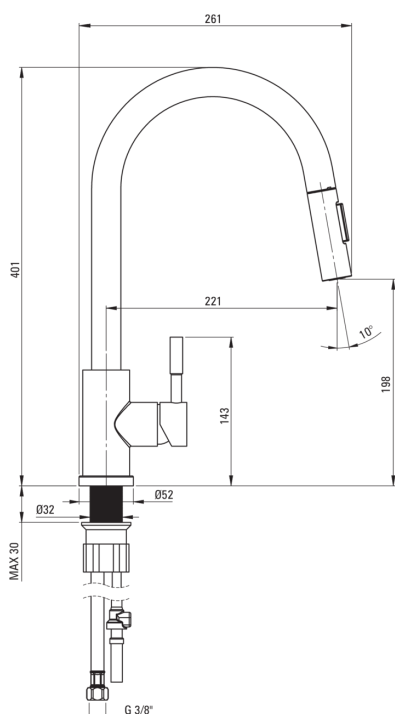

LIMA

Kitchen tap

Product code: BBM_F72M

EAN: 5907650809265

Color: brushed steel

Warranty [years]: 7

Mixer

| | |
|---------------------|----------------------|
| Finish | steel |
| Material | steel 304 |
| Mixer type | single-handle, mixer |
| Installation method | standing |
| Flow class [l/min] | Z - 4-9 l/min |
| Acoustic group [db] | II (20 < x ≤ 30) |

Mixer cartridge

| | |
|------------------------|-------|
| Ceramic cartridge size | 35 mm |
|------------------------|-------|

Spout

| | |
|------------------------|------------------|
| Spout type | swivel, pull-out |
| Mixer spout range [mm] | 221 |
| Material | stainless steel |

Aerator

| | |
|--------------|-----------|
| Aerator type | honeycomb |
|--------------|-----------|

Connecting hose

| | |
|---------------------|------|
| Length [mm] | 450 |
| Installation thread | 3/8" |
| Connection thread | M10 |

Hose

| | |
|-------------|----------------|
| Length [mm] | 1500 |
| Braid type | not applicable |

Hand shower

| | |
|---------------------|---|
| Number of functions | 2 |
|---------------------|---|

Features: