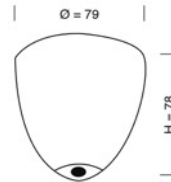

Ø18CM

37CM
incl
fitting

PRODUCT:

FUTURA PENDANT LAMP, LARGE

PRODUCT NUMBER:

LA101434

DESCRIPTION:

Futura pendant lamp, topaz blue with platinum metallic band

MATERIALS:

Mouthblown glass shade, E27 black bakelite fitting and silver metal ceiling rose.

WIRE:

Round silver woven textile cord 2x0,75mm².

Cord length 200cm

CLASS:

1 IP20 Voltage 220V-240V - 50Hz

ENERGY CLASS:

All Classes

BULB:

E27 max 25W, LED - CFL - I

WEIGHT:

Net weight: 1,4kgs

Weight incl packaging: 2,6kgs

Dimensions, incl packaging: 58cm x 28cm x 28cm