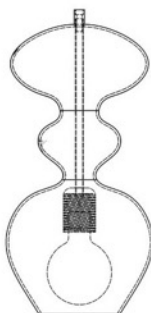

Ø18CM

37CM
incl
fitting

PRODUCT:

FUTURA PENDANT LAMP, LARGE

PRODUCT NUMBER:

LA101434

DESCRIPTION:

Futura pendant lamp, topaz blue with platinum metallic band

TYPE:

Pendant

EAN CODE:

5711863106116

COUNTRY OF ORIGIN:

Denmark

CUSTOMS TARIFF CODE:

9405.40.9500

MATERIALS:

Mouthblown glass shade, E27 black bakelite fitting and silver metal ceiling rose.

WIRE:

Round silver woven textile cord 2x0,75mm².

Cord length 200cm

CLASS:

1 IP20 Voltage 220V-240V - 50Hz

ENERGY CLASS:

All Classes

BULB:

E27 max 25W, LED - CFL - I

WEIGHT:

Net weight: 1,4kgs

Weight incl packaging: 2,6kgs

Dimensions, incl packaging: 58cm x 28cm x 28cm