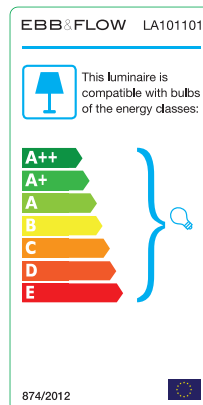

Ø18CM

37CM
incl
fitting