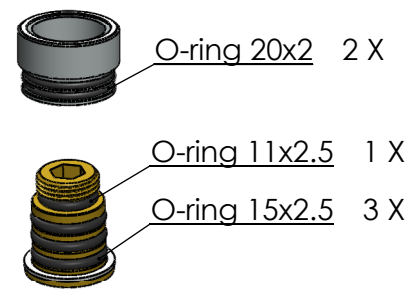

RUBINETA

Product name: **Faucet Modena-33 (3/8)**  
Product Code: **MD30108**

ITEM NO.	PART CODE	NAME	QUANTITY
1	635582	Spout body Modena-33	1
2	637140	Spout insert outside Modena-33	1
3	637139	Spout insert inside Modena-33	1
4	632179	PTFE ring 34x31x1.3	1
5	635430	Body Modena-33	1
6	637141	Fixing set Modena-33	1
7	46380060	FLISTEX M10xF38-L060 Flex faucet's connector	2
8	634041	Cartridge 35mm Citec (grey)	1
9	636264	Cartridge nut Modena	1
10	636263	Cartridge cap Modena	1
11	631060	Handle Modena-33	1
12	636323	Hexagon set screw M5x8	1
13*	636716	Aerator M24x1 perlator honeycomb	1