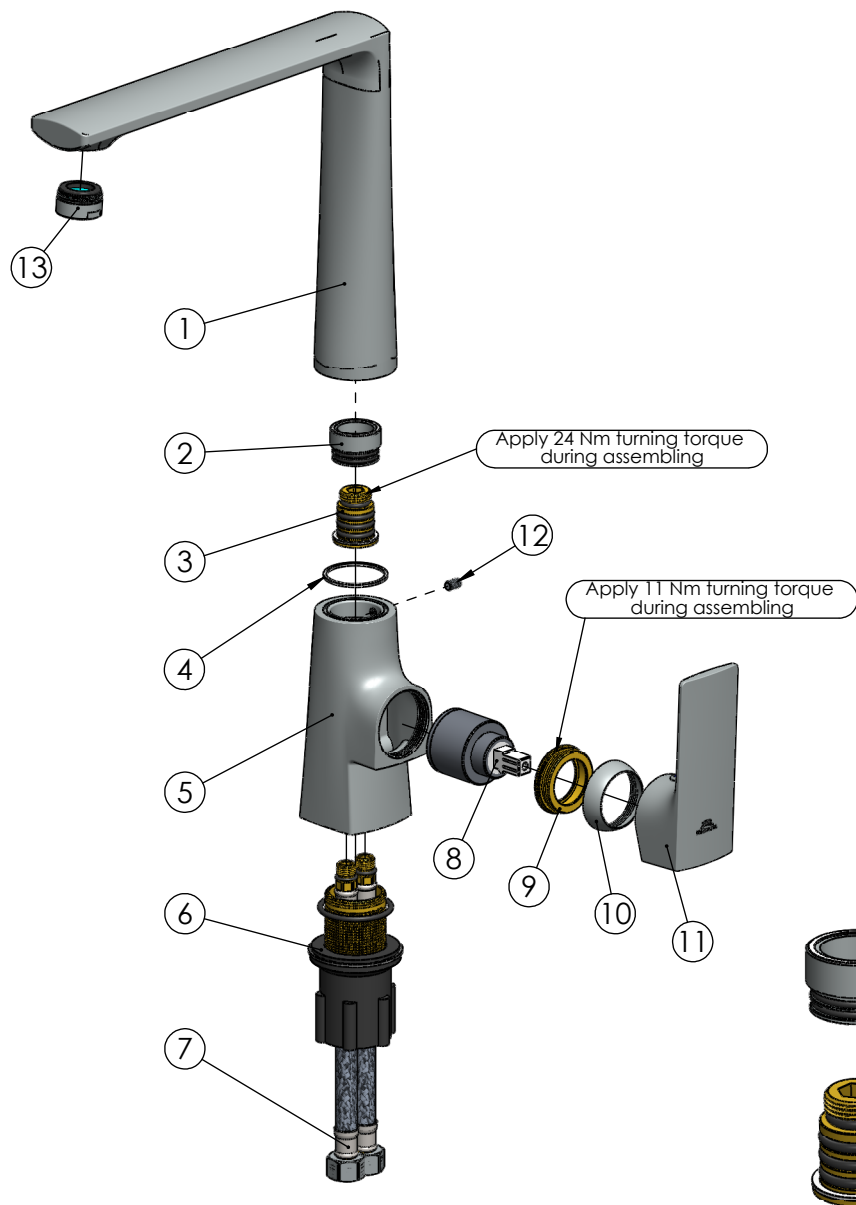

RUBINETA

Product name: **Faucet Modena-33 (3/8)**  
Product Code: **MD30108**

ITEM NO.	PART CODE	NAME	QUANTITY
1	635582	Spout body Modena-33	1
2	637140	Spout insert outside Modena-33	1
3	637139	Spout insert inside Modena-33	1
4	632179	PTFE ring 34x31x1.3	1
5	635430	Body Modena-33	1
6	637141	Fixing set Modena-33	1
7	46380060	FLISTEX M10xF38-L060 Flex faucet's connector	2
8	634041	Cartridge 35mm Citec (grey)	1
9	636264	Cartridge nut Modena	1
10	636263	Cartridge cap Modena	1
11	631060	Handle Modena-33	1
12	636323	Hexagon set screw M5x8	1
13*	636716	Aerator M24x1 perlator honeycomb	1

\*636763B Aerator M24x1 Spider Q8 (B)