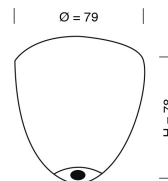

Ø22CM

49CM
incl
fitting

PRODUCT:

LUTE PENDANT LAMP

PRODUCT NUMBER:

LA101464

DESCRIPTION:

Lute pendant lamp, obsidian with platinum

MATERIALS:

Mouthblown glass shade, E27 black bakelite fitting and silver metal ceiling rose.

WIRE:

Round silver woven textile cord 2x0,75mm².

Cord length 200cm

CLASS:

1 IP20 Voltage 220V-240V - 50Hz

ENERGY CLASS:

All Classes

BULB:

E27 max 25W, LED - CFL - I

WEIGHT:

Net weight: 1,0kgs

Weight incl packaging: 2,1kgs

Dimensions, incl packaging: 50cm x 30cm x 30cm