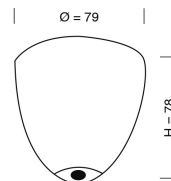

Ø14CM

27CM
incl
fitting

PRODUCT:

LUTE PENDANT LAMP

PRODUCT NUMBER:

LA101485

DESCRIPTION:

Lute pendant lamp, chestnut brown with gold

MATERIALS:

Mouth-blown glass shade, E14 black bakelite fitting and gold metal ceiling rose.

WIRE:

Round gold woven textile cord 2x0,75mm².
Cord length 200cm

CLASS:

1 IP20 Voltage 220V-240V - 50Hz

ENERGY CLASS:

All Classes

BULB:

E14 max 25W, LED - CFL - I

WEIGHT:

Net weight: 0.7kgs
Weight incl packaging: 1.7kgs
Dimensions, incl packaging: 39cm x 23cm x 23cm