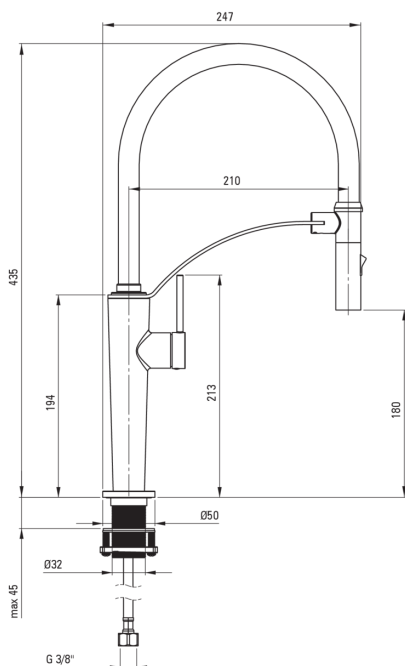

CORDA

Kitchen tap

Product code: BRC_C72M

EAN: 5907650863977

Color: brushed bronze

Warranty [years]: 7

Mixer

Finish	brushed bronze
Material	steel 304
Mixer type	single-handle, mixer
Installation method	standing
Flow class [l/min]	Z - 4-9 l/min
Acoustic group [db]	I (x ≤ 20)

Mixer cartridge

Ceramic cartridge size	25 mm
------------------------	-------

Spout

Spout type	elastic
Material	silicone

Aerator

Aerator type	honeycomb
Aerator size	M15

Connecting hose

Length [mm]	600
Installation thread	3/8"
Connection thread	M8

Hand shower

Number of functions	2
---------------------	---

Features:

- The mixer is equipped with a stream aerator
- Z flow class (4-9 l/min) allowing for water consumption reduction
- The mounting sleeve facilitates the installation of the mixer
- Magnetic spout holder
- 45 cm connection hoses included
- 2-function spout
- Dedicated cleaning agent, safe for cleaned surfaces