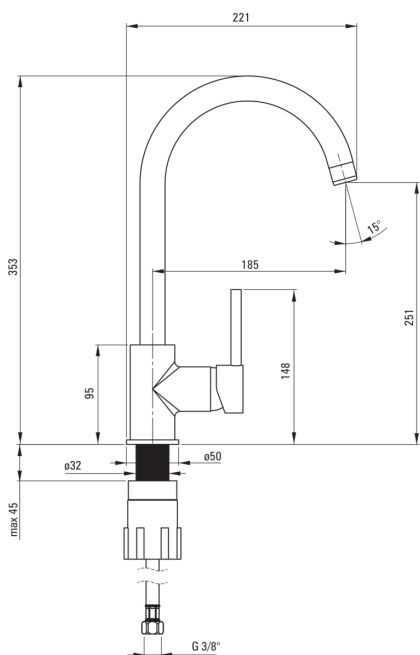

MILIN

Kitchen tap

Product code: BEU_B62M

EAN: 5908212039151

Color: nero

Warranty [years]: 7

Mixer

Finish	black
Material	brass
Mixer type	single-handle, mixer
Installation method	standing
Flow class [l/min]	Z - 4-9 l/min
Acoustic group [db]	I (x ≤ 20)

Mixer cartridge

Ceramic cartridge size	35 mm
------------------------	-------

Spout

Spout type	swivel
Mixer spout range [mm]	185
Material	stainless steel

Aerator

Aerator type	honeycomb
Aerator size	M22

Connecting hose

Length [mm]	450
Installation thread	3/8"
Connection thread	M10

Features:

- The mixer body is made of the highest quality brass
- The mixer is equipped with a stream aerator
- The mounting sleeve facilitates the installation of the mixer
- 45 cm connection hoses included
- Z flow class (4-9 l/min) allowing for water consumption reduction
- Only the best materials, the quality of which has been confirmed by laboratory tests
- The offer includes a cleaning agent for fixtures in all colors