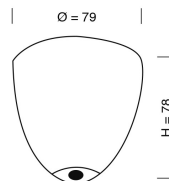

Ø22CM

49CM
incl
fitting

PRODUCT:

LUTE PENDANT LAMP

PRODUCT NUMBER:

LA101463

DESCRIPTION:

Lute pendant lamp, alabaster with gold

MATERIALS:

Mouthblown glass shade, E27 black bakelite fitting and brass metal ceiling rose.

WIRE:

Round gold woven textile cord 2x0,75mm².

Cord length 200cm

CLASS:

1 IP20 Voltage 220V-240V - 50Hz

ENERGY CLASS:

All Classes

BULB:

E27 max 25W, LED - CFL - I

WEIGHT:

Net weight: 1,0kgs

Weight incl packaging: 2,1kgs

Dimensions, incl packaging: 50cm x 30cm x 30cm