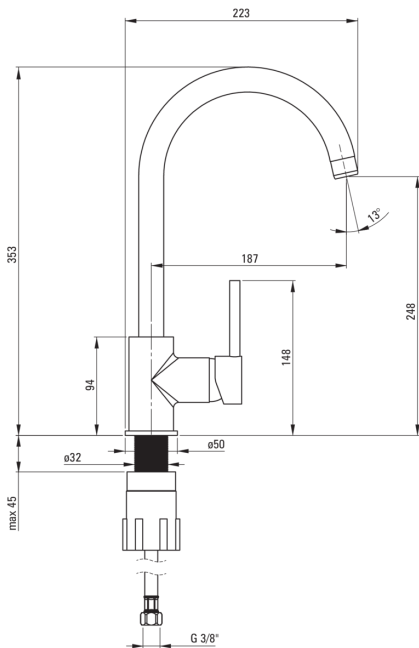

# ASTER Kitchen tap

Product code: BCAA062M

EAN: 5907650813002

Color: chrome

Warranty [years]: 7

## Mixer cartridge

Ceramic cartridge size	35 mm
------------------------	-------

## Spout

Spout type	swivel
Mixer spout range [mm]	187
Material	stainless steel

## Connecting hose

Length [mm]	450
Installation thread	3/8"
Connection thread	M10