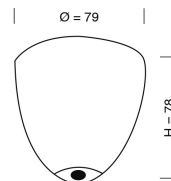

Ø14CM

27CM
incl
fitting

PRODUCT:

LUTE PENDANT LAMP

PRODUCT NUMBER:

LA101488

DESCRIPTION:

Lute pendant lamp, smokey grey with gold

MATERIALS:

Mouth-blown glass shade, E14 black bakelite fitting and gold metal ceiling rose.

WIRE:

Round gold woven textile cord 2x0,75mm².

Cord length 200cm

CLASS:

1 IP20 Voltage 220V-240V - 50Hz

ENERGY CLASS:

All Classes

BULB:

E14 max 25W, LED - CFL - I

WEIGHT:

Net weight: 0.7kgs

Weight incl packaging: 1.7kgs

Dimensions, incl packaging: 39cm x 23cm x 23cm