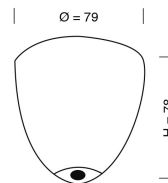

Ø11CM

24CM
incl
fitting

PRODUCT:

FUTURA PENDANT LAMP, SMALL

PRODUCT NUMBER:

LA101427

DESCRIPTION:

Futura pendant lamp, clear with platinum metallic band

MATERIALS:

Mouthblown glass shade, metal pipe, G9 fitting with metal casing, and silver metal ceiling rose.

WIRE:

Round silver woven textile cord 2x0,75mm².

Cord length 200cm

CLASS:

1 IP20 Voltage 220V-240V - 50Hz

ENERGY CLASS:

A++

BULB:

G9 max 4W - LED only

WEIGHT:

Net weight: 0,7kgs

Weight incl packaging: 1,3kgs

Dimensions, incl packaging: 43cm x 21cm x 21cm