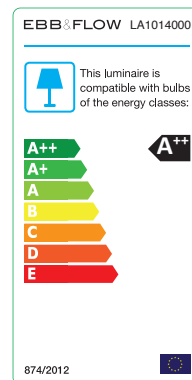

Ø11CM

24CM
incl
fitting

PRODUCT:

FUTURA PENDANT LAMP, SMALL

PRODUCT NUMBER:

LA101427

DESCRIPTION:

Futura pendant lamp, clear with platinum metallic band

MATERIALS:

Mouthblown glass shade, metal pipe, G9 fitting with metal casing, and silver metal ceiling rose.

WIRE:

Round silver woven textile cord 2x0,75mm².

Cord length 200cm

CLASS:

1 IP20 Voltage 220V-240V - 50Hz

ENERGY CLASS:

A++

BULB:

G9 max 4W - LED only

WEIGHT:

Net weight: 0,7kgs

Weight incl packaging: 1,3kgs

Dimensions, incl packaging: 43cm x 21cm x 21cm