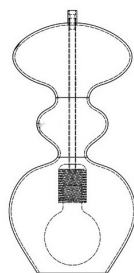

Ø11CM

24CM
incl
fitting

PRODUCT:

FUTURA PENDANT LAMP, SMALL

PRODUCT NUMBER:

LA101427

DESCRIPTION:

Futura pendant lamp, clear with platinum metallic band

TYPE:

Pendant

EAN CODE:

5711863105942

COUNTRY OF ORIGIN:

Denmark

CUSTOMS TARIFF CODE:

9405.40.9500

MATERIALS:

Mouthblown glass shade, metal pipe, G9 fitting with metal casing, and silver metal ceiling rose.

WIRE:

Round silver woven textile cord 2x0,75mm².

Cord length 200cm

CLASS:

1 IP20 Voltage 220V-240V - 50Hz

ENERGY CLASS:

A++

BULB:

G9 max 4W - LED only

WEIGHT:

Net weight: 0,7kgs

Weight incl packaging: 1,3kgs

Dimensions, incl packaging: 43cm x 21cm x 21cm