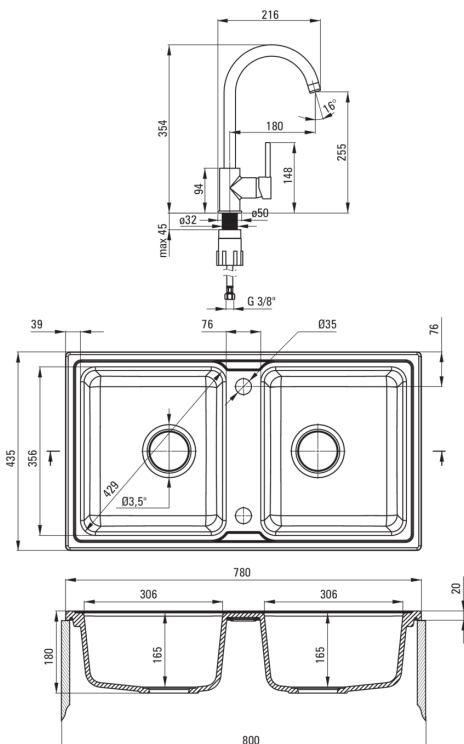

ZORBA

Granite sink with tap, 2-bowl

Product code: ZQZA2203
EAN: 5908212058794
Color: graphite
Warranty [years]: 18

Sink

Finish	graphite
Surface type	matte
Material	granite
Installation method	inset
Number of bowls	2
Minimum cabinet width [mm]	800
Width [mm]	435
Length [mm]	780
Height [mm]	180
Bowl depth [mm]	165
2nd bowl depth [mm]	165
Cut-out length [mm]	760
Cut-out width [mm]	415
Equipped with accessories	Yes
Number of holes	2
Number of pre-drilled holes	0
Hydrophobicity	Yes

Sink waste kit

Finish	steel
Plug type	automatic
Low siphon/ space saver	Yes
Possibility to connect a dishwasher/ washing machine	Yes

Mixer

Finish	graphite, chrome
Mixer type	mixer, single-handle
Installation method	standing
Flow class [l/min]	Z - 4-9 l/min
Acoustic group [db]	I (x ≤ 20)

Mixer cartridge

Ceramic cartridge size	35 mm
------------------------	-------

Spout

Spout type	swivel
Mixer spout range [mm]	180

Aerator

Aerator type	honeycomb
Aerator size	M22

Connecting hose

Length [mm]	450
Installation thread	3/8"
Connection thread	M10