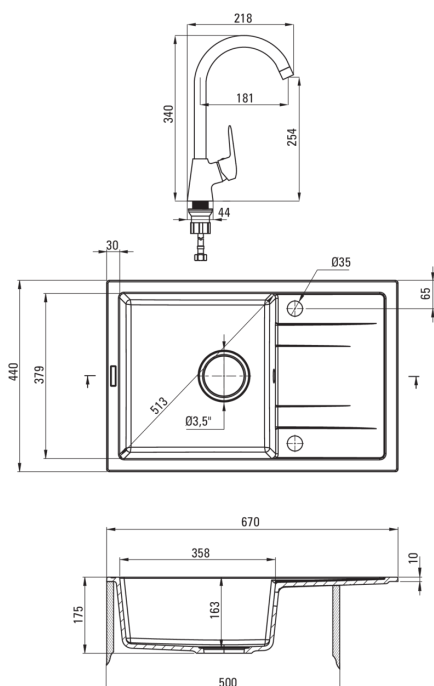

CORIO

Granite sink with tap, 1-bowl with drainer with drainer

deante

Product code: ZRCC2113

EAN: 5907650819394

Color: graphite

Warranty [years]: 18

Sink

Finish	graphite
Surface type	matte
Material	granite
Installation method	inset
Number of bowls	1
Minimum cabinet width [mm]	500
Width [mm]	440
Length [mm]	670
Height [mm]	175
Bowl depth [mm]	163
Cut-out length [mm]	650
Cut-out width [mm]	420
Reversible	Yes
Equipped with accessories	Yes
Number of holes	2
Number of pre-drilled holes	0
Hydrophobicity	Yes

Sink waste kit

Finish	nero
Plug type	manual
Low siphon/ space saver	Yes
Possibility to connect a dishwasher/ washing machine	Yes

Mixer

Finish	nero
Mixer type	mixer, single-handle
Installation method	standing
Acoustic group [db]	II (20 < x ≤ 30)

Mixer cartridge

Ceramic cartridge size	35 mm

Spout

Spout type	swivel

Aerator

Aerator type	honeycomb
Aerator size	M22

Connecting hose

Length [mm]	350
Installation thread	3/8"
Connection thread	M10