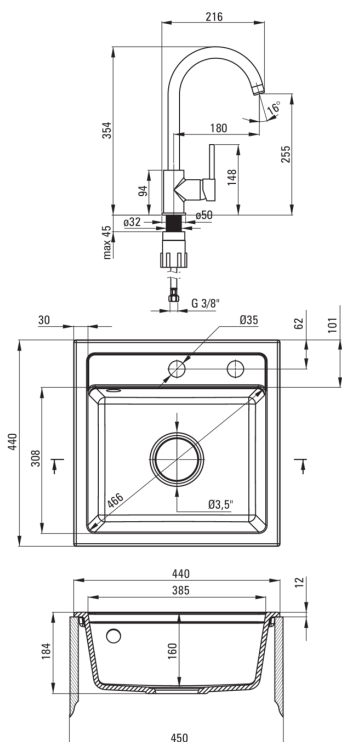

ZORBA
Granite sink with tap, 1-bowl

Product code: ZQZA2103

EAN: 5908212058756

Color: graphite

Warranty [years]: 18

Sink

Finish	graphite
Surface type	matte
Material	granite
Installation method	inset
Number of bowls	1
Minimum cabinet width [mm]	450
Width [mm]	440
Length [mm]	440
Height [mm]	184
Bowl depth [mm]	170
Cut-out length [mm]	420
Cut-out width [mm]	420
Equipped with accessories	Yes
Number of holes	2
Number of pre-drilled holes	0
Hydrophobicity	Yes

Sink waste kit

Finish	steel
Plug type	automatic
Low siphon/ space saver	Yes
Possibility to connect a dishwasher/ washing machine	Yes

Mixer

Finish	graphite, chrome
Mixer type	mixer, single-handle
Installation method	standing
Flow class [l/min]	Z - 4-9 l/min
Acoustic group [db]	I (x ≤ 20)

Mixer cartridge

Ceramic cartridge size	35 mm
------------------------	-------

Spout

Spout type	swivel
Mixer spout range [mm]	180

Aerator

Aerator type	honeycomb
Aerator size	M22

Connecting hose

Length [mm]	450
Installation thread	3/8"
Connection thread	M10