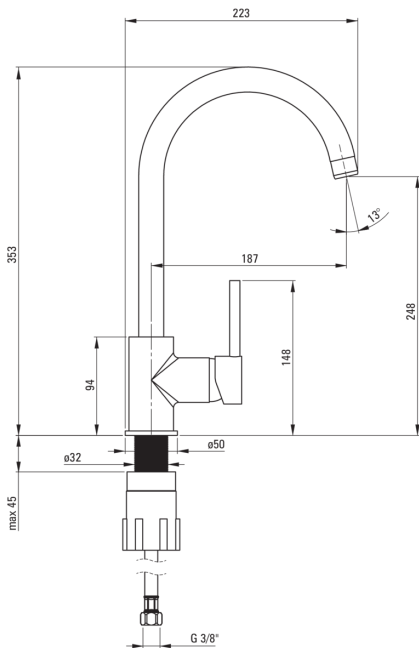

ASTER Kitchen tap

Product code: BCA_062M

EAN: 5908212030646

Color: chrome

Warranty [years]: 7

Mixer

Finish	chrome
Material	brass
Mixer type	single-handle, mixer
Installation method	standing
Flow class [l/min]	Z - 4-9 l/min
Acoustic group [db]	I (x ≤ 20)

Mixer cartridge

Ceramic cartridge size	35 mm
------------------------	-------

Spout

Spout type	swivel
Mixer spout range [mm]	187
Material	stainless steel

Aerator

Aerator type	honeycomb
Aerator size	M22

Connecting hose

Length [mm]	450
Installation thread	3/8"
Connection thread	M10

Features:

- The mixer body is made of the highest quality brass
- The mixer is equipped with a stream aerator
- The mounting sleeve facilitates the installation of the mixer
- 45 cm connection hoses included
- Z flow class (4-9 l/min) allowing for water consumption reduction
- Only the best materials, the quality of which has been confirmed by laboratory tests
- Durable hose ends made of brass
- The offer includes a cleaning agent for fixtures in all colors