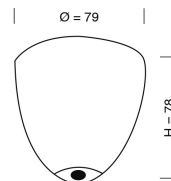

Ø14CM

27CM
incl
fitting

PRODUCT:

LUTE PENDANT LAMP

PRODUCT NUMBER:

LA101475

DESCRIPTION:

Lute pendant lamp, coral with copper

MATERIALS:

Mouth-blown glass shade, E14 black bakelite fitting and brass metal ceiling rose.

WIRE:

Round gold woven textile cord 2x0,75mm².

Cord length 200cm

CLASS:

1 IP20 Voltage 220V-240V - 50Hz

ENERGY CLASS:

All Classes

BULB:

E14 max 25W, LED - CFL - I

WEIGHT:

Net weight: 0.7kgs

Weight incl packaging: 1.7kgs

Dimensions, incl packaging: 39cm x 23cm x 23cm